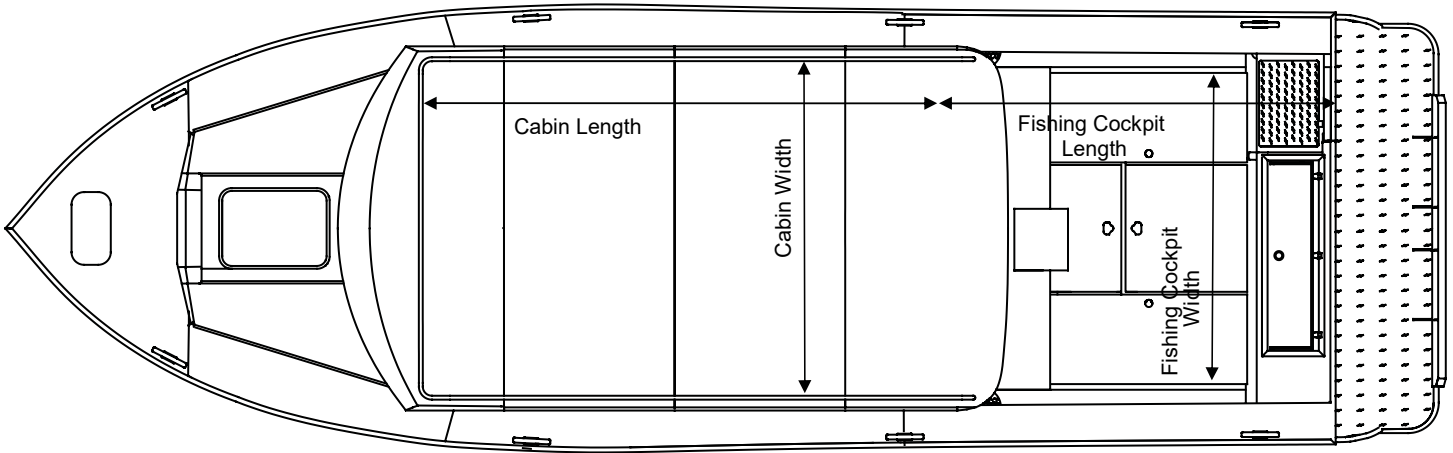

SPECIFICATIONS ADVENTURE

MEASUREMENT	290 AV ET
Hard top type	XLC
Length	29' 5"
Hull Length	29' 5"
Total Length	31' 11"
Beam (in)	117
Dead Rise: Forward X Amidship X Aft (degrees)	55 X 32 X 21
Bottom Dimensions: Thickness X Width (in)	0.25 X 112
Side Dimensions: Thickness X Height (in)	0.16 X 48
Transom Dimensions: Width X Height (in)	115 X 15
Person Capacity: Quantity X Weight (lbs)*	11 X 1,815
Maximum Fuel Capacity (gal)	250
Maximum Horsepower (HP)	600
Maximum Capacity (lbs)*	6,140
Boat Dry Weight (lbs)	8,500
Fishing Cockpit: Width X Length (in)	107 X 96
Seat-To-Transom: Length (in)	N/A
Bow Length (in)	N/A
Cabin: Width X Length (in) X Height (in)	96 X 120 X 79

* Recommendations only for boats over 20'

NOTE: Measurements are approximations only. Variations will occur due to tolerances in manufacturing

Hewes Marine Product Specifications 2024 MY Rev A