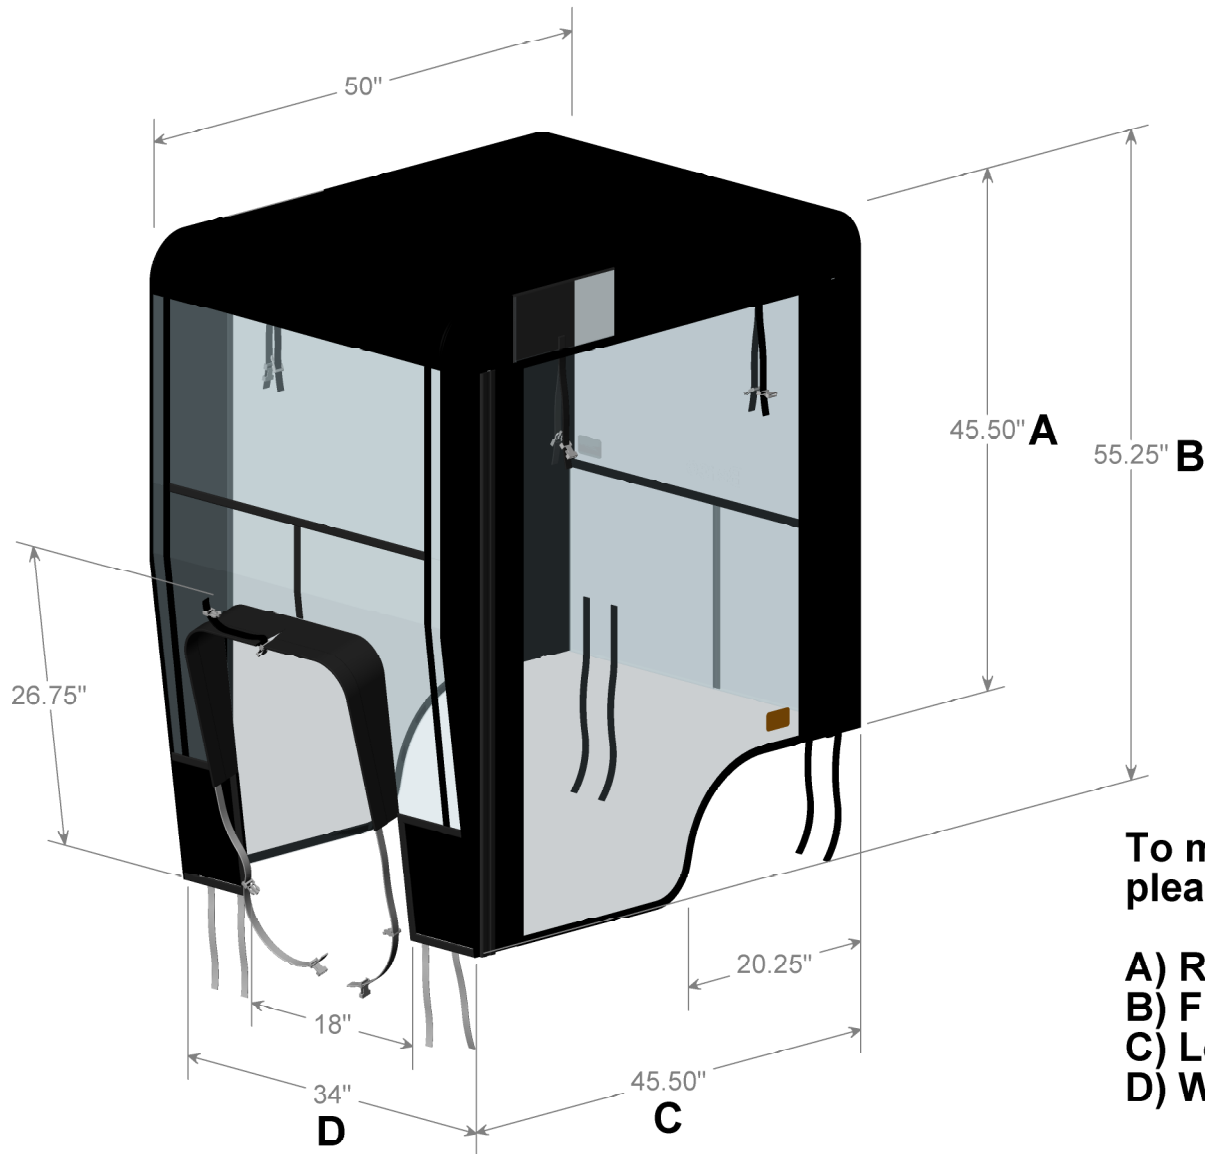

#700271 34" Universal tractor winter cab

To make sure this cab will fit on your tractor please verify that the measurements :

- A) Rear height (45.50")
- B) Front height (55.25")
- C) Length (45.50")
- D) Width (34")

are suitable to your tractor and that the rop bar installed on your tractor as well as any other attachments does not come into interference with the cab.

#700423 40" Universal tractor winter cab

To make sure this cab will fit on your tractor please verify that the measurements :

- A) Rear height (45.50")
- B) Front height (55.25")
- C) Length (45.50")
- D) Width (40")

are suitable to your tractor and that the rop bar installed on your tractor as well as any other attachments does not come into interference with the cab.