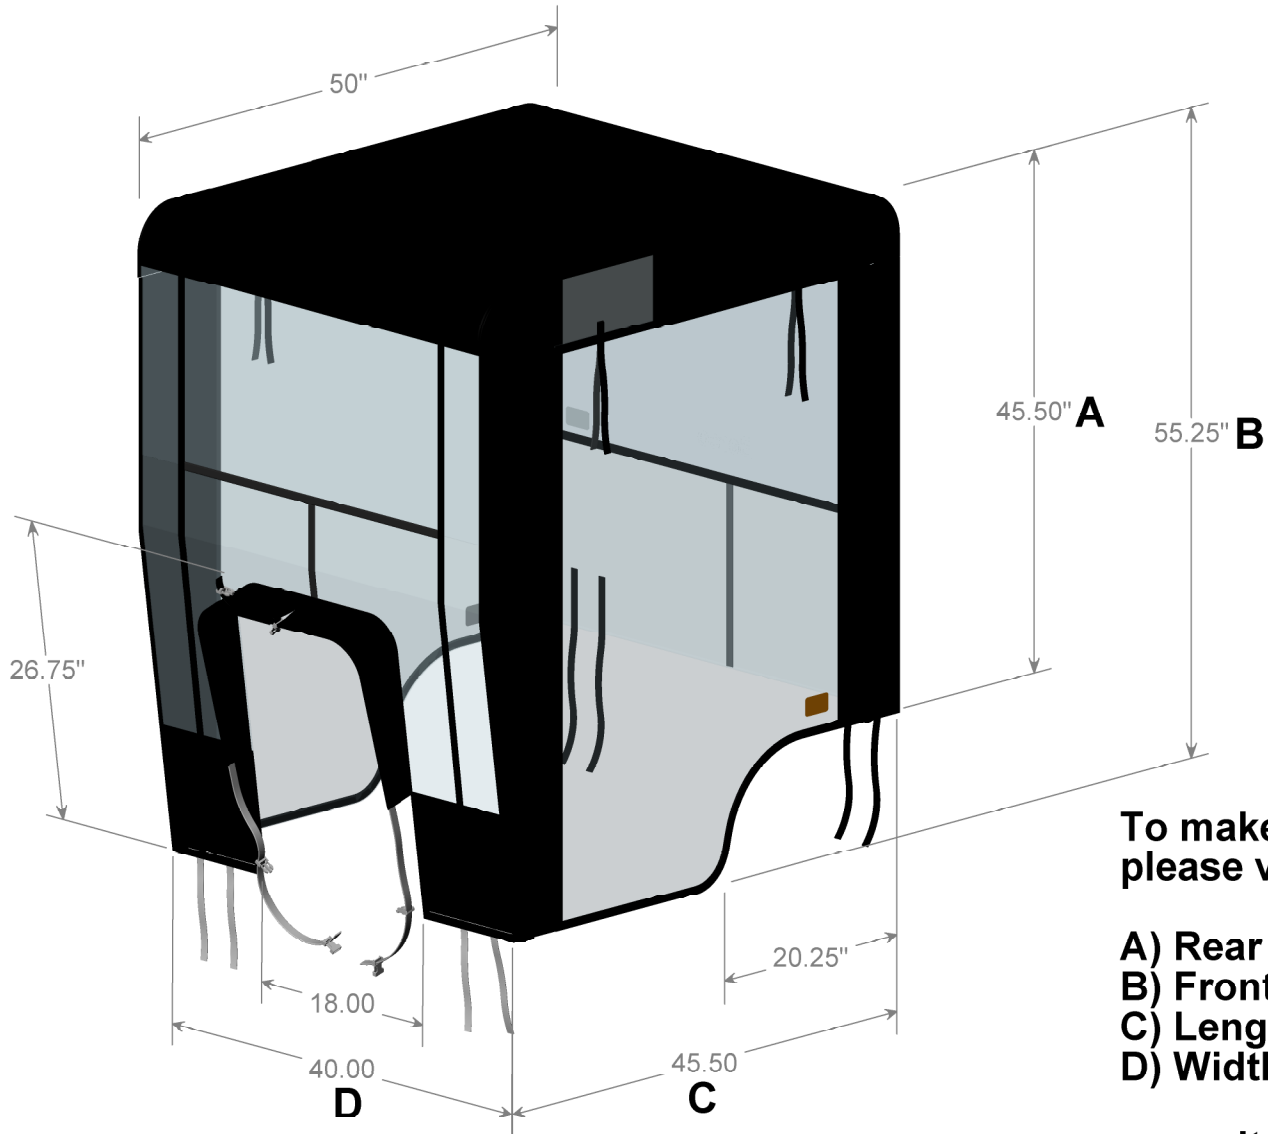

#700271 34" Universal tractor winter cab

To make sure this cab will fit on your tractor please verify that the measurements :

- A) Rear height (45.50")
- B) Front height (55.25")
- C) Length (45.50")
- D) Width (34")

are suitable to your tractor and that the rop bar installed on your tractor as well as any other attachments does not come into interference with the cab.

#700423 40" Universal tractor winter cab

To make sure this cab will fit on your tractor please verify that the measurements :

- A) Rear height (45.50")
- B) Front height (55.25")
- C) Length (45.50")
- D) Width (40")

are suitable to your tractor and that the rop bar installed on your tractor as well as any other attachments does not come into interference with the cab.