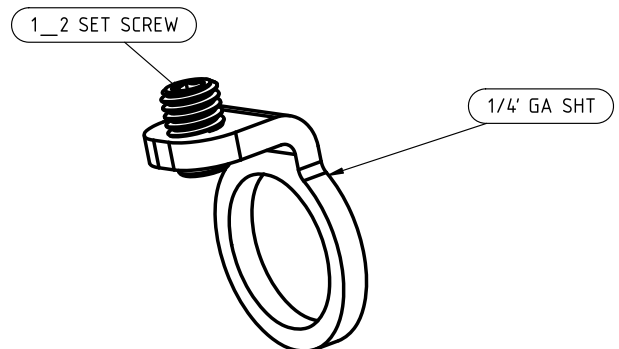

1440001N-SL 2 STUB GATE END + SL + CLAMPS (4 BAR GATE)

1440009CB 4" OD 2" WIDE BOLT ON COLLAR GALV KIT (C/W 2 SET SCREWS)

1440007 7" ADJ HINGE + 3/4" ID SLEEVE + HDW

1440009 7" ADJ HINGE + 3 1/2" ID COLLAR 360° + HDW

1411120-48PK
12FT 4 BAR ADJ CALF GATE W/48" END PKG

1410120
12 FT GATE ONLY

1410001-48
48" END ONLY

1410000-LCK
LOCKING BRACKET

1431150-48PK - 15FT- 4-BAR ADJ. GATE W/48" END PKG

NEW

1430060 - 4-BAR ADJ. GATE ONLY X 6' LG