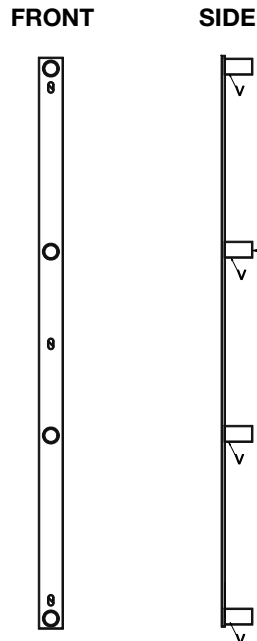

1444240 - OVERLAP GATE LATCH

BI-FOLD GATE OPTIONS (Left Shown)

Note: Drill holes and bolt on site

BI-FOLD GATE LEFT (TOP VIEW)

ORDERING GUIDELINES

1. Gate package
2. 1450060B-PKL 6' 5-Bar Bi-Fold Gate Left
1450060B-PKR 6' 5-Bar Bi-Fold Gate Right

1411120-48PK
12FT 4 BAR ADJ CALF GATE W/48" END PKG

1410120
12 FT GATE ONLY

1410001-48
48" END ONLY

1410000-LCK
LOCKING BRACKET

1431150-48PK - 15FT- 4-BAR ADJ. GATE W/48" END PKG

NEW

1430060 - 4-BAR ADJ. GATE ONLY X 6' LG

1430030 - 4-BAR ADJ. GATE ONLY X 3' LG"

1430001-24 - GATE END EXTENSION X 24" LG
(4-BAR)

1430001-48 - GATE END EXTENSION X 48" LG
(4-BAR)

1444265
HINGE POST 1-WAY (3X3X72)

1444270
HINGE POST 1-WAY (3 1/2" OD ROUND, .312 WALL)

Different sleeve options available.

Call for pricing.

1444255-4
POST WITH HOLES FOR BOLT ON STRAP (3X3X72)

144257-4
BOLT ON STRAP

1444274H-96
96" ROUND POST WITH HOLES

1440009
7" ADJ HINGE + 3 1/2" ID COLLAR 360° + HDW