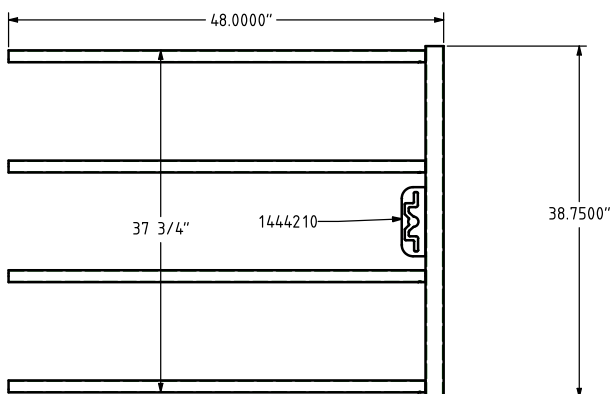

1411120-48PK
12FT 4 BAR ADJ CALF GATE W/48" END PKG

1410120
12 FT GATE ONLY

1410001-48
48" END ONLY

1410000-LCK
LOCKING BRACKET

1431150-48PK - 15FT- 4-BAR ADJ. GATE W/48" END PKG

NEW

1430060 - 4-BAR ADJ. GATE ONLY X 6' LG