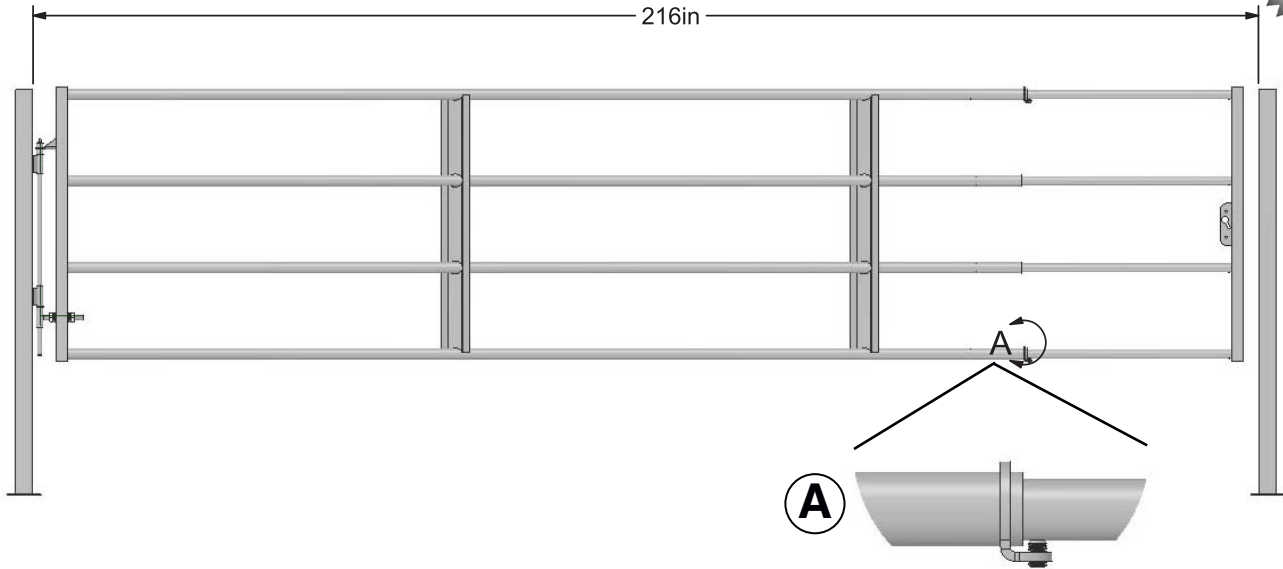

1411120-48PK
12FT 4 BAR ADJ CALF GATE W/48" END PKG

1410120
12 FT GATE ONLY

1410001-48
48" END ONLY

1410000-LCK
LOCKING BRACKET

1431150-48PK - 15FT- 4-BAR ADJ. GATE W/48" END PKG

NEW

1430060 - 4-BAR ADJ. GATE ONLY X 6' LG

1430030 - 4-BAR ADJ. GATE ONLY X 3' LG"

1430001-24 - GATE END EXTENSION X 24" LG
(4-BAR)

1430001-48 - GATE END EXTENSION X 48" LG
(4-BAR)

1444265
HINGE POST 1-WAY (3X3X72)

1444270
HINGE POST 1-WAY (3 1/2" OD ROUND, .312 WALL)