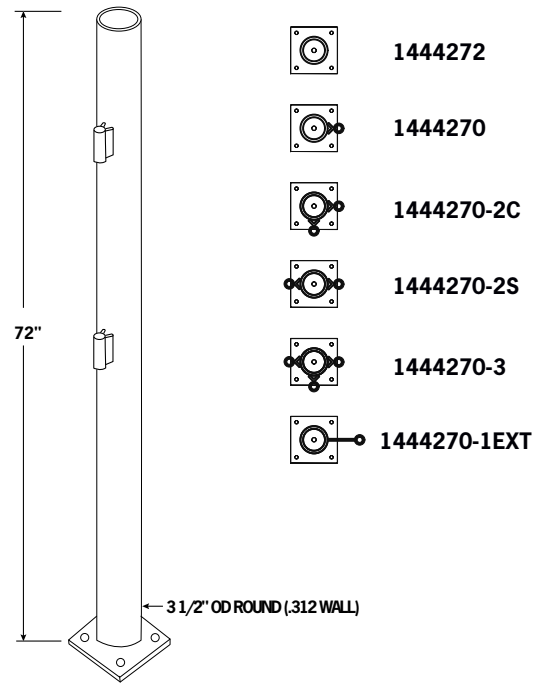

1411120-48PK
12FT 4 BAR ADJ CALF GATE W/48" END PKG

1410120
12 FT GATE ONLY

1410001-48
48" END ONLY

1410000-LCK
LOCKING BRACKET

1431150-48PK - 15FT- 4-BAR ADJ. GATE W/48" END PKG

NEW

1430060 - 4-BAR ADJ. GATE ONLY X 6' LG

1430030 - 4-BAR ADJ. GATE ONLY X 3' LG"

1430001-24 - GATE END EXTENSION X 24" LG
(4-BAR)

1430001-48 - GATE END EXTENSION X 48" LG
(4-BAR)

1444265
HINGE POST 1-WAY (3X3X72)

1444270
HINGE POST 1-WAY (3 1/2" OD ROUND, .312 WALL)

Different sleeve options available.

Call for pricing.

1444255-4
POST WITH HOLES FOR BOLT ON STRAP (3X3X72)

144257-4
BOLT ON STRAP

1444274H-96
96" ROUND POST WITH HOLES

1440009
7" ADJ HINGE + 3 1/2" ID COLLAR 360° + HDW