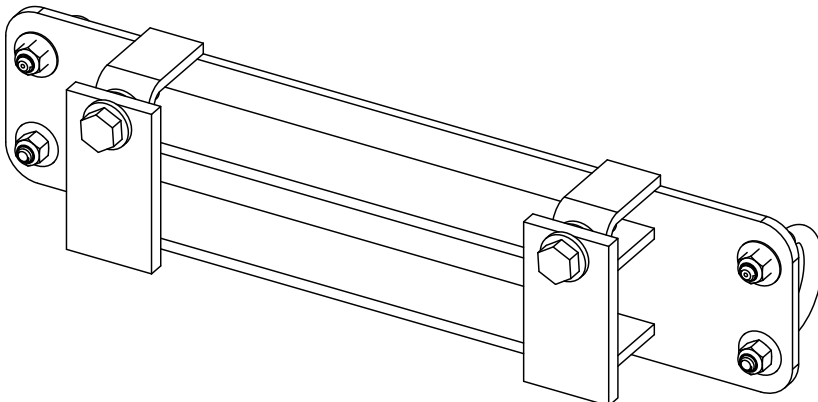

13" GATE END w/ SLEEVES
(c/w 3 CLAMPS)

1442001-WT

16" GATE END w/ WALK THRU
(c/w 4 CLAMPS)

1440009CB

4" OD 2" WIDE BOLT ON COLLAR
GALV KIT (C/W 2 SET SCREWS)

1440007

7" ADJ HINGE + 3/4" ID
SLEEVE + HDW

1440009

7" ADJ HINGE + 3 1/2" ID
COLLAR 360° + HDW

ASSEMBLY

143001-ST BOLT ON STUB END

NOTE: FOR ADJUSTABLE GATE ONLY.

1457250

2-WAY HEAVY
WEIGHTED LATCH

1457250-L

1-WAY HEAVY
WEIGHTED
LATCH - LEFT

1457250-R

1-WAY HEAVY
WEIGHTED LATCH
- RIGHT

1444240 OVERLAP GATE LATCH

ACCESSORIES

- ① (1444265) HINGE POST 1-WAY (3X3X72)
- ② (144270) HINGE POST 1-WAY (HEAVY ROUND)
- ③ (1444275H) 37' HINGE STRAP - 3 SLEEVES
- ④ (1444275) 33" HINGE STRAP - 2 SLEEVES
- ⑤ (1454252) 5/8" HINGE PIN
- ⑤ (1454252-3/4) 3/4" HINGE PIN
- ⑥ (1454240) SINGLE HINGE / GATE
- ⑦ (1454255) 3/4" X 12" GALV. HINGE + NUTS & WASHERS
- ⑧ (1454250) HEAVY DUTY SELF CATCH LATCH
- ⑨ (1444260) SPRING LOADED LATCH + CLAMP
- ⑩ (1444263-CH) SPRING LOADED LATCH + CHAIN
- ⑪ (1454251) FIELD GATE CHAIN LATCH, 42" LG