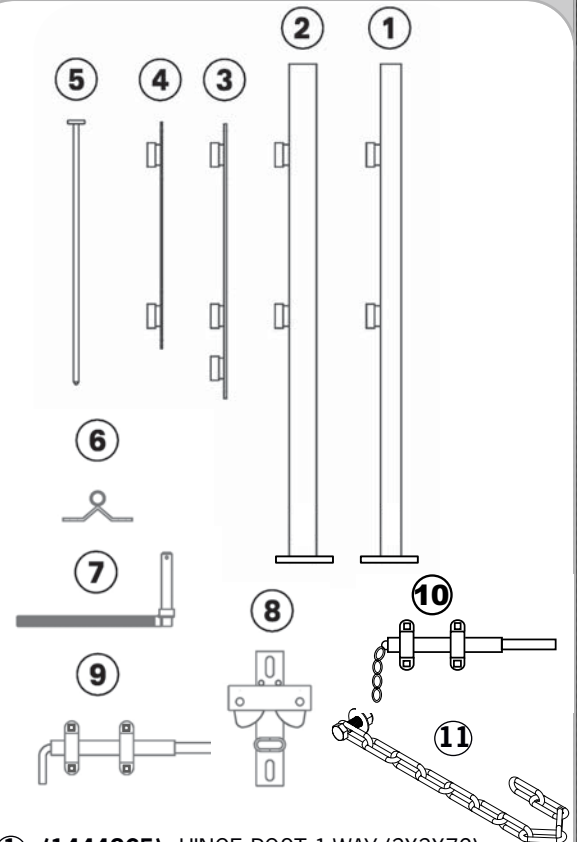

7" ADJ HINGE + 3 1/2" ID
COLLAR 360° + HDW

ASSEMBLY

143001-ST BOLT ON STUB END

NOTE: FOR ADJUSTABLE GATE ONLY.

1457250

2-WAY HEAVY
WEIGHTED LATCH

1457250-L

1-WAY HEAVY
WEIGHTED
LATCH - LEFT

1457250-R

1-WAY HEAVY
WEIGHTED LATCH
- RIGHT

1444240 OVERLAP GATE LATCH

ACCESSORIES

- ① (1444265) HINGE POST 1-WAY (3X3X72)
- ② (144270) HINGE POST 1-WAY (HEAVY ROUND)
- ③ (1444275H) 37' HINGE STRAP - 3 SLEEVES
- ④ (1444275) 33" HINGE STRAP - 2 SLEEVES
- ⑤ (1454252) 5/8" HINGE PIN
- ⑤ (1454252-3/4) 3/4" HINGE PIN
- ⑥ (1454240) SINGLE HINGE / GATE
- ⑦ (1454255) 3/4" X 12" GALV. HINGE + NUTS & WASHERS
- ⑧ (1454250) HEAVY DUTY SELF CATCH LATCH
- ⑨ (1444260) SPRING LOADED LATCH + CLAMP
- ⑩ (1444263-CH) SPRING LOADED LATCH + CHAIN
- ⑪ (1454251) FIELD GATE CHAIN LATCH, 42" LG

ASSEMBLY

4 BAR GATE

4-BAR GATES (HINGE END ONLY)

- 1440040N** - 40 1/2" GATE ONLY (4')
- 1440080N** - 88 1/2" GATE ONLY (8')
- 1440100N** - 112 1/2" GATE ONLY (10')
- 1440120N** - 136 1/2" GATE ONLY (12')
- 1440140N** - 160 1/2" GATE ONLY (14')
- 1440160N** - 184 1/2" GATE ONLY (16')