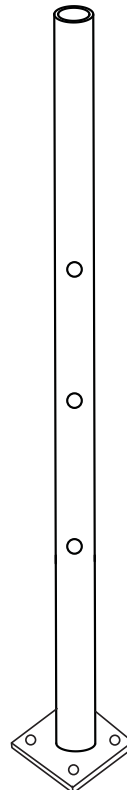

1444274H-96
96" ROUND POST WITH HOLES