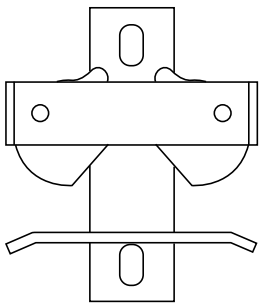

7" ADJ HINGE + 3 1/2" ID
COLLAR 360° + HDW

ASSEMBLY

143001-ST BOLT ON STUB END

NOTE: FOR ADJUSTABLE GATE ONLY.

1457250

2-WAY HEAVY
WEIGHTED LATCH

1457250-L

1-WAY HEAVY
WEIGHTED
LATCH - LEFT

1457250-R

1-WAY HEAVY
WEIGHTED LATCH
- RIGHT

1444240 OVERLAP GATE LATCH

ACCESSORIES

- ① (1444265) HINGE POST 1-WAY (3X3X72)
- ② (144270) HINGE POST 1-WAY (HEAVY ROUND)
- ③ (1444275H) 37' HINGE STRAP - 3 SLEEVES
- ④ (1444275) 33" HINGE STRAP - 2 SLEEVES
- ⑤ (1454252) 5/8" HINGE PIN
- ⑤ (1454252-3/4) 3/4" HINGE PIN
- ⑥ (1454240) SINGLE HINGE / GATE
- ⑦ (1454255) 3/4" X 12" GALV. HINGE + NUTS & WASHERS
- ⑧ (1454250) HEAVY DUTY SELF CATCH LATCH
- ⑨ (1444260) SPRING LOADED LATCH + CLAMP
- ⑩ (1444263-CH) SPRING LOADED LATCH + CHAIN
- ⑪ (1454251) FIELD GATE CHAIN LATCH, 42" LG