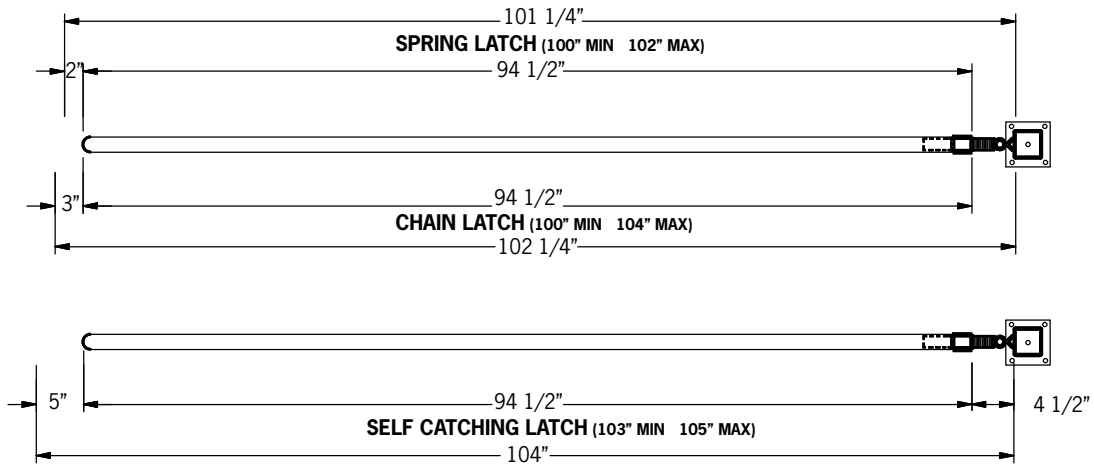

1457250-R

1-WAY HEAVY
WEIGHTED LATCH
- RIGHT

1444240 OVERLAP GATE LATCH

ACCESSORIES

- ① (1444265) HINGE POST 1-WAY (3X3X72)
- ② (144270) HINGE POST 1-WAY (HEAVY ROUND)
- ③ (1444275H) 37' HINGE STRAP - 3 SLEEVES
- ④ (1444275) 33" HINGE STRAP - 2 SLEEVES
- ⑤ (1454252) 5/8" HINGE PIN
- ⑤ (1454252-3/4) 3/4" HINGE PIN
- ⑥ (1454240) SINGLE HINGE / GATE
- ⑦ (1454255) 3/4" X 12" GALV. HINGE + NUTS & WASHERS
- ⑧ (1454250) HEAVY DUTY SELF CATCH LATCH
- ⑨ (1444260) SPRING LOADED LATCH + CLAMP
- ⑩ (1444263-CH) SPRING LOADED LATCH + CHAIN
- ⑪ (1454251) FIELD GATE CHAIN LATCH, 42" LG

ASSEMBLY

4 BAR GATE

4-BAR GATES (HINGE END ONLY)

- 1440040N** - 40 1/2" GATE ONLY (4')
- 1440080N** - 88 1/2" GATE ONLY (8')
- 1440100N** - 112 1/2" GATE ONLY (10')
- 1440120N** - 136 1/2" GATE ONLY (12')
- 1440140N** - 160 1/2" GATE ONLY (14')
- 1440160N** - 184 1/2" GATE ONLY (16')