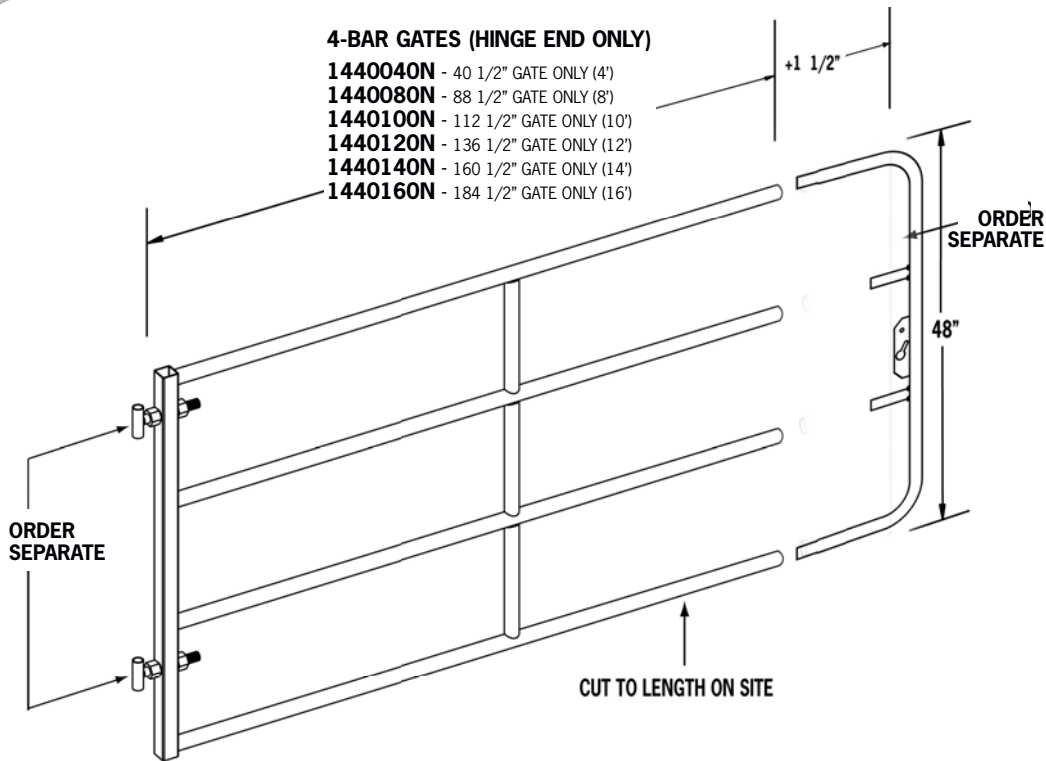

1457250-R

1-WAY HEAVY
WEIGHTED LATCH
- RIGHT

1444240 OVERLAP GATE LATCH

ACCESSORIES

- ① (1444265) HINGE POST 1-WAY (3X3X72)
- ② (144270) HINGE POST 1-WAY (HEAVY ROUND)
- ③ (1444275H) 37' HINGE STRAP - 3 SLEEVES
- ④ (1444275) 33" HINGE STRAP - 2 SLEEVES
- ⑤ (1454252) 5/8" HINGE PIN
- ⑤ (1454252-3/4) 3/4" HINGE PIN
- ⑥ (1454240) SINGLE HINGE / GATE
- ⑦ (1454255) 3/4" X 12" GALV. HINGE + NUTS & WASHERS
- ⑧ (1454250) HEAVY DUTY SELF CATCH LATCH
- ⑨ (1444260) SPRING LOADED LATCH + CLAMP
- ⑩ (1444263-CH) SPRING LOADED LATCH + CHAIN
- ⑪ (1454251) FIELD GATE CHAIN LATCH, 42" LG

ASSEMBLY

4 BAR GATE

4-BAR GATES (HINGE END ONLY)

- 1440040N** - 40 1/2" GATE ONLY (4')
- 1440080N** - 88 1/2" GATE ONLY (8')
- 1440100N** - 112 1/2" GATE ONLY (10')
- 1440120N** - 136 1/2" GATE ONLY (12')
- 1440140N** - 160 1/2" GATE ONLY (14')
- 1440160N** - 184 1/2" GATE ONLY (16')