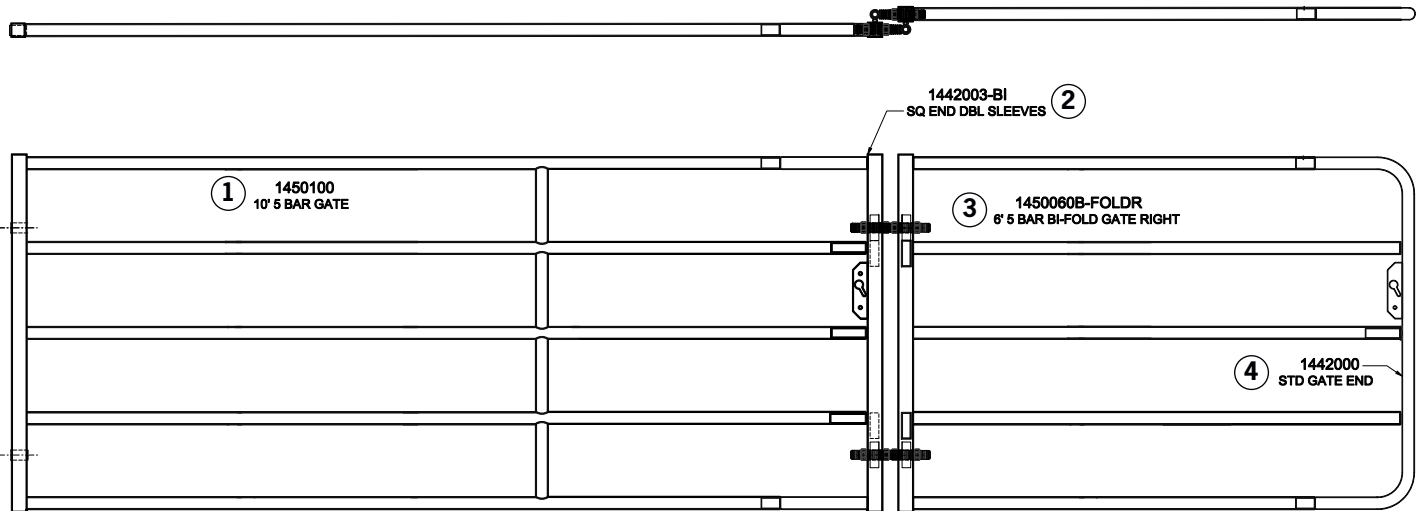

1444240 - OVERLAP GATE LATCH

BI-FOLD GATE OPTIONS (Left Shown)

Note: Drill holes and bolt on site

BI-FOLD GATE LEFT (TOP VIEW)

ORDERING GUIDELINES

1. Gate package
2. 1450060B-PKL 6' 5-Bar Bi-Fold Gate Left
1450060B-PKR 6' 5-Bar Bi-Fold Gate Right

GATES

- (1450040)** GATE ONLY 45" LG. (4 ft.)
- (1450060)** GATE ONLY 69" LG. (4 ft.)
- (1450080)** GATE ONLY 93" LG. (8 ft.)
- (1450100)** GATE ONLY 117" LG. (10 ft.)
- (1450120)** GATE ONLY 141" LG. (12 ft.)
- (1450140)** GATE ONLY 165" LG. (14 ft.)
- (1450160)** GATE ONLY 189" LG. (16 ft.)