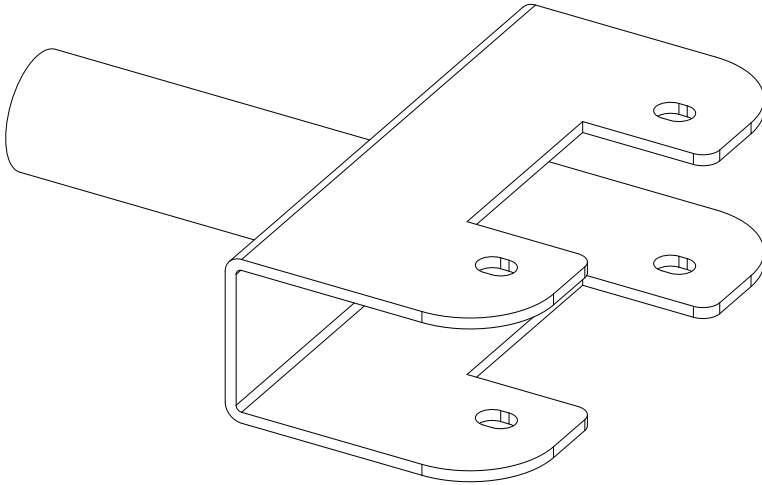

13" GATE END w/ SLEEVES
(c/w 3 CLAMPS)

1442001-WT

16" GATE END w/ WALK THRU
(c/w 4 CLAMPS)

1440009CB

4" OD 2" WIDE BOLT ON COLLAR
GALV KIT (C/W 2 SET SCREWS)

1440007

7" ADJ HINGE + 3/4" ID
SLEEVE + HDW

1440009

7" ADJ HINGE + 3 1/2" ID
COLLAR 360° + HDW

ASSEMBLY

143001-ST BOLT ON STUB END

NOTE: FOR ADJUSTABLE GATE ONLY.

1457250

2-WAY HEAVY
WEIGHTED LATCH

1457250-L

1-WAY HEAVY
WEIGHTED
LATCH - LEFT