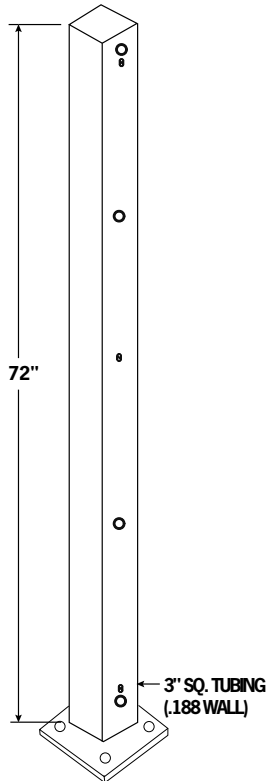

1444240 - OVERLAP GATE LATCH

BI-FOLD GATE OPTIONS (Left Shown)

Note: Drill holes and bolt on site

BI-FOLD GATE LEFT (TOP VIEW)

ORDERING GUIDELINES

1. Gate package
2. 1450060B-PKL 6' 5-Bar Bi-Fold Gate Left
1450060B-PKR 6' 5-Bar Bi-Fold Gate Right

1411120-48PK
12FT 4 BAR ADJ CALF GATE W/48" END PKG

1410120
12 FT GATE ONLY

1410001-48
48" END ONLY

1410000-LCK
LOCKING BRACKET

1431150-48PK - 15FT- 4-BAR ADJ. GATE W/48" END PKG

NEW

1430060 - 4-BAR ADJ. GATE ONLY X 6' LG

1430030 - 4-BAR ADJ. GATE ONLY X 3' LG"

1430001-24 - GATE END EXTENSION X 24" LG
(4-BAR)

1430001-48 - GATE END EXTENSION X 48" LG
(4-BAR)

1444265
HINGE POST 1-WAY (3X3X72)

1444270
HINGE POST 1-WAY (3 1/2" OD ROUND, .312 WALL)

Different sleeve options available.

Call for pricing.

1444255-4
POST WITH HOLES FOR BOLT ON STRAP (3X3X72)

144257-4
BOLT ON STRAP

1444274H-96
96" ROUND POST WITH HOLES

1440009
7" ADJ HINGE + 3 1/2" ID COLLAR 360° + HDW