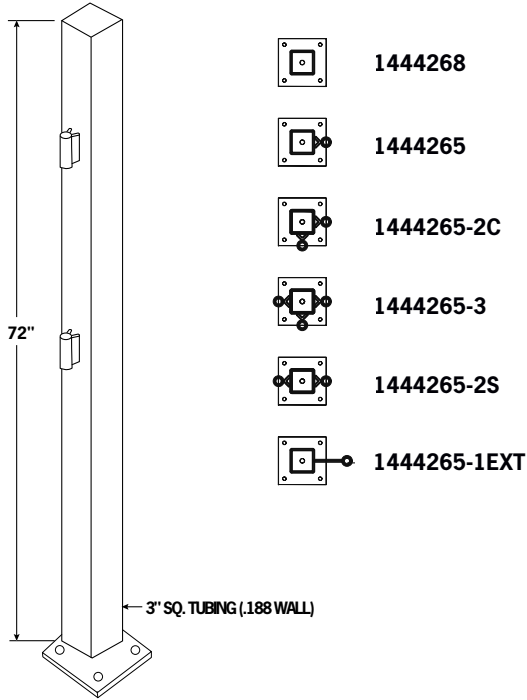

1411120-48PK
12FT 4 BAR ADJ CALF GATE W/48" END PKG

1410120
12 FT GATE ONLY

1410001-48
48" END ONLY

1410000-LCK
LOCKING BRACKET

1431150-48PK - 15FT- 4-BAR ADJ. GATE W/48" END PKG

NEW

1430060 - 4-BAR ADJ. GATE ONLY X 6' LG

1430030 - 4-BAR ADJ. GATE ONLY X 3' LG"

1430001-24 - GATE END EXTENSION X 24" LG
(4-BAR)

1430001-48 - GATE END EXTENSION X 48" LG
(4-BAR)

1444265
HINGE POST 1-WAY (3X3X72)

1444270
HINGE POST 1-WAY (3 1/2" OD ROUND, .312 WALL)

Different sleeve options available.

Call for pricing.

1444255-4
POST WITH HOLES FOR BOLT ON STRAP (3X3X72)

144257-4
BOLT ON STRAP

1444274H-96
96" ROUND POST WITH HOLES

1440009
7" ADJ HINGE + 3 1/2" ID COLLAR 360° + HDW