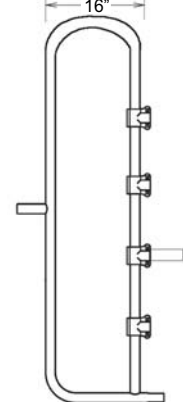

1444240 - OVERLAP GATE LATCH

BI-FOLD GATE OPTIONS (Left Shown)

Note: Drill holes and bolt on site

BI-FOLD GATE LEFT (TOP VIEW)

ORDERING GUIDELINES

1. Gate package
2. 1450060B-PKL 6' 5-Bar Bi-Fold Gate Left
1450060B-PKR 6' 5-Bar Bi-Fold Gate Right

GATES

- (1450040)** GATE ONLY 45" LG. (4 ft.)
- (1450060)** GATE ONLY 69" LG. (4 ft.)
- (1450080)** GATE ONLY 93" LG. (8 ft.)
- (1450100)** GATE ONLY 117" LG. (10 ft.)
- (1450120)** GATE ONLY 141" LG. (12 ft.)
- (1450140)** GATE ONLY 165" LG. (14 ft.)
- (1450160)** GATE ONLY 189" LG. (16 ft.)

1442001-72N - 5-Bar Gate Extension

Note: Need to leave 3' of extension inside at all times.

GATE ENDS

1442001

13" GATE END (c/w 3 CLAMPS)

1442001-ST

13" GATE END w/ STUB
(c/w 3 CLAMPS)

1442001-SL

13" GATE END w/ SLEEVES
(c/w 3 CLAMPS)

1442001-WT

16" GATE END w/ WALK THRU
(c/w 4 CLAMPS)

1440009CB

4" OD 2" WIDE BOLT ON COLLAR
GALV KIT (C/W 2 SET SCREWS)

1440007

7" ADJ HINGE + 3/4" ID
SLEEVE + HDW

1440009