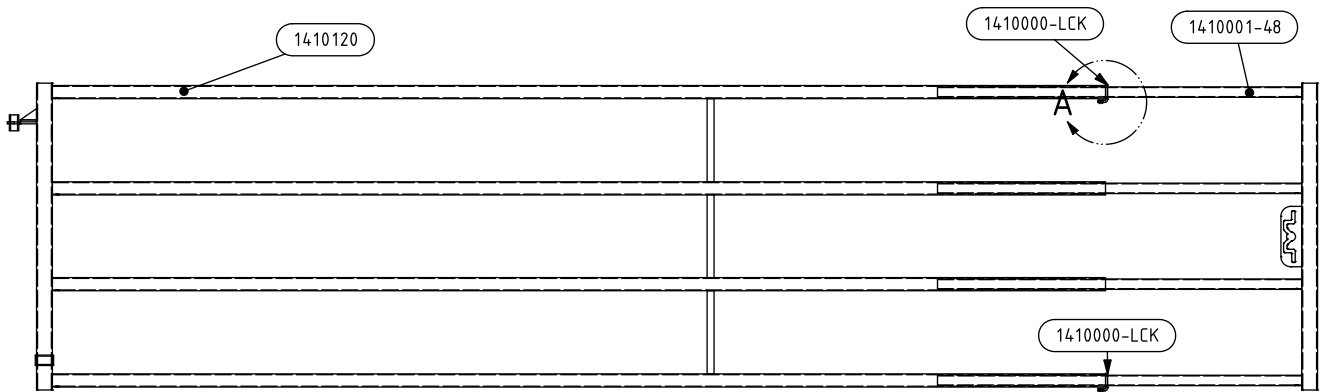

1411120-48PK
12FT 4 BAR ADJ CALF GATE W/48" END PKG