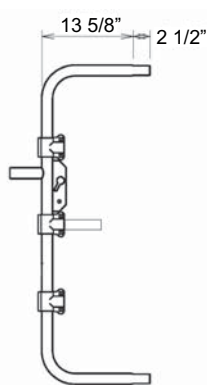

1444240 - OVERLAP GATE LATCH

BI-FOLD GATE OPTIONS (Left Shown)

Note: Drill holes and bolt on site

BI-FOLD GATE LEFT (TOP VIEW)

ORDERING GUIDELINES

1. Gate package
2. 1450060B-PKL 6' 5-Bar Bi-Fold Gate Left
1450060B-PKR 6' 5-Bar Bi-Fold Gate Right

GATES

- (1450040)** GATE ONLY 45" LG. (4 ft.)
- (1450060)** GATE ONLY 69" LG. (4 ft.)
- (1450080)** GATE ONLY 93" LG. (8 ft.)
- (1450100)** GATE ONLY 117" LG. (10 ft.)
- (1450120)** GATE ONLY 141" LG. (12 ft.)
- (1450140)** GATE ONLY 165" LG. (14 ft.)
- (1450160)** GATE ONLY 189" LG. (16 ft.)

1442001-72N - 5-Bar Gate Extension

Note: Need to leave 3' of extension inside at all times.

GATE ENDS

1442001

13" GATE END (c/w 3 CLAMPS)

1442001-ST

13" GATE END w/ STUB
(c/w 3 CLAMPS)

1442001-SL

13" GATE END w/ SLEEVES
(c/w 3 CLAMPS)

1442001-WT

16" GATE END w/ WALK THRU
(c/w 4 CLAMPS)

1440009CB

4" OD 2" WIDE BOLT ON COLLAR
GALV KIT (C/W 2 SET SCREWS)

1440007

7" ADJ HINGE + 3/4" ID
SLEEVE + HDW

1440009