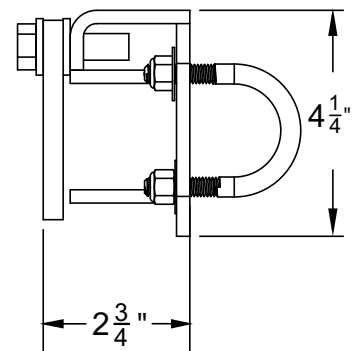

7" ADJ HINGE + 3 1/2" ID
COLLAR 360° + HDW

ASSEMBLY

143001-ST BOLT ON STUB END

NOTE: FOR ADJUSTABLE GATE ONLY.

1457250

2-WAY HEAVY
WEIGHTED LATCH

1457250-L

1-WAY HEAVY
WEIGHTED
LATCH - LEFT

1457250-R

1-WAY HEAVY
WEIGHTED LATCH
- RIGHT

1444240 OVERLAP GATE LATCH

ACCESSORIES

- ① (1444265) HINGE POST 1-WAY (3X3X72)
- ② (144270) HINGE POST 1-WAY (HEAVY ROUND)
- ③ (1444275H) 37' HINGE STRAP - 3 SLEEVES
- ④ (1444275) 33" HINGE STRAP - 2 SLEEVES
- ⑤ (1454252) 5/8" HINGE PIN
- ⑤ (1454252-3/4) 3/4" HINGE PIN
- ⑥ (1454240) SINGLE HINGE / GATE
- ⑦ (1454255) 3/4" X 12" GALV. HINGE + NUTS & WASHERS
- ⑧ (1454250) HEAVY DUTY SELF CATCH LATCH
- ⑨ (1444260) SPRING LOADED LATCH + CLAMP
- ⑩ (1444263-CH) SPRING LOADED LATCH + CHAIN
- ⑪ (1454251) FIELD GATE CHAIN LATCH, 42" LG

ASSEMBLY

4 BAR GATE

4-BAR GATES (HINGE END ONLY)

- 1440040N** - 40 1/2" GATE ONLY (4')
- 1440080N** - 88 1/2" GATE ONLY (8')
- 1440100N** - 112 1/2" GATE ONLY (10')
- 1440120N** - 136 1/2" GATE ONLY (12')
- 1440140N** - 160 1/2" GATE ONLY (14')
- 1440160N** - 184 1/2" GATE ONLY (16')