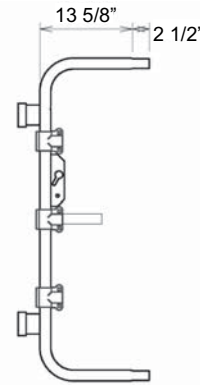

1444240 - OVERLAP GATE LATCH

BI-FOLD GATE OPTIONS (Left Shown)

Note: Drill holes and bolt on site

BI-FOLD GATE LEFT (TOP VIEW)

ORDERING GUIDELINES

1. Gate package
2. 1450060B-PKL 6' 5-Bar Bi-Fold Gate Left
1450060B-PKR 6' 5-Bar Bi-Fold Gate Right

GATES

- (1450040)** GATE ONLY 45" LG. (4 ft.)
- (1450060)** GATE ONLY 69" LG. (4 ft.)
- (1450080)** GATE ONLY 93" LG. (8 ft.)
- (1450100)** GATE ONLY 117" LG. (10 ft.)
- (1450120)** GATE ONLY 141" LG. (12 ft.)
- (1450140)** GATE ONLY 165" LG. (14 ft.)
- (1450160)** GATE ONLY 189" LG. (16 ft.)

1442001-72N - 5-Bar Gate Extension

Note: Need to leave 3' of extension inside at all times.

GATE ENDS

1442001

13" GATE END (c/w 3 CLAMPS)

1442001-ST

13" GATE END w/ STUB
(c/w 3 CLAMPS)

1442001-SL

13" GATE END w/ SLEEVES
(c/w 3 CLAMPS)

1442001-WT

16" GATE END w/ WALK THRU
(c/w 4 CLAMPS)

1440009CB

4" OD 2" WIDE BOLT ON COLLAR
GALV KIT (C/W 2 SET SCREWS)

1440007

7" ADJ HINGE + 3/4" ID
SLEEVE + HDW

1440009