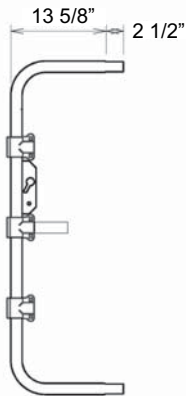

1444240 - OVERLAP GATE LATCH

BI-FOLD GATE OPTIONS (Left Shown)

Note: Drill holes and bolt on site

BI-FOLD GATE LEFT (TOP VIEW)

ORDERING GUIDELINES

1. Gate package
2. 1450060B-PKL 6' 5-Bar Bi-Fold Gate Left
1450060B-PKR 6' 5-Bar Bi-Fold Gate Right

GATES

- (1450040)** GATE ONLY 45" LG. (4 ft.)
- (1450060)** GATE ONLY 69" LG. (4 ft.)
- (1450080)** GATE ONLY 93" LG. (8 ft.)
- (1450100)** GATE ONLY 117" LG. (10 ft.)
- (1450120)** GATE ONLY 141" LG. (12 ft.)
- (1450140)** GATE ONLY 165" LG. (14 ft.)
- (1450160)** GATE ONLY 189" LG. (16 ft.)

1442001-72N - 5-Bar Gate Extension

Note: Need to leave 3' of extension inside at all times.

GATE ENDS

1442001

13" GATE END (c/w 3 CLAMPS)

1442001-ST

13" GATE END w/ STUB
(c/w 3 CLAMPS)

1442001-SL

13" GATE END w/ SLEEVES
(c/w 3 CLAMPS)

1442001-WT

16" GATE END w/ WALK THRU
(c/w 4 CLAMPS)

1440009CB

4" OD 2" WIDE BOLT ON COLLAR
GALV KIT (C/W 2 SET SCREWS)

1440007

7" ADJ HINGE + 3/4" ID
SLEEVE + HDW

1440009