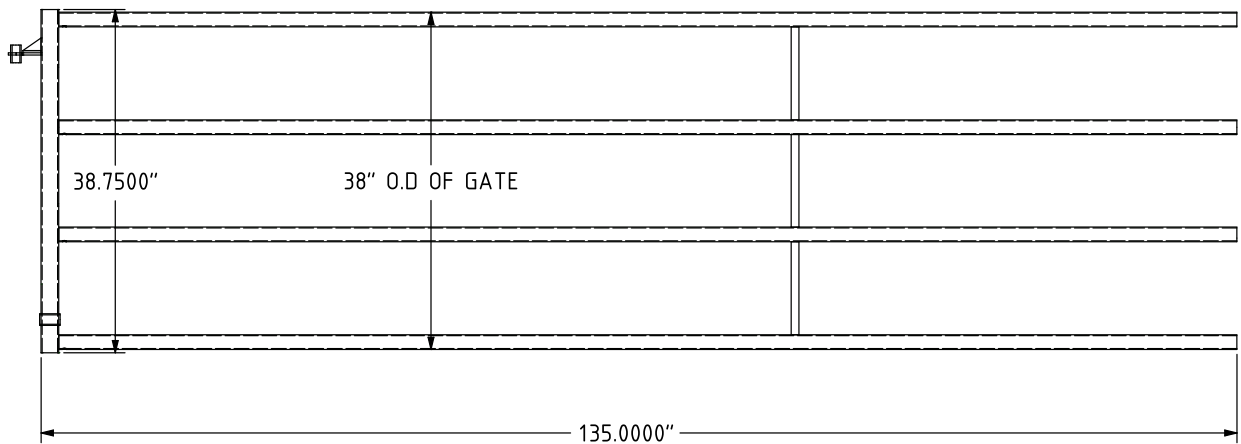

1410120
12 FT GATE ONLY