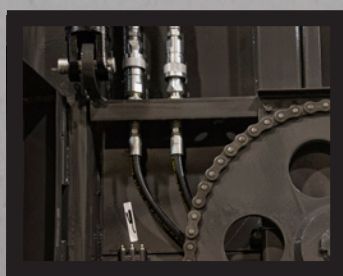

CB SERIES

FLOODS, DROUGHT, BLIZZARDS, BANKERS. AND SHOOT, IT'S ONLY WEDNESDAY.

You never know what you're gonna face on the farm. Good thing is, this heaviest-of-duties pull-type spreader manages all types of solid manure and adapts to just about any spread material you can imagine. So whatever life throws at you, you can blow it to smithereens.

CB1000

- LENGTH 26'
- WIDTH 7'6"
- HEIGHT 4'
- CAPACITY 1000 CU. FT.
- HORSEPOWER 200

TWIN VERTICAL BEATERS

REMOTE GREASE BANKS

CHAIN FLOOR

SUSPENSION

STANDARD FEATURES

HIGH-STANDARD
WR78
**BIG
BARREL
FLOORCHAIN**

180
DEGREE
SWIVEL ARM FOR
HYDRAULIC LINES

**INSET
GUILLOTINE
GATE**

**ARTICULATING
BULL PULL
HITCH**

**SUPER
SLIDE
POLY FLOOR**

- 3/8" THICK TUBE CONSTRUCTION ON UNDERCARRIAGE
- INSET AND ANGLED VERTICAL BEATER
- UNDERCARRIAGE COMES STANDARD WITH HYDRAULIC BRAKES
- REMOVABLE REAR CHAIN DOORS
- DIGI STAR SALE SYSTEM
- HIGH STANDARD BIG BARRELL WR78 FLOOR CHAIN
- SWIVEL HITCH OR SINGLE LIP HITCH
- 7 TOOTH REAR CHAIN DRIVE SPROCKET
- UNDERCARRIAGE EQUIPPED WITH SELF-STEER TECHNOLOGY
- 1/2" SUPERSLIDE POLY
- FLOOR SUPPORTS 9" ON CENTER
- OPTIONAL TIRE SIZES AVAILABLE
- 180 DEGREE SWIVEL ARM FOR HYDRAULIC LINES