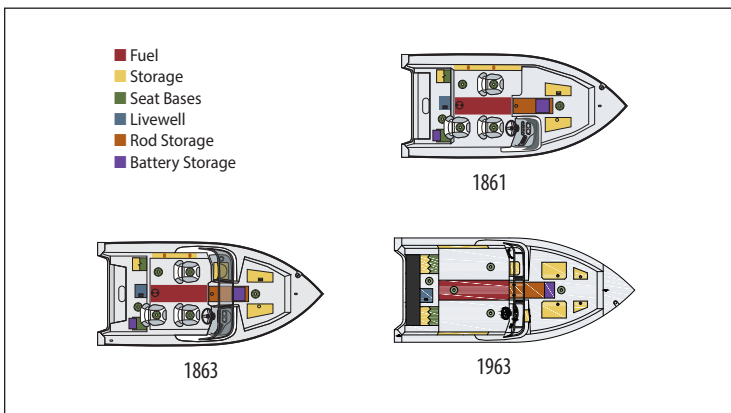

AGGRESSOR PRO X

- Available with Side or Dual Console
 - High-Performance
 - Double Skinned Hull
- Optional Seating Configurations
 - 75 Qt. Aerated Livewell
 - Excellent Storage

MODEL SPECS	1861	1863	1963
Length	18' 4"	18' 4"	19'
Beam	97"	97"	97"
Bow Depth	38"	38"	40"
Transom Height	25"	25"	25"
BIA Max. H.P.	175 HP	175 HP	200 HP
BIA Capacity/Persons	1600*/6	1600*/6	2150*/8
Approx. Weight	1600*	1600*	1790*
Alum. Side Thickness	.100	.100	.100
Alum. Bottom Thickness	.125	.125	.125

US Coast Guard / NMMA Specifications

MirroCraft

2024 ALUMINUM BOATS

MirroCraft by Northport Marine, LLC
 P.O. Box 380 / Gillett, Wisconsin 54124
 Email: info@mirrocraft.com • www.mirrocraft.com

FEATURES

	1861	1863	1963
Accessories			
Safety Handles	●	●	●
"No Feedback" Steering	●	●	●
Deck Hardware	●	●	●
Battery Tray/Box	●	●	●
Horn	●	●	●
Bilge Pump w/Auto Float Switch	●	●	●
Electrical			
12V Power Point	●	●	●
12V/24V Trolling Receptacle	●	●	●
Switches w/Circuit Breaker	●	●	●
Instruments			
Volt	●	●	●
Fuel	●	●	●
Tachometer	●	●	●
Speedometer	●	●	●
Storage			
Rod Locker 8' 6"	●	●	●
Rod Locker 9'			●
Stern	●	●	●
Bow	●	●	●
Lighting			
Lighted Livewell	●	●	●
Courtesy	●	●	●
Navigation	●	●	●
Livewell			
75 Qt. Stern Livewell (40"L x 13"W x 9"D)	●	●	●
Seating			
Pedestal Bases	6	6	5
Removable Lockable Pedestal Seats	3	3	3
General Features			
Cockpit Floor Vinyl	●	●	●
29 Gallon Plastic Fuel Tank	●	●	●
39 Gallon Plastic Fuel Tank			●
Full Walk-Thru Windshield		●	●
Removable Windshield	●	●	●
Fiberglass Console	●	●	●
Level Flotation	●	●	●