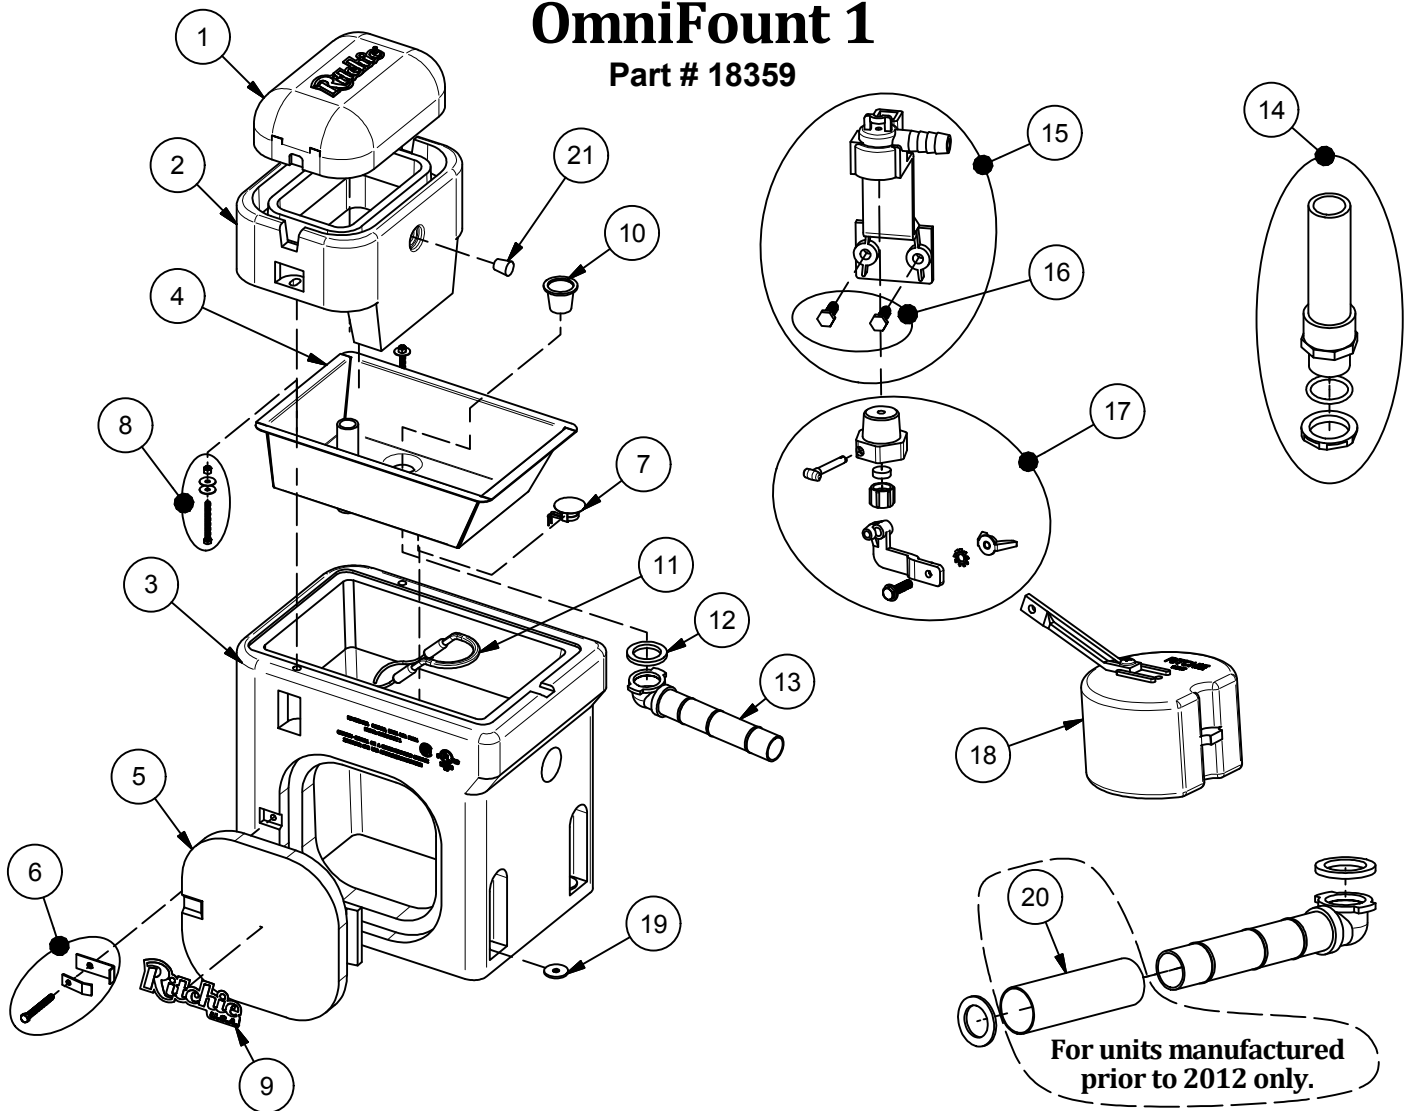

OmniFount 1

Part # 18359

Item	Part #	Description	Qty	Item	Part #	Description	Qty
1	18422	Omni 1 Cover	1	15	11515	Valve Bracket 1/2" w/ Scrws pkg	1 pkg
2	18473	Omni 1 Frame pkg	1 pkg	16	18066	Screws Valve Bracket (6/ pkg)	1 pkg
	18474	Omni 1 Cover & Frame pkg	1 pkg	17	12575	Red Valve 1/2" pkg	1 pkg
3	18361	Omni 1 Casing	1	18	13613	Float with Short Arm pkg	1 pkg
4	18368	Omni 1 Trough	1 pkg	19	18318	Bolt Down Washer (4/pkg)	1 pkg
5	18370	Access Panel 10"x10"	1	20	17500	Drain Pipe Guard	1
6	18147	Access Panel Hardware pkg	1 pkg	21	18633	Plug #3 - Water Channel (2/pkg)	1 pkg
7	11885	Disc Thermostat pkg	1 pkg	NS	13830	Cable Htr 120V 48W (1/pkg)	1 pkg
8	18266	Frame Bolt,nut&wshr SS(3/pkg)	1 pkg	NS	16627	Omni 1 Accessory pkg	1 pkg
9	18655	Ritchie Decal 7.5" (1/pkg)	1 pkg	NS	16523	Seal Foam 1/4"x3/4"x25' Roll	1
10	18628	Drain Plug (2/pkg)	1 pkg	NS	14866	Seal Foam 1/2"x3/4"x10' Roll	1
11	14150	Heater 120V 125W (1/pkg)	1 pkg				
12	18075	Drain Washer (6/pkg)	1 pkg		18362	OMNI 1 240V	1 pkg
13	11471	Drain Pipe with Elbow	1	NS	16664	Heater 240V 200W (1/pkg)	1 pkg
14	16866	Standpipe pkg	1 pkg	NS	16424	Cable Htr 240V 48W (1/pkg)	