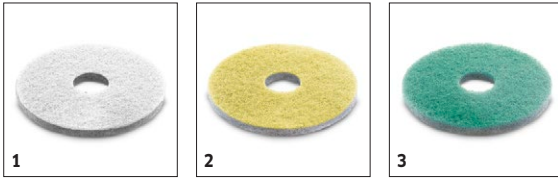

BD 50/50 C Bp (with AGM batteries)

The BD 50/50 C Bp Classic is an affordable, compact entry-level model in the battery-powered scrubber drier class. The machine allows area performances of up to 2000 m²/h. With AGM batteries.

BD 50/50 C Bp (with AGM batteries)

Technical data

Order no.

9.512-790.0

BD 50/50 C BP (WITH AGM BATTERIES) 9.512-790.0

		Order no.	Hardness / Brush type	Diameter	Colour	Quantity	Price	Description	
Diamond pad									
Diamond pad	1	6.371-260.0	coarse	508 mm	White	5 piece(s)		For coarse cleaning/restoring. Removes small scratches, for a clean, silky matt surface. For surface preparation prior to using the yellow pad. Also suitable as a crystallisation pad for basic crystallisation.	<input type="checkbox"/>
	2	6.371-261.0	medium	508 mm	yellow	5 piece(s)		For coarse cleaning/restoring. Removes fine scratches for a more homogeneous and shinier surface. For surface preparation prior to using the green diamond pad. Also suitable as a crystallisation pad for high-gloss crystallisation.	<input type="checkbox"/>
	3	6.371-240.0	fine	508 mm	green	5 piece(s)		For effortless polishing of laminated floors, terrazzo and natural stone surfaces. For maintenance cleaning after using white and yellow pads. As a crystallisation pad for high-gloss crystallisation.	<input type="checkbox"/>