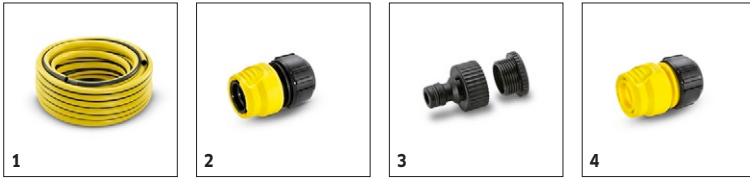

Multifunctional spray gun

The simple multi-functional spray gun with 3 spraying patterns: Shower, point and cone jet. Thanks to the lockable trigger, it is ideal for continuous watering of many different plants.

- Ideal for watering (cone jet and shower) and cleaning (point jet).

4 Self-emptying

- Optimum protection against frost damage.

Multifunctional spray gun

Technical data

Order no.		2.645-266.0
EAN code		4054278047515
Weight	kg	0.13
Weight incl. packaging	kg	0.16
Dimensions (L × W × H)	mm	215 × 57 × 113

Equipment

Number of spray patterns	3
Locking at handle	■
Water flow regulation	■
Self-draining function	■
Cone jet	■
Spray mist	-
Horizontal flat jet	-
Aerator jet	-
Point jet	■
Sprinkler	■
Vertical flat jet	-

MULTIFUNCTIONAL SPRAY GUN 2.645-266.0

		Order no.					Price	Description	
Hoses									
PrimoFlex® hose 1/2" - 20 m	1	2.645-138.0						The robust PrimoFlex® (1/2") garden hose is a 20m long, temperature-resistant (from -20 to 65°C) and physiologically safe water hose with pressure-proof coating. Bursting pressure: 24 bar.	<input type="checkbox"/>
Hose connection systems									
Universal Hose Connector with Aqua Stop	2	2.645-192.0						Universal hose connector with Aqua Stop in ergonomic design for comfortable handling.	<input type="checkbox"/>
G3/4 tap adaptor with G1/2 reducer	3	2.645-006.0							<input type="checkbox"/>
Universal Hose Connector	4	2.645-191.0						Universal hose connector in ergonomic design for comfortable handling.	<input type="checkbox"/>