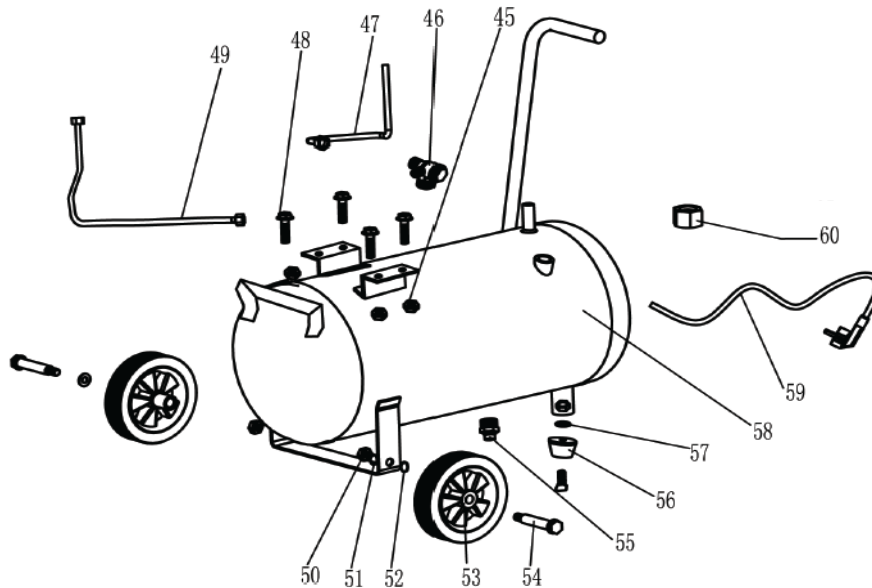

PARTS BREAKDOWN

AIR COMPRESSOR

MODEL:AC206

BEPOWEREQUIPMENT

.COM

PARTS BREAKDOWN AIR COMPRESSOR

MODEL:AC206

PUMP AND MOTOR ASSEMBLY

REF #	DESCRIPTION	QTY	BE PART #
2	Air Filter	1	42.006.001
4	Gasket	1	42.006.061
5	Valve Plate	1	
6	Gasket	1	
7	Cylinder Gasket	1	
16	Oil Breather Cap	1	42.006.012
17	Oil Breather Cap O-Ring	1	
20	Oil Sight Glass	1	42.006.011
39	Black Plastic Cover	1	42.006.020

PARTS BREAKDOWN AIR COMPRESSOR

MODEL:AC206

PRESSURE SWITCH ASSEMBLY

REF NO.	DESCRIPTION	QTY	PART NO.
61	Quick Couplers	2	42.006.033
62	Regulator Valve with Manifold	1	42.006.007
63	Safety Valve	1	42.006.009
64	Pressure Gauge	2	42.006.026
65	Pressure Switch	1	42.006.004

TANK ASSEMBLY

REF NO.	DESCRIPTION	QTY	PART NO.
46	Check Valve	1	42.006.022
47	Release Pipe	1	42.006.016
49	Discharge Pipe	1	42.006.073
53	Wheel	2	42.006.031
55	Tank Drain Valve	1	42.006.003
56	Rubber Foot	1	42.006.029