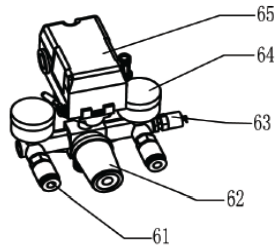

PARTS BREAKDOWN

AIR COMPRESSOR

MODEL:AC206

BEPOWEREQUIPMENT

.COM

PARTS BREAKDOWN AIR COMPRESSOR

MODEL:AC206

PUMP AND MOTOR ASSEMBLY

REF #	DESCRIPTION	QTY	BE PART #
2	Air Filter	1	42.006.001
4	Gasket	1	42.006.061
5	Valve Plate	1	
6	Gasket	1	
7	Cylinder Gasket	1	
16	Oil Breather Cap	1	42.006.012
17	Oil Breather Cap O-Ring	1	
20	Oil Sight Glass	1	42.006.011
39	Black Plastic Cover	1	42.006.020

PARTS BREAKDOWN AIR COMPRESSOR

MODEL:AC206

PRESSURE SWITCH ASSEMBLY

REF NO.	DESCRIPTION	QTY	PART NO.
61	Quick Couplers	2	42.006.033
62	Regulator Valve with Manifold	1	42.006.007
63	Safety Valve	1	42.006.009
64	Pressure Gauge	2	42.006.026
65	Pressure Switch	1	42.006.004

TANK ASSEMBLY

REF NO.	DESCRIPTION	QTY	PART NO.
46	Check Valve	1	42.006.022
47	Release Pipe	1	42.006.016
49	Discharge Pipe	1	42.006.073
53	Wheel	2	42.006.031
55	Tank Drain Valve	1	42.006.003
56	Rubber Foot	1	42.006.029