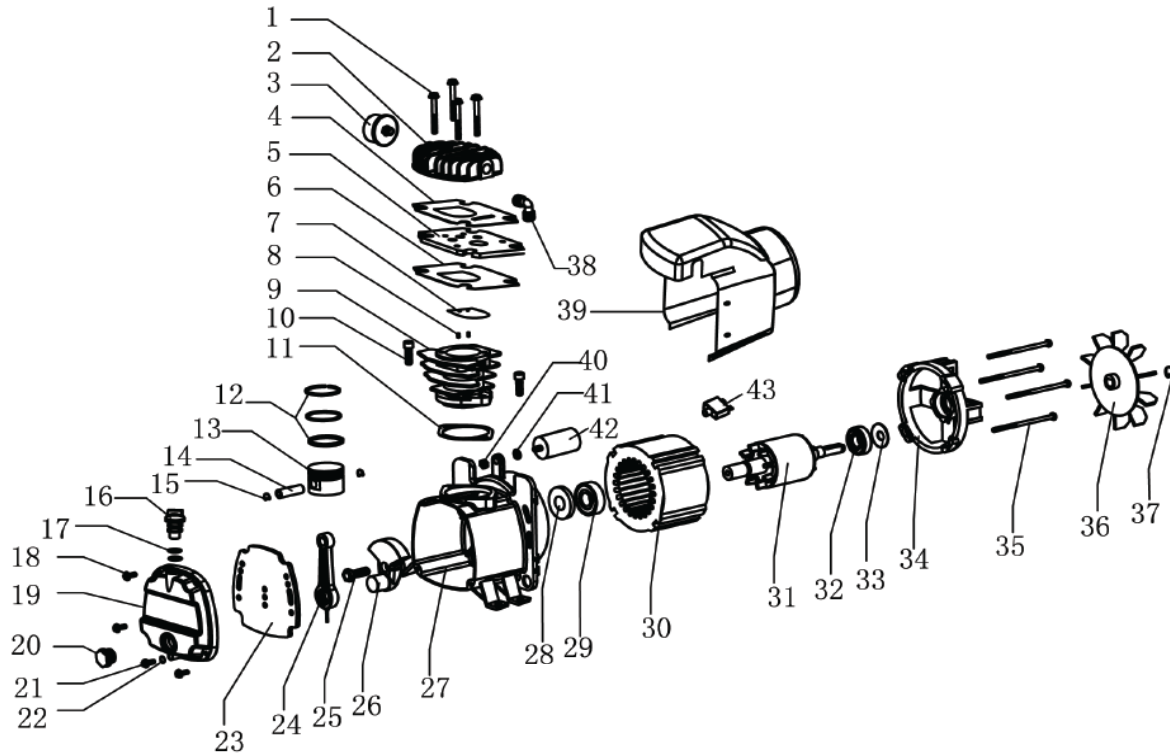

PARTS BREAKDOWN

AIR COMPRESSOR

MODEL:AC206

BEPOWEREQUIPMENT

.COM

PARTS BREAKDOWN AIR COMPRESSOR

MODEL:AC206

PUMP AND MOTOR ASSEMBLY

REF #	DESCRIPTION	QTY	BE PART #
2	Air Filter	1	42.006.001
4	Gasket	1	42.006.061
5	Valve Plate	1	
6	Gasket	1	
7	Cylinder Gasket	1	
16	Oil Breather Cap	1	42.006.012
17	Oil Breather Cap O-Ring	1	
20	Oil Sight Glass	1	42.006.011
39	Black Plastic Cover	1	42.006.020

PARTS BREAKDOWN AIR COMPRESSOR

MODEL:AC206

PRESSURE SWITCH ASSEMBLY

REF NO.	DESCRIPTION	QTY	PART NO.
61	Quick Couplers	2	42.006.033
62	Regulator Valve with Manifold	1	42.006.007
63	Safety Valve	1	42.006.009
64	Pressure Gauge	2	42.006.026
65	Pressure Switch	1	42.006.004

TANK ASSEMBLY

REF NO.	DESCRIPTION	QTY	PART NO.
46	Check Valve	1	42.006.022
47	Release Pipe	1	42.006.016
49	Discharge Pipe	1	42.006.073
53	Wheel	2	42.006.031
55	Tank Drain Valve	1	42.006.003
56	Rubber Foot	1	42.006.029