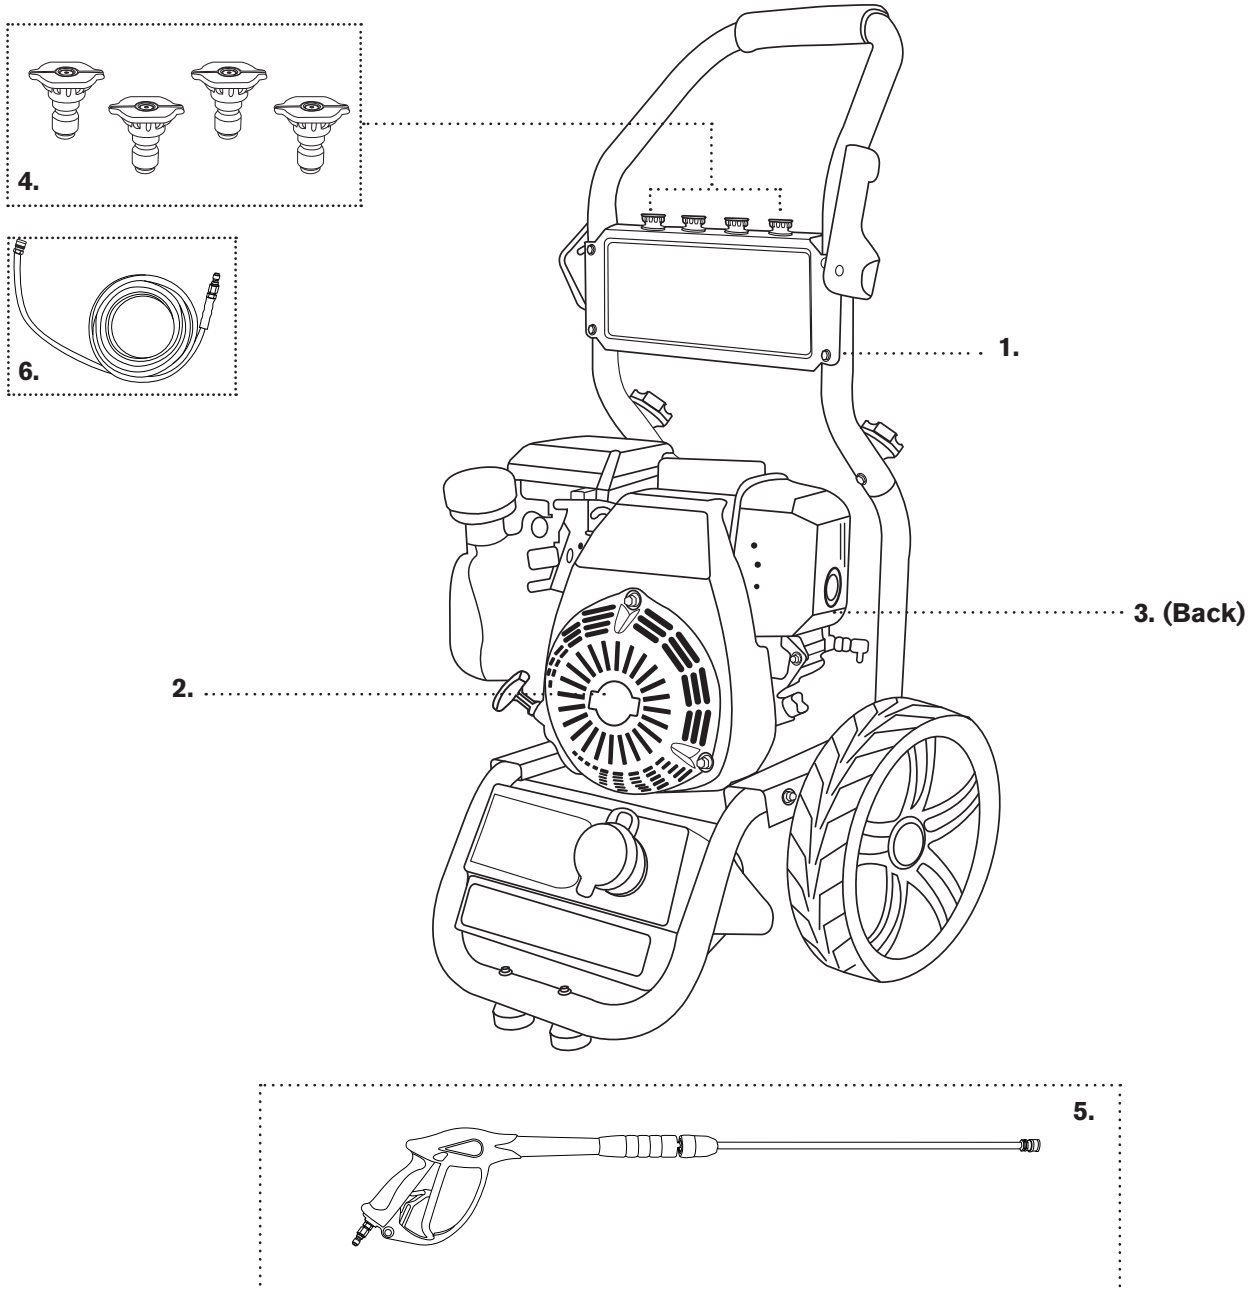

PRESSURE WASHER BREAKDOWN

BE275HA

PRESSURE WASHER BREAKDOWN

BE275HA

REF #	DESCRIPTION	PART #
1	Frame (wheels included)	85.600.122H
2	Engine - Honda GC160	Not For Resale
3	Pump - RMV23G28D-EZ	85.120.034B
4	Nozzle Set	85.210.030
5	Gun & Wand Assembly	85.205.050
6	Hose 25' x 1/4"	85.225.125