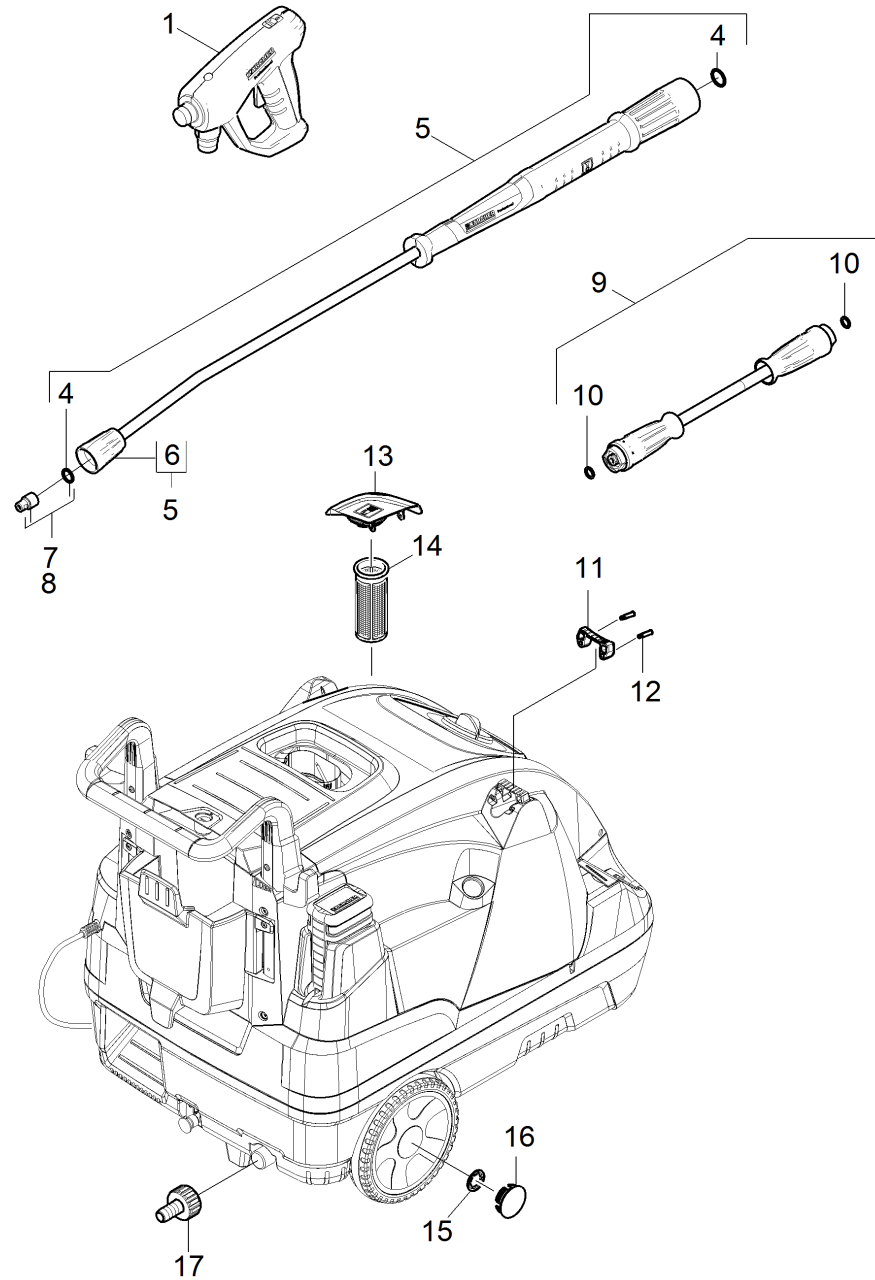

# 1010 Short spare parts list (1.170-903.3)

Professional \ High pressure cleaner hotwater \ Electric motor \ HDS 3.0/20 C Ea \ Short spare parts list

## 1010 Short spare parts list (1.170-903.3)

Professional \ High pressure cleaner hotwater \ Electric motor \ HDS 3.0/20 C Ea \ Short spare parts list

**KÄRCHER**

POS	Article no.	Description	Quantity	Unit
1	4.118-005.0	EASY!Force Advanced	1.000	ST
4	2.880-001.0	Spare part set seals TR	3.000	ST
5	4.112-000.0	Jet pipe TR 1050 mm	1.000	ST
6	4.112-011.0	Protection part TR only for replacement	1.000	ST
7	2.113-007.0	Power nozzle TR 25042	1.000	ST
8	2.114-001.0	Steam nozzle TR 40045	1.000	ST
9	6.110-037.0	Hose assembly TR rotatable DN6 25MPa 15m	1.000	ST
10	2.880-154.0	O-Ring kit	1.000	ST
11	5.424-162.0	Fixing jet pipe	1.000	ST
12	5.314-143.0	Pin fixing jet pipe	2.000	ST
13	4.064-021.0	Cover fuel complete	1.000	ST
14	5.731-039.0	Filter	1.000	ST
15	6.343-162.0	Lock washer -25	2.000	ST
16	2.889-086.0	Set wheel cap	2.000	ST
17	4.401-073.3	Screw connector part USA-GARTENSCHL./G 1	1.000	ST