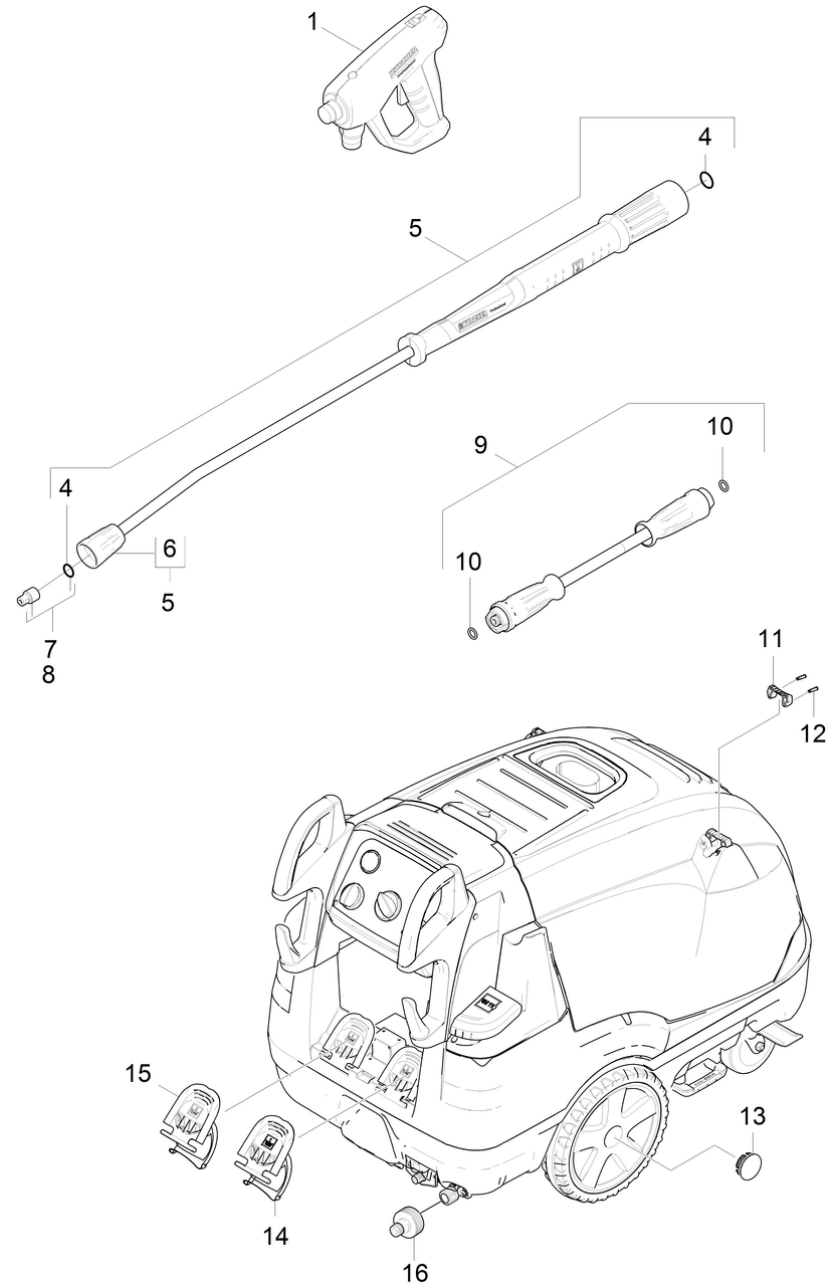

# 1030 Short spare parts list (1.071-919.3)

Professional \ High pressure cleaner hotwater \ Electric motor \ HDS 5.0/30-4 S Eb \ Short spare parts list

## 1030 Short spare parts list (1.071-919.3)

Professional \ High pressure cleaner hotwater \ Electric motor \ HDS 5.0/30-4 S Eb \ Short spare parts list

**KÄRCHER**

POS	Article no.	Description	Quantity	Unit
1	4.118-005.0	EASY!Force Advanced	1.000	ST
4	2.880-001.0	Spare part set seals TR	2.000	ST
5	4.112-000.0	Jet pipe TR 1050 mm	1.000	ST
6	4.112-011.0	Protection part TR only for replacement	1.000	ST
7	2.113-012.0	Power nozzle TR 25062	1.000	ST
8	2.114-006.0	Steam nozzle TR 40070	1.000	ST
9	6.110-029.0	Hose assembly TR rotatable DN8 40MPa 15m	1.000	ST
10	2.880-154.0	O-Ring kit	1.000	ST
11	5.424-162.0	Fixing jet pipe	1.000	ST
12	5.314-143.0	Pin fixing jet pipe	2.000	ST
13	2.889-086.0	Set wheel cap	2.000	ST
14	5.064-231.0	Cover chemistry 2	1.000	ST
15	5.064-221.0	Cover chemistry 1	1.000	ST
16	4.401-073.3	Screw connector part USA-GARTENSCHL./G 1	1.000	ST