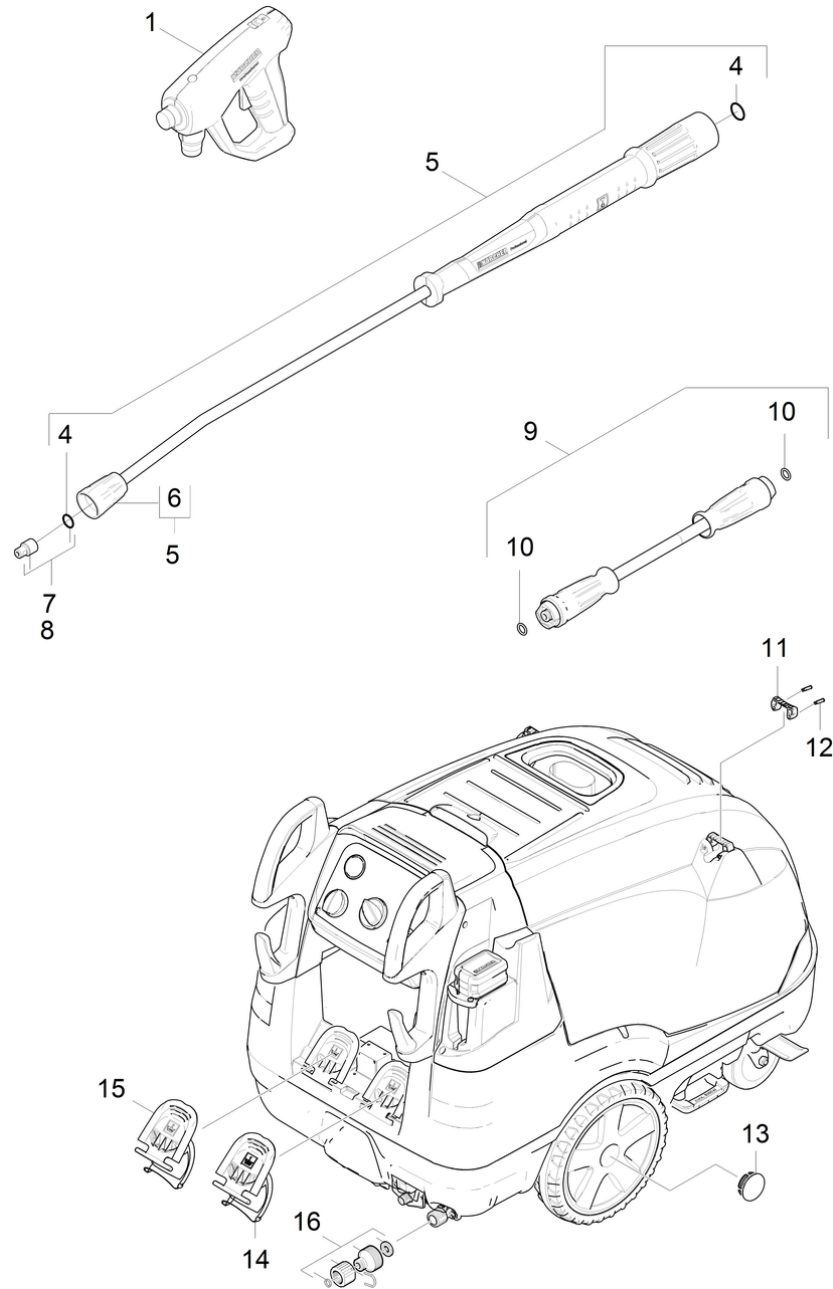

1030 Short spare parts list (1.071-908.3)

Professional \ High pressure cleaner hotwater \ Electric motor \ HDS 4.5/22-4 M Ea \ Short spare parts list

1030 Short spare parts list (1.071-908.3)

Professional \ High pressure cleaner hotwater \ Electric motor \ HDS 4.5/22-4 M Ea \ Short spare parts list

KÄRCHER

POS	Article no.	Description	Quantity	Unit
1	4.118-005.0	EASY!Force Advanced	1.000	ST
4	2.880-001.0	Spare part set seals TR	2.000	ST
5	4.112-000.0	Jet pipe TR 1050 mm	1.000	ST
6	4.112-011.0	Protection part TR only for replacement	1.000	ST
7	2.113-012.0	Power nozzle TR 25062	1.000	ST
8	2.114-010.0	Steam nozzle TR 40090	1.000	ST
9	6.110-029.0	Hose assembly TR rotatable DN8 40MPa 15m	1.000	ST
10	2.880-154.0	O-Ring kit	1.000	ST
11	5.424-162.0	Fixing jet pipe	1.000	ST
12	5.314-143.0	Pin fixing jet pipe	2.000	ST
13	2.889-086.0	Set wheel cap	2.000	ST
14	5.064-231.0	Cover chemistry 2	1.000	ST
15	5.064-221.0	Cover chemistry 1	1.000	ST
16	4.401-073.3	Screw connector part USA-GARTENSCHL./G 1	1.000	ST