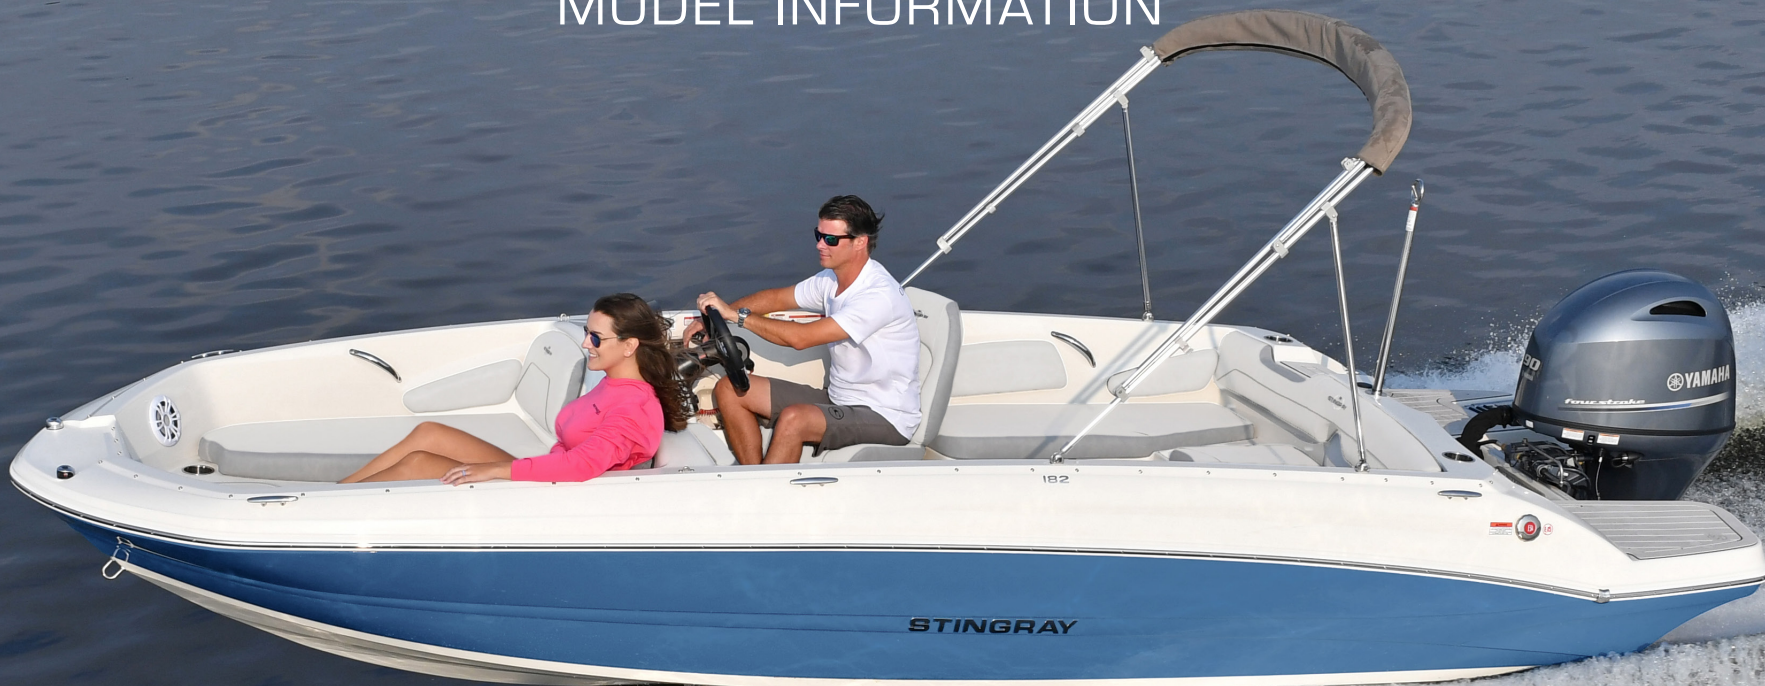

182SC

MODEL INFORMATION

 **STINGRAY**
Legendary performance. Unsurpassed value. *Boats*

LENGTH OVERALL

19' 1"

5.8 m

BEAM

90"

228.6 cm

USABLE
FUEL CAPACITY

21 GAL

79 L

AVG DRY WEIGHT

2,050 LB

w/ 115 HP Engine

182SC SPECIFICATIONS (CONT'D)

Engine Type.....O/B
 Bridge Clearanc
 (With Standard Windshield)39.0" / 99.1 cm
 Ice Box / Cooler Capacity.....25+22 qt / 24+21 L
 Livewell Capacity.....6 gal / 23 L
 Max Capacity.....9 people / 2025 lb / 918 kg
 Max Engine Power115 HP
 Molded Depth
 (Windshield Base to Keel).....46.0" / 116.8 cm
 Max Depth
 (With Standard Windshield)48.0" / 121.9 cm
 Max Draft (Drive Up).....12.5" / 31.8 cm
 Bow Depth (Bow to Cushion Top) ...11.5" / 29.2 cm
 Max Bow Depth.....26.4" / 67.1 cm
 Max Bow Length.....65.0" / 165.1 cm
 Cockpit Depth (At Helm).....27.0" / 68.6 cm
 Cockpit Width (Max Molded).....73.0" / 185.4 cm
 Cockpit Length (Max Molded) ...169.0" / 429.3 cm
 Deadrise19 degrees
 Transom Angle.....15 degrees

STANDARD FEATURES

- Exclusive Z-Plane Hull
- 3-Year Hull Blister Protection Plan
- Limited Lifetime Hull Protection Plan
- Backlit Instruments & Circuit Breakers
- Bilge Pump 1100 GPH Auto/Man
- Bow Storage
- Certifications: NMMA, USCG
- Fuel System EPA Compliant
- Cooler/Storage Box with Overboard Drain
- Dash Accessory Plug 12V w/ Dual USB Ports
- Floor Storage w/ Oversize Door
- Integrated Electric Horn
- Stain Resistant Vinyl
- Oversized Cup Holders
- Stainless Steel Package
- Stainless Steel Multi-Step Aft Ladder
- Stainless Steel Cleats
- Cooler 25 qt Igloo (removable)
- Italian Steering Wheel
- Fusion RA-60 Stereo BT-APP
- Tinted Windscreen
- Cockpit Cover
- Helm Bucket Seat w/ Bolster
- Bimini Top
- Recirculating Livewell
- Battery Switch