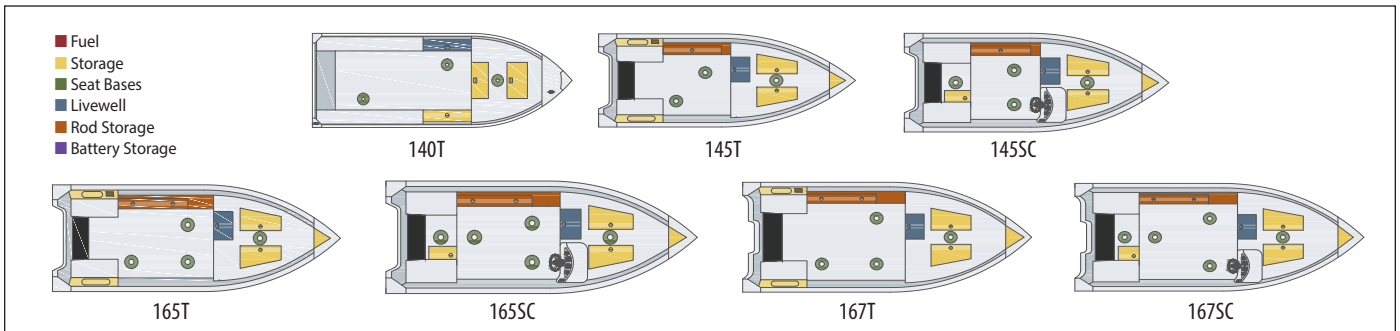

MirroCraft

2024 ALUMINUM BOATS

MirroCraft by Northport Marine, LLC

P.O. Box 380 / Gillett, Wisconsin 54124 • Email: info@mirrocraft.com • www.mirrocraft.com