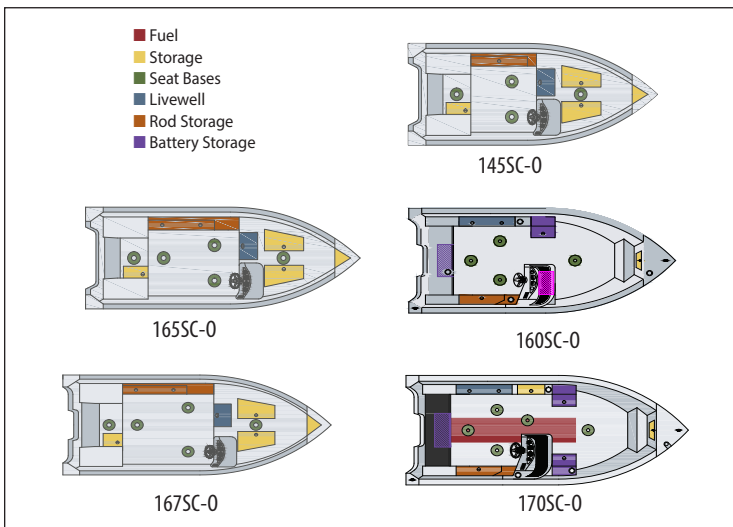

OUTFITTER SIDE CONSOLES

NEW 160SC OUTFITTER

- Fiberglass Console
- Composite Transom
- Premium Fishing Seats
- 60 Qt. Aerated Livewell

MODEL SPECS	145SC-0	165SC-0	160SC-0	167SC-0	170SC-0
Length	14' 6"	16' 0"	16' 7"	16' 7"	17' 5"
Beam	70"	70"	76"	76"	93"
Bow Depth	30½"	30½"	35"	35"	35"
Transom Height	20"	20"	20"	20"	20"
BIA Max. H.P.	30 HP	40 HP	60 HP	60 HP	90 HP
BIA Capacity/Persons	890 ⁴ /4	979 ⁴ /4	1280 ⁶ /6	1287 ⁶ /6	1400 ⁶ /6
Approx. Weight	575 ⁴	660 ⁴	720 ⁶	745 ⁶	1250 ⁶
Alum. Side Thickness	.080	.080	.080	.080	.080
Alum. Bottom Thickness	.080	.080	.080	.080	.100

US Coast Guard / NMMA Specifications

FEATURES	145SC-0	165SC-0	160SC-0	167SC-0	170SC-0
Accessories	Deck Hardware	●	●	●	●
	Horn	✓	✓	✓	✓
	Battery Tray/Box	●	●	●	●
	Bilge Pump	●	●	●	●
Electrical	12V Trolling Receptacle	●	●	●	●
	24V Trolling Receptacle			●	●
	Switches w/Fuses	●	●	●	●
Instruments	Volt	●	●	●	●
	Speedometer	●	●	●	●
Storage	Rod Holders	●	●	●	●
	Rod Locker Lengths	6.5'	7.5'		8.5' 7'
	Side Bow	●	●	●	●
Lighting	Navigation	●	●	●	●
	Courtesy	✓	✓	✓	✓
Livewell	50 Qt. Aerated Livewell (30"L x 13"W x 8"D)	●	●		
	75 Qt. Aerated Livewell (50"L x 9"W x 10"D)			●	●
Seating	Pedestal Bases	4	4	4	5 5
	Removable Locking Pedestal Seats	2	2	2	2 3
General Features	Cockpit Floor Vinyl	●	●	●	●
	29 Gallon Plastic Fuel Tank				●
	Fiberglass Console	●	●	●	●
	Rear Casting Platform	●	●	●	●
Level Flotation	●	●	●	●	