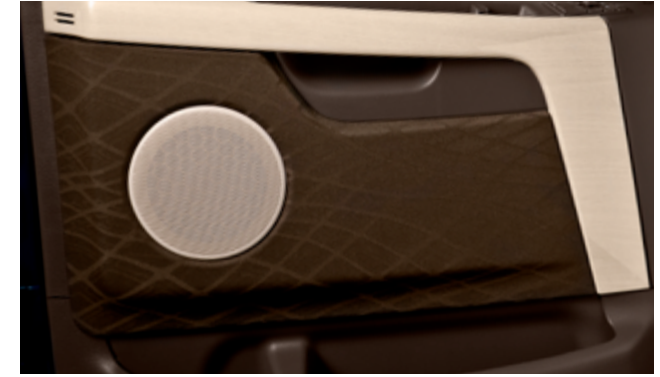

LIMITED

Offering the ultimate in interior styling, Limited is our premium level interior. It features eye catching Light Barcelona accents on the dash, door and cabinets. Seats and interior panels are covered with Volvo's exclusive Limited Fabric.

LIMITED
TRIM LEVEL

LIMITED TRIM INTERIORS

INTERIOR FEATURE	OPTIONS
Overhead Storage and Kick Panel Colors	Light – Lennox Ivory Dark – Espresso Brown
Seat Materials	Limited Fabric (541024) Additional seat options include Lennox Ivory or Espresso Brown Vinyl, Espresso Brown Limited Fabric with Leather trim, Sahara Tan and Espresso Brown Leather, Wheat Modura and Dark Brown Cordura
Door and Back Wall Panel	Limited Fabric
Door, Dash and Cabinet Accents	Light Barcelona

OVERHEAD STORAGE & KICK PANELS

SEATS, DOOR & BACK WALL PANELS

DOOR, DASH & CABINET ACCENTS

MODEL SHOWN - VNL 300, LIMITED TRIM LEVEL WITH LIMITED FABRIC SEAT OPTION

LIMITED TRIM LEVEL ENVIRONMENT

				
<p>Choice Vinyl Lennox Ivory 541020</p>	<p>Choice Vinyl Espresso Brown 541021</p>	<p>Rally Fabric 541022 Not Available in Touring or Limited</p>	<p>Touring Fabric 541023 Not Available in Limited</p>	<p>Limited Fabric 541024</p>

				
<p>Limited Fabric & Espresso Brown Leather 541025 Not Available in Touring</p>	<p>Sahara Tan & Espresso Brown Leather 541026</p>	<p>Espresso Brown Leather 541027</p>	<p>Wheat Mordura 541029</p>	<p>Dark Brown Cordura 541028</p>