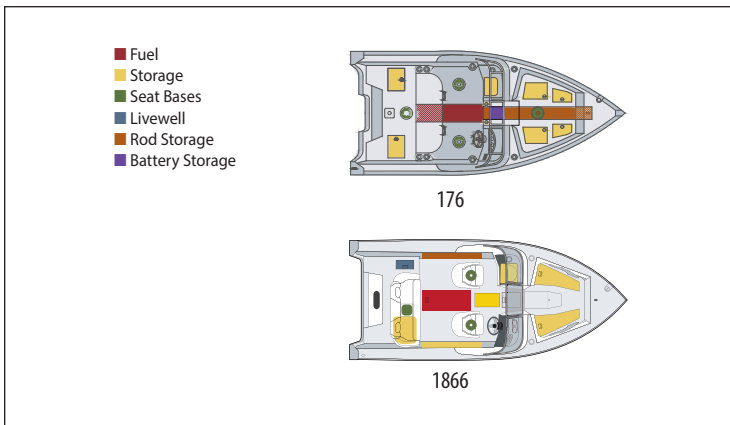

MirroCraft

2024 ALUMINUM BOATS

MirroCraft by Northport Marine, LLC
P.O. Box 380 / Gillett, Wisconsin 54124
Email: info@mirrocraft.com • www.mirrocraft.com

FEATURES

	176	1866	
Accessories	Ski Pylon	●	●
	"No Feedback" Steering	●	●
	Deck Hardware	●	●
	Battery Tray/Box	●	●
	Horn	●	●
Electrical	Bilge Pump w/Auto Float Switch	●	●
	12V Power Point	●	●
	12V/24V Trolling Plug	●	●
Instruments	Switches w/Circuit Breaker	●	●
	Volt	●	●
	Fuel	●	●
	Tachometer	●	●
Storage	Speedometer	●	●
	Center Rod Locker 7'	●	
	Rod Holders		●
	Stern	●	●
	Bow	●	●
Lighting	Floor (50"L x 27"W x 10"D)		●
	Lighted Livewell	●	●
	Courtesy	●	●
Livewell	Navigation	●	●
	67 Qt. Aerated Livewell (26"L x 10"W x 15"D)	●	
	97 Qt. Aerated Livewell (30"L x 17"W x 11"D)		●
Seating	Pedestal Bases	2	2
	Butt	1	✓
	Stern Bench	●	●
	Bucket Seats with Seat Sliders	2	2
	Removable Pedestal Seats	1	2
General Features	Cockpit Floor Vinyl	●	●
	29 Gallon Plastic Fuel Tank	●	●
	Full Walk-Thru Windshield	●	●
	Fiberglass Console	●	●
	Level Flotation	●	●

OPTIONS

	176	1866
Bow Cushions	✓	
Flip Up Cleats	✓	✓
Hydraulic Steering	✓	✓
Tilt Steering Wheel	✓	✓
Steering Wheel Upgrade	✓	✓
Carpeted Cockpit Floor	✓	✓
Deluxe Bow Trolling Panel	✓	✓
Mooring Cover	✓	✓
Stereo AM/FM/Bluetooth	✓	✓
Bimini Sun Top	✓	✓
Convertible Top	✓	✓
Side Curtains	✓	✓
Aft Curtains	✓	✓
Tonneau Cover	✓	✓
Walk Thru Curtain	✓	✓
Cockpit Cover	✓	✓
Stern Boarding Ladder	✓	✓
Swim Platform with Ladder	✓	✓
Battery Charger	✓	✓
Tackle Box	✓	✓
Drawer Storage	✓	

● Standard ✓ Optional *Indicates Pro Package Options