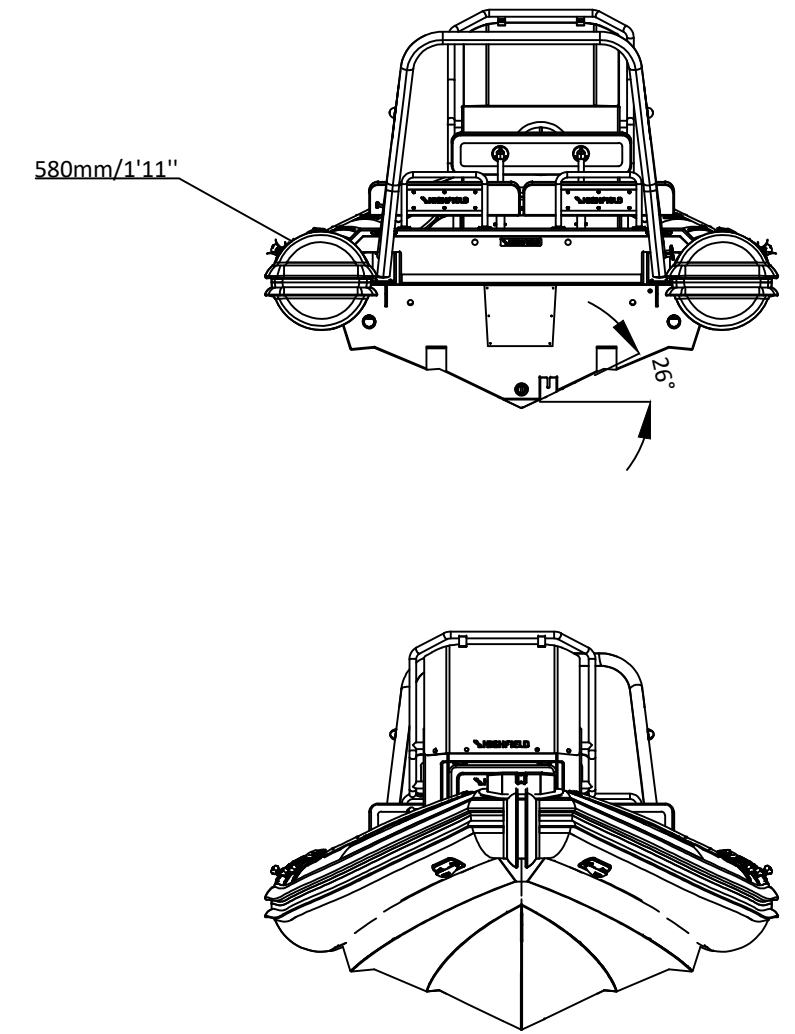

# PATROL 760SB

# SPECIFICATIONS

SPECIFICATIONS AND MAXIMUM CAPACITIES (Subject to change without notice. Tolerances: dimensions ±2.5%, weights ±5%)

MODEL	ISO 6185 PART	ISO 6185	Crew		#	Weight		Shaft	Outboard Engine		Shower kit		Fuel tank Capacity		Tow post		Rollbar		Wet Weight (Approximate) 150HP (111.9KW) +Fuel		AIR CHAMBERS	Pressure					
			KG	LB		KG	LB		KG	LB	KG	LB	L	GAL	KG	LB	KG	LB	KG	LB		PSI	BAR				
PA760 SB	3	C	1430	3153	12	900	1984	XL	223.8	300	312.5	689	980	2161	14.4	31.7	285	75	/	/	24	53	1499	3305	6	3.63	0.25

Boat weight includes: console ,seat ,rollbar