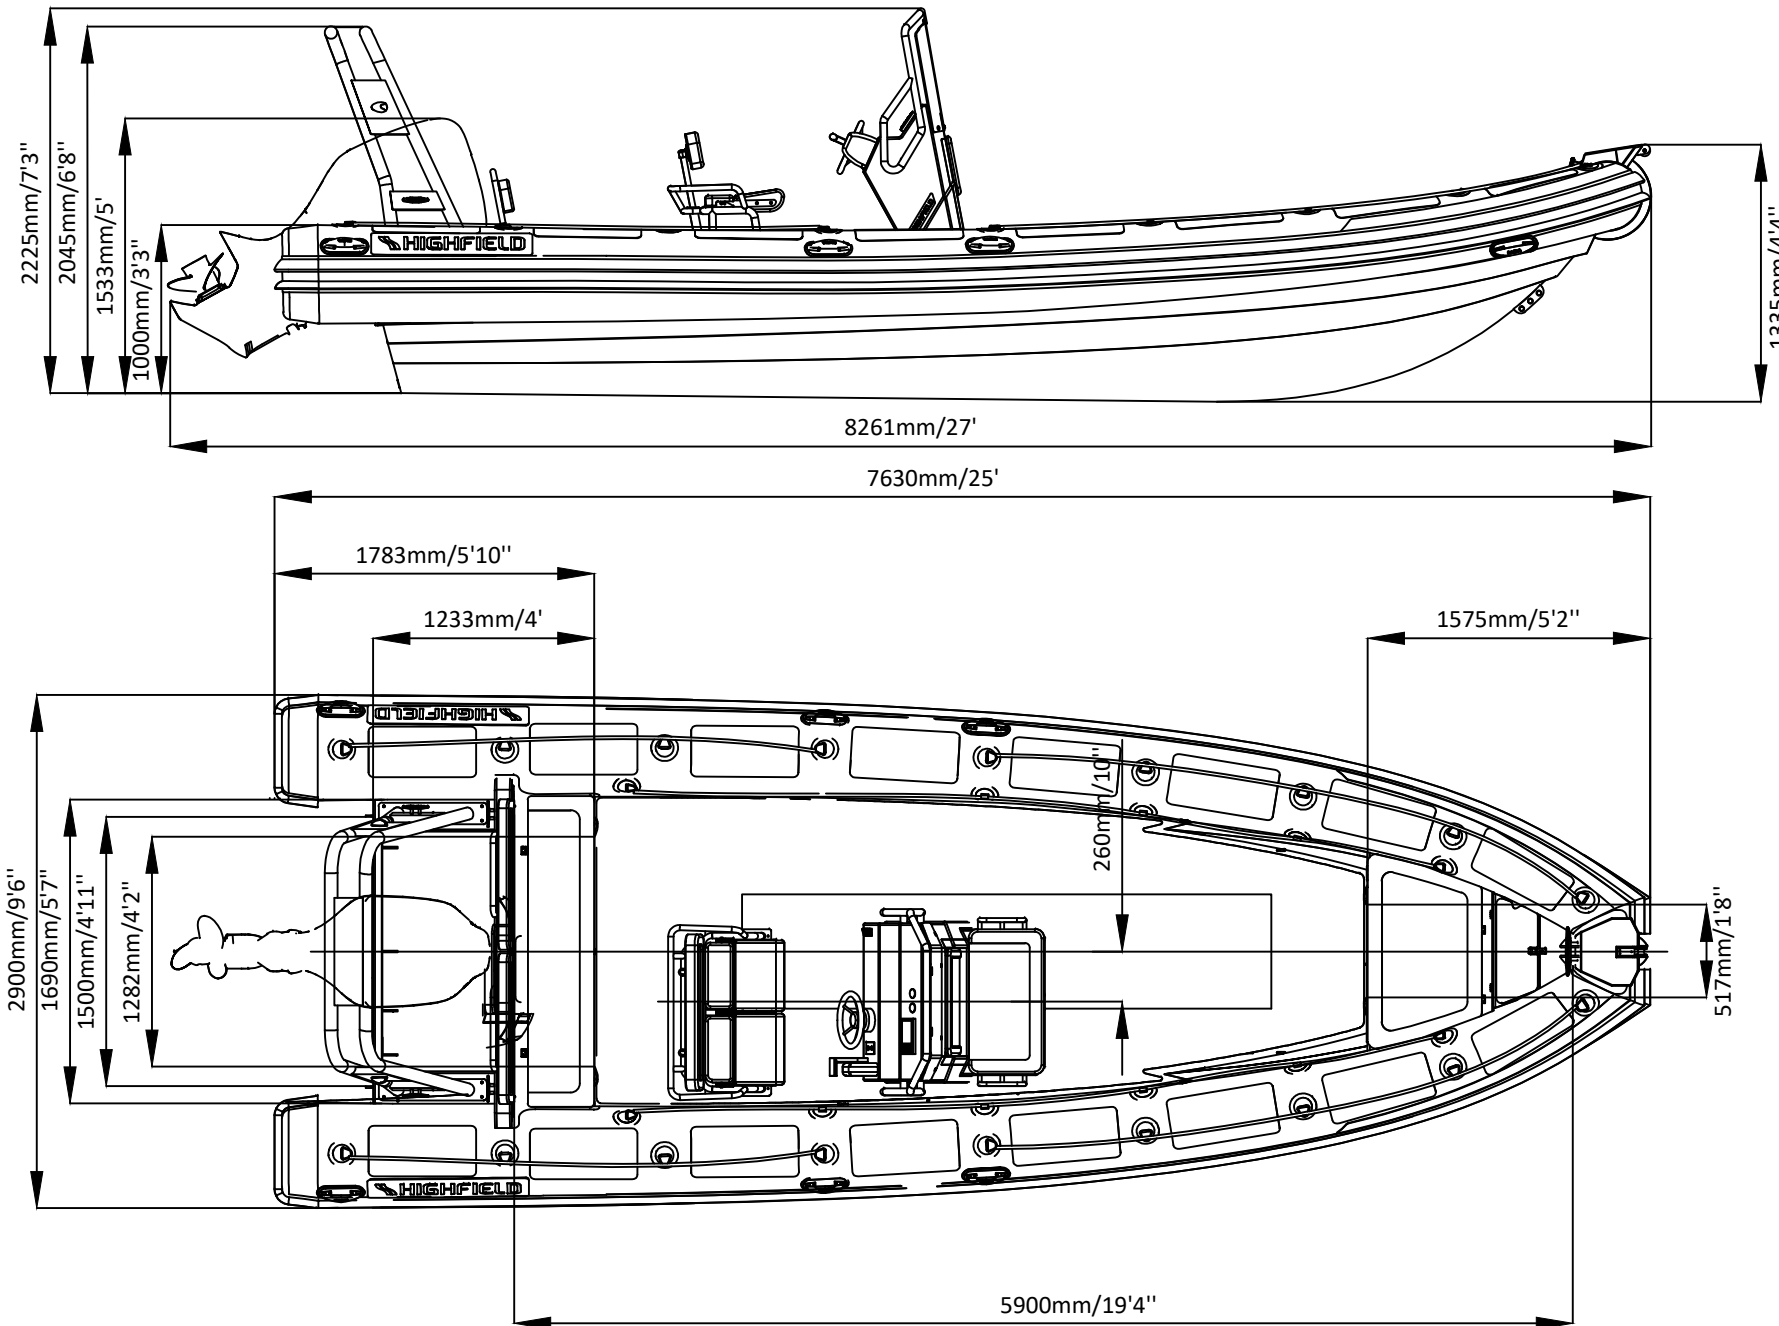

# PATROL 760SB

# SPECIFICATIONS

SPECIFICATIONS AND MAXIMUM CAPACITIES (Subject to change without notice. Tolerances: dimensions ±2.5%, weights ±5%)

MODEL	ISO 6185 PART	ISO 6185	Crew		#	Weight		Shaft	Outboard Engine		Shower kit		Fuel tank Capacity		Tow post		Rollbar		Wet Weight (Approximate) 150HP (111.9KW) +Fuel		AIR CHAMBERS	Pressure					
			KG	LB		KG	LB		KG	LB	KG	LB	L	GAL	KG	LB	KG	LB	KG	LB		PSI	BAR				
PA760 SB	3	C	1430	3153	12	900	1984	XL	223.8	300	312.5	689	980	2161	14.4	31.7	285	75	/	/	24	53	1499	3305	6	3.63	0.25

Boat weight includes: console ,seat ,rollbar