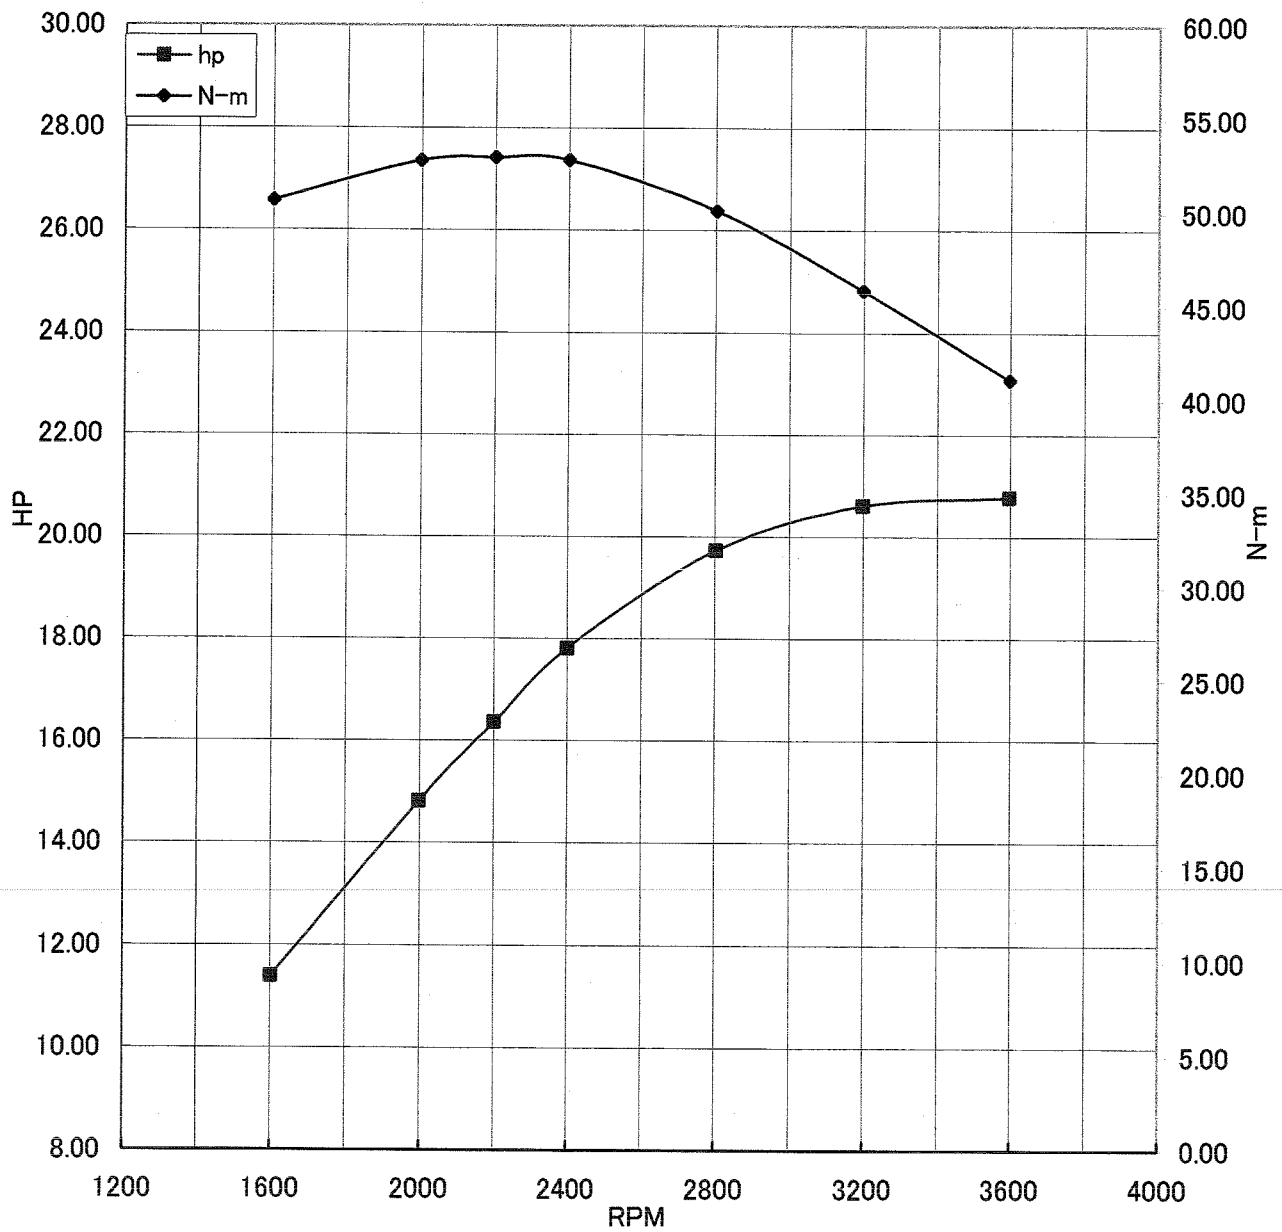

Kawasaki General Purpose Engine Gross Power Data According to SAE J1995

WOT ENGINE POWER PLOT

Kawasaki General purpose engine

Engine model/version : FX651V/BS00
Engine serial number : A12386
Test/run number : 240