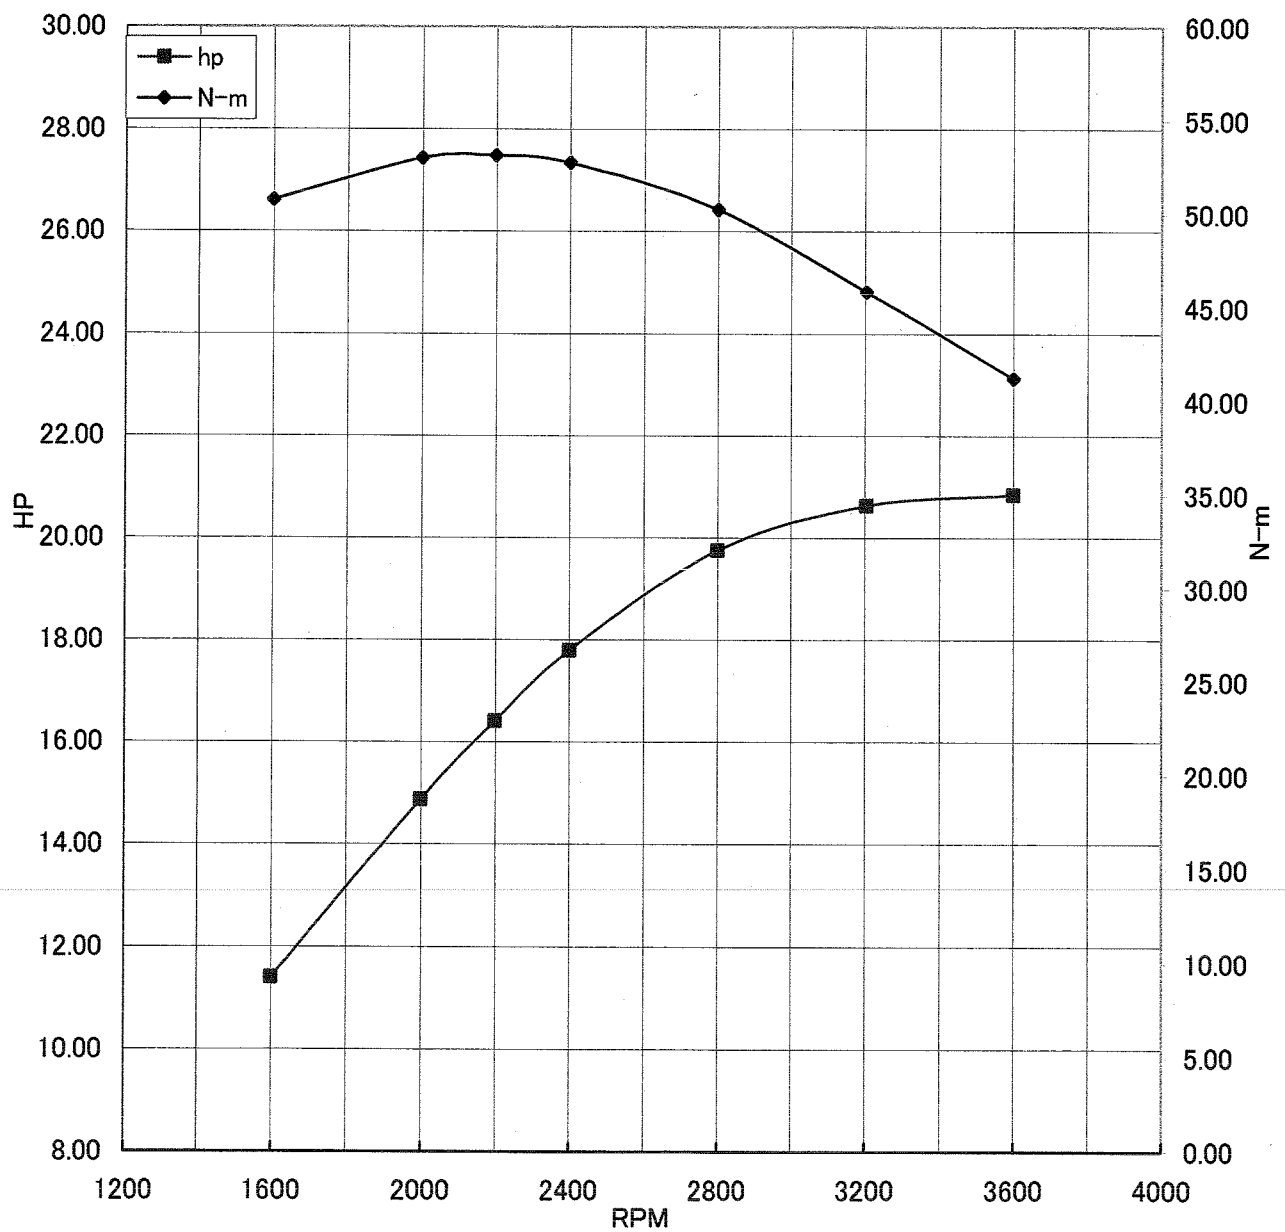

Kawasaki General Purpose Engine Gross Power Data According to SAE J1995

WOT ENGINE POWER PLOT

Kawasaki General purpose engine

Engine model/version : FX651V/BS00
Engine serial number : A12386
Test/run number : 241