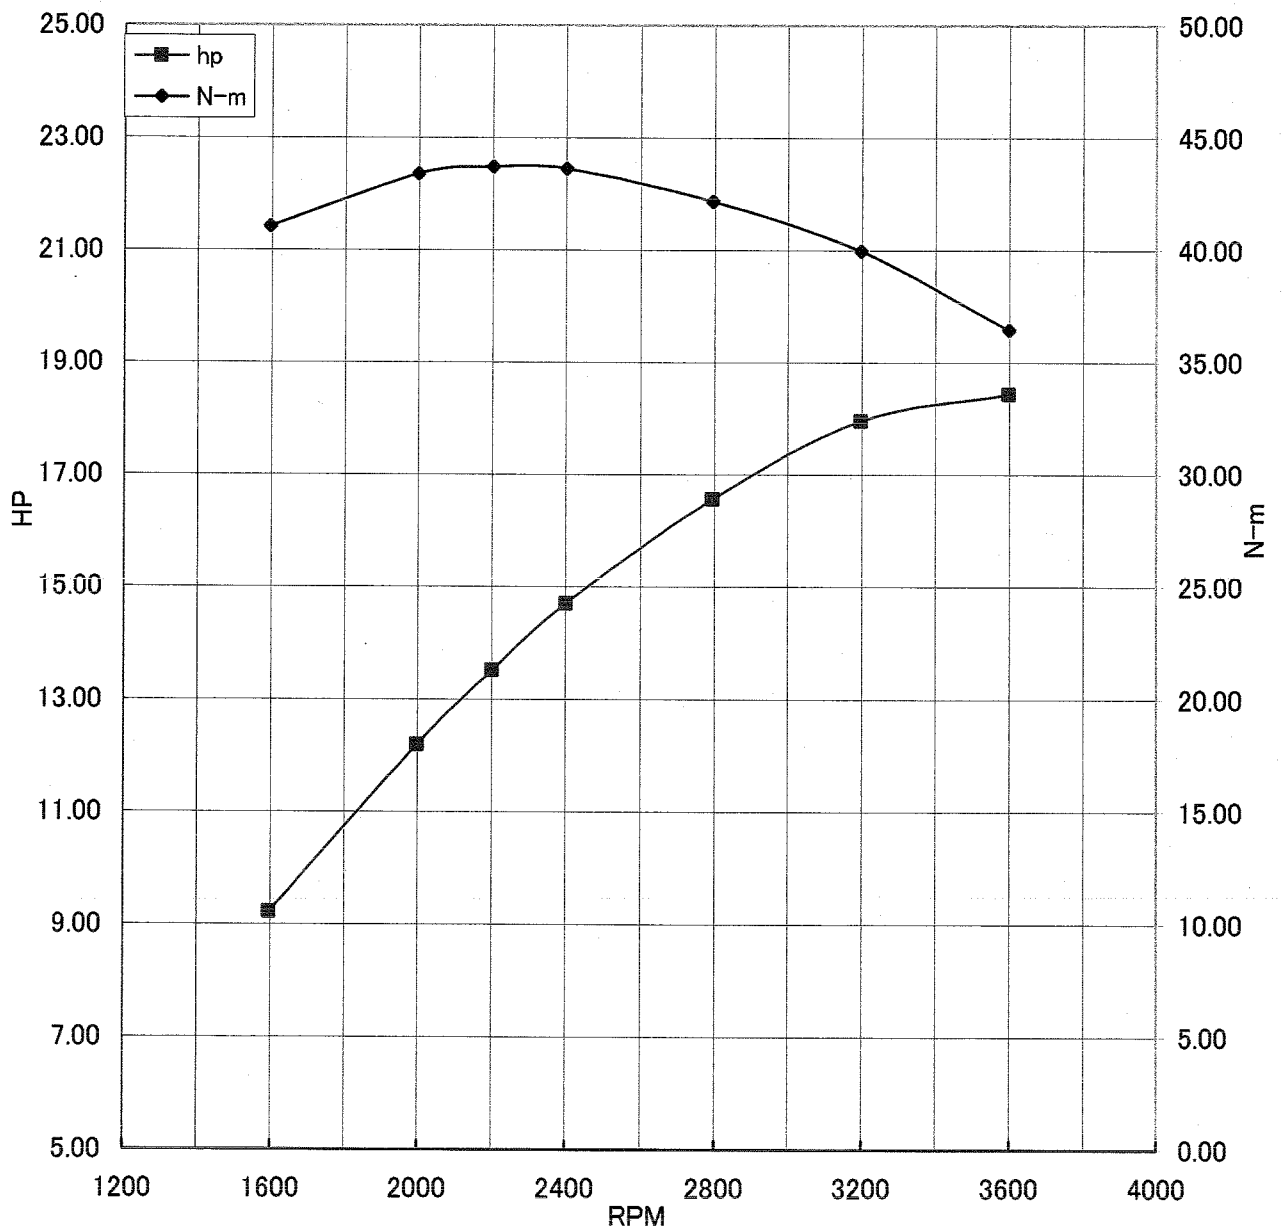

Kawasaki General Purpose Engine Gross Power Data According to SAE J1995

WOT ENGINE POWER PLOT

Kawasaki General purpose engine

Engine model/version : FR600V/AS00
Engine serial number : A00031
Test/run number : 310

Kawasaki General Purpose Engine Gross Power Data According to SAE J1995

WOT ENGINE POWER PLOT

Kawasaki General purpose engine

Engine model/version : FR600V/AS00
Engine serial number : A00031
Test/run number : 311

Kawasaki General Purpose Engine Gross Power Data According to SAE J1995

WOT ENGINE POWER PLOT

Kawasaki General purpose engine

Engine model/version : FR600V/AS00
Engine serial number : A00031
Test/run number : 312

Kawasaki General Purpose Engine Gross Power Data According to SAE J1995

WOT ENGINE POWER PLOT

Kawasaki General purpose engine

Engine model/version : FR600V/AS00
Engine serial number : A00032
Test/run number : 317