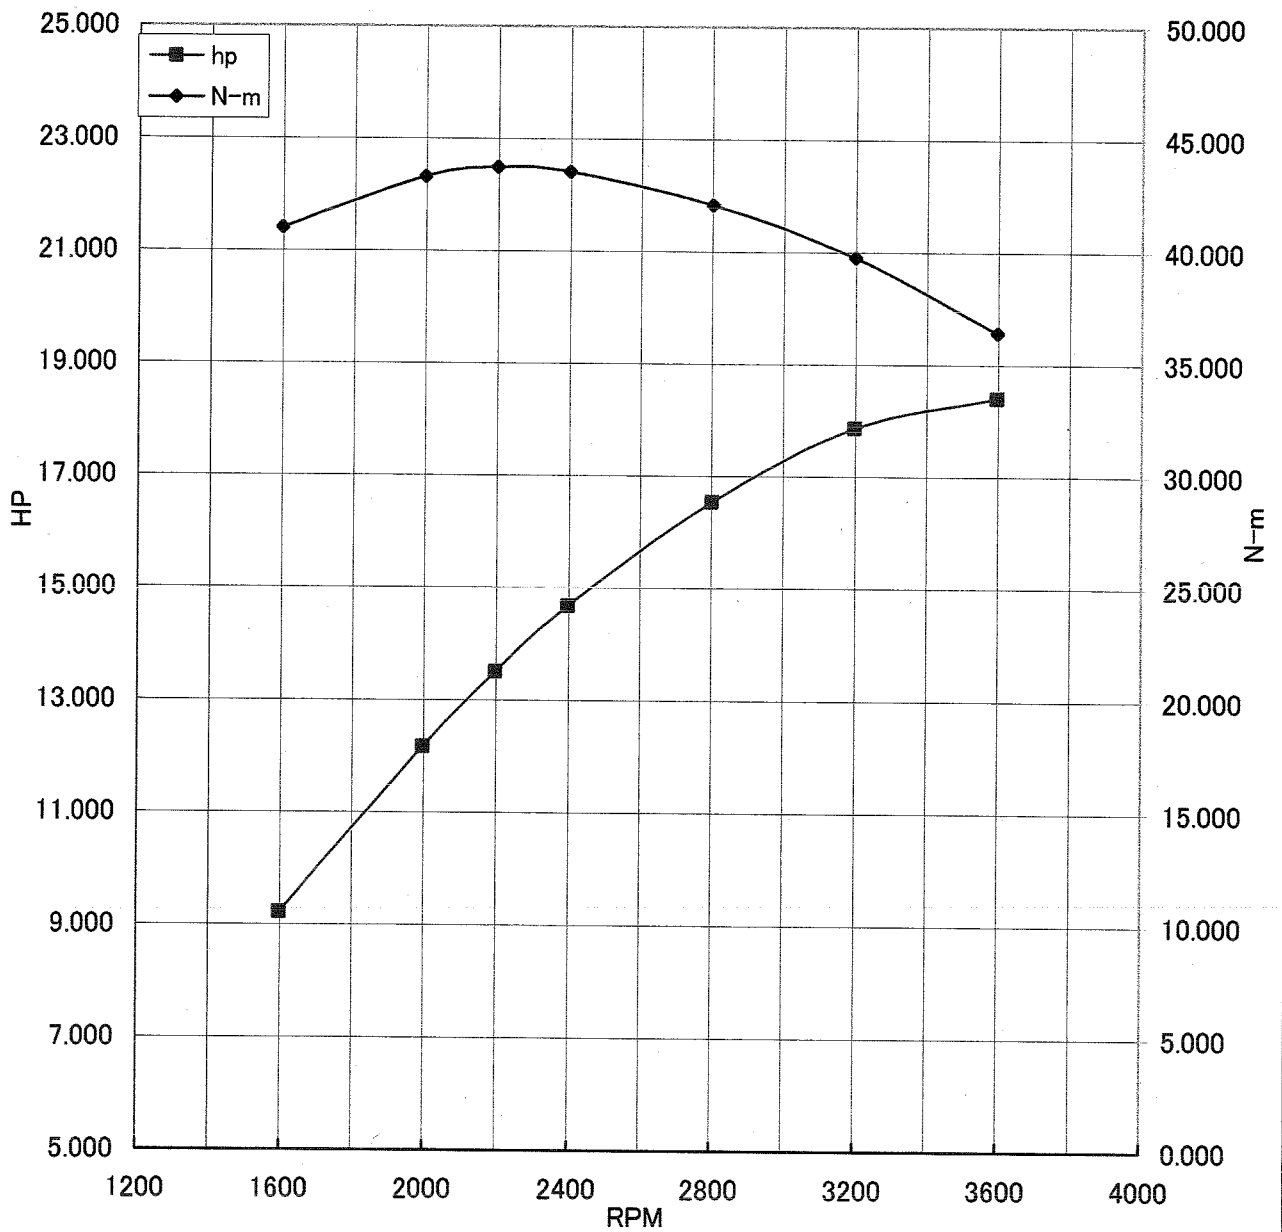

Kawasaki General Purpose Engine Gross Power Data According to SAE J1995

WOT ENGINE POWER PLOT

Kawasaki General purpose engine

Engine model/version : FR600V/AS00
Engine serial number : A00031
Test/run number : 310

Kawasaki General Purpose Engine Gross Power Data According to SAE J1995

WOT ENGINE POWER PLOT

Kawasaki General purpose engine

Engine model/version : FR600V/AS00
Engine serial number : A00031
Test/run number : 311

Kawasaki General Purpose Engine Gross Power Data According to SAE J1995

WOT ENGINE POWER PLOT

Kawasaki General purpose engine

Engine model/version : FR600V/AS00
Engine serial number : A00031
Test/run number : 312

Kawasaki General Purpose Engine Gross Power Data According to SAE J1995

WOT ENGINE POWER PLOT

Kawasaki General purpose engine

Engine model/version : FR600V/AS00
Engine serial number : A00032
Test/run number : 317