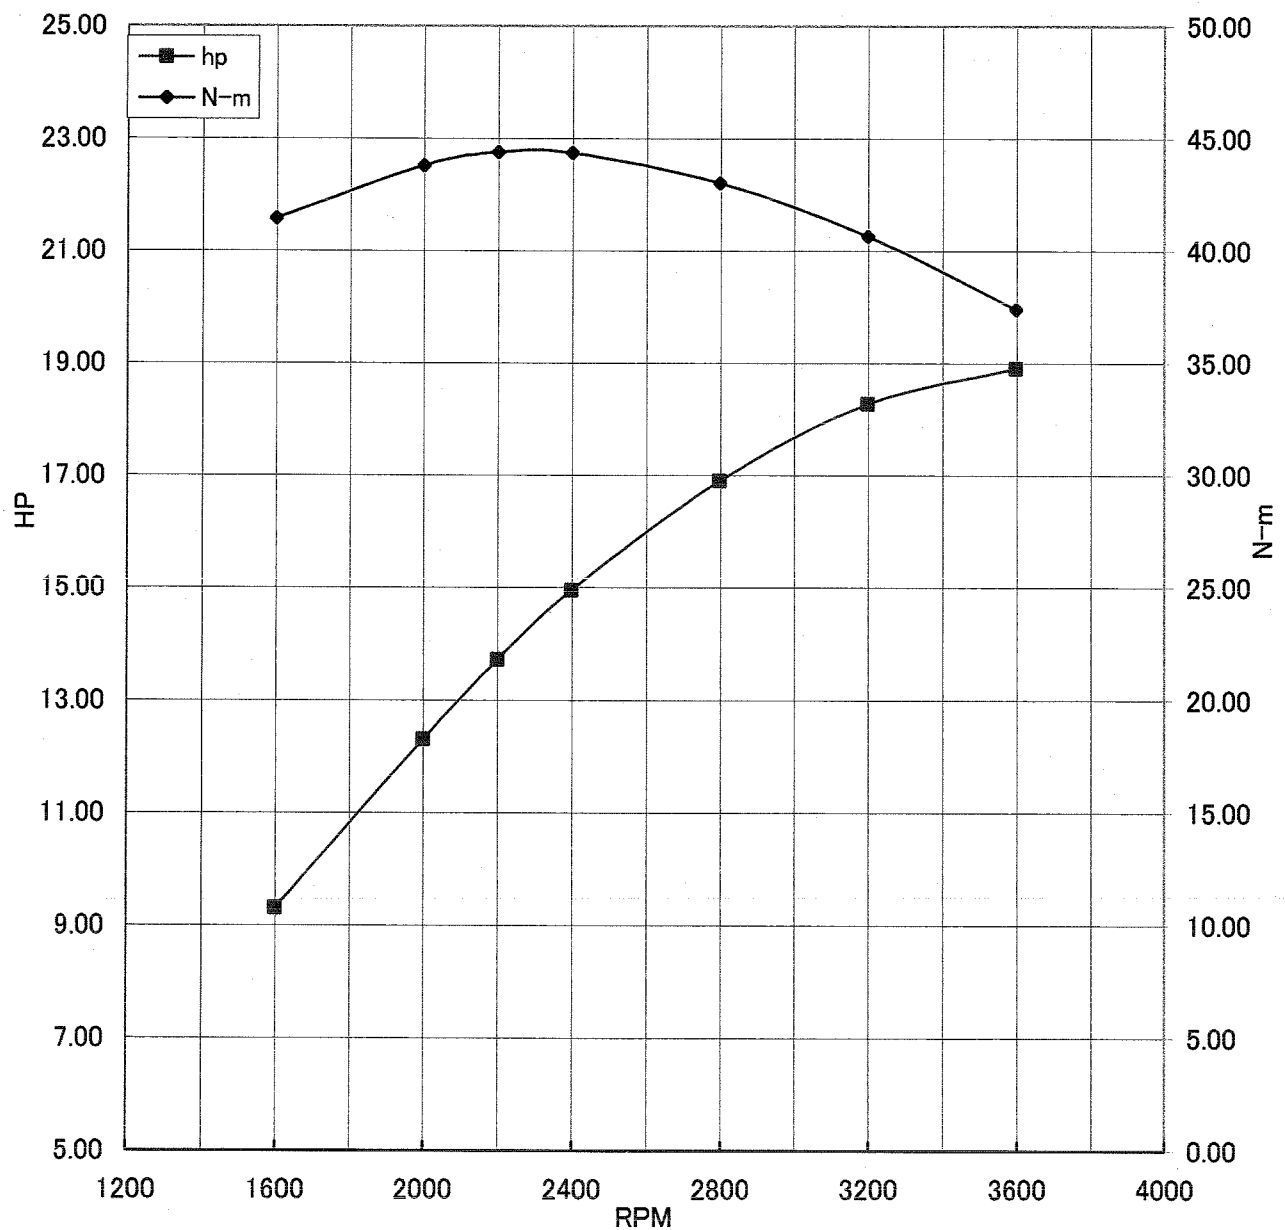

Kawasaki General Purpose Engine Gross Power Data According to SAE J1995

WOT ENGINE POWER PLOT

Kawasaki General purpose engine

Engine model/version : FR600V/AS00
Engine serial number : A00031
Test/run number : 310

Kawasaki General Purpose Engine Gross Power Data According to SAE J1995

WOT ENGINE POWER PLOT

Kawasaki General purpose engine

Engine model/version : FR600V/AS00
Engine serial number : A00031
Test/run number : 311

Kawasaki General Purpose Engine Gross Power Data According to SAE J1995

WOT ENGINE POWER PLOT

Kawasaki General purpose engine

Engine model/version : FR600V/AS00
Engine serial number : A00031
Test/run number : 312

Kawasaki General Purpose Engine Gross Power Data According to SAE J1995

WOT ENGINE POWER PLOT

Kawasaki General purpose engine

Engine model/version : FR600V/AS00
Engine serial number : A00032
Test/run number : 317