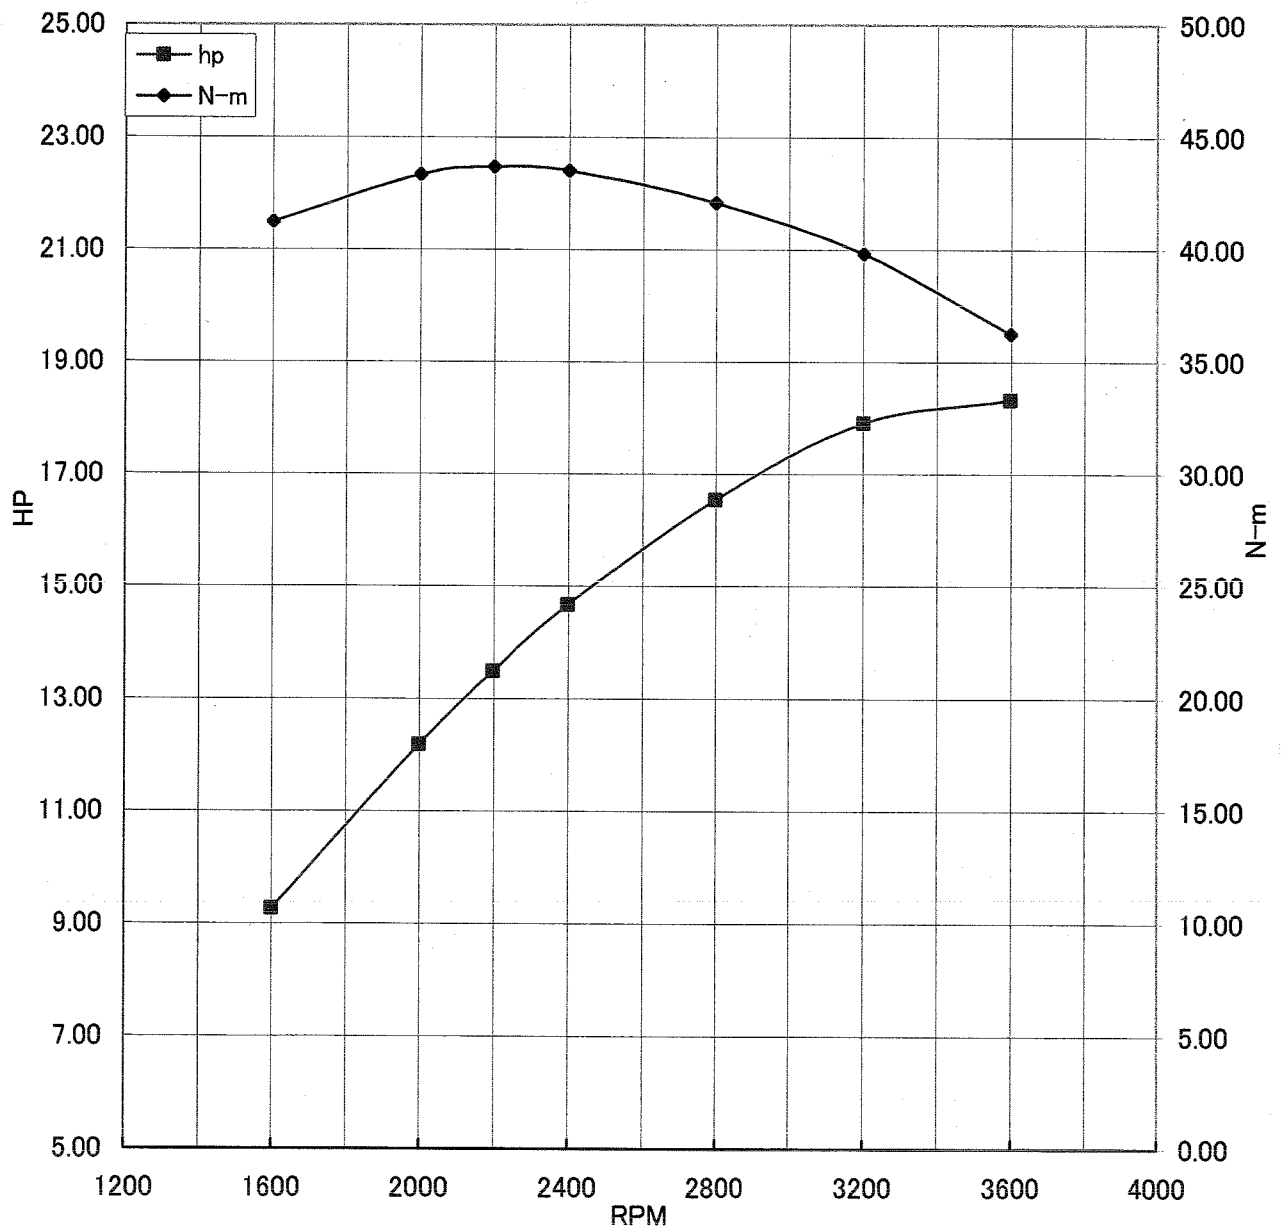

Kawasaki General Purpose Engine Gross Power Data According to SAE J1995

WOT ENGINE POWER PLOT

Kawasaki General purpose engine

Engine model/version : FR600V/AS00
Engine serial number : A00031
Test/run number : 310

Kawasaki General Purpose Engine Gross Power Data According to SAE J1995

WOT ENGINE POWER PLOT

Kawasaki General purpose engine

Engine model/version : FR600V/AS00
Engine serial number : A00031
Test/run number : 311

Kawasaki General Purpose Engine Gross Power Data According to SAE J1995

WOT ENGINE POWER PLOT

Kawasaki General purpose engine

Engine model/version : FR600V/AS00
Engine serial number : A00031
Test/run number : 312

Kawasaki General Purpose Engine Gross Power Data According to SAE J1995

WOT ENGINE POWER PLOT

Kawasaki General purpose engine

Engine model/version : FR600V/AS00
Engine serial number : A00032
Test/run number : 317