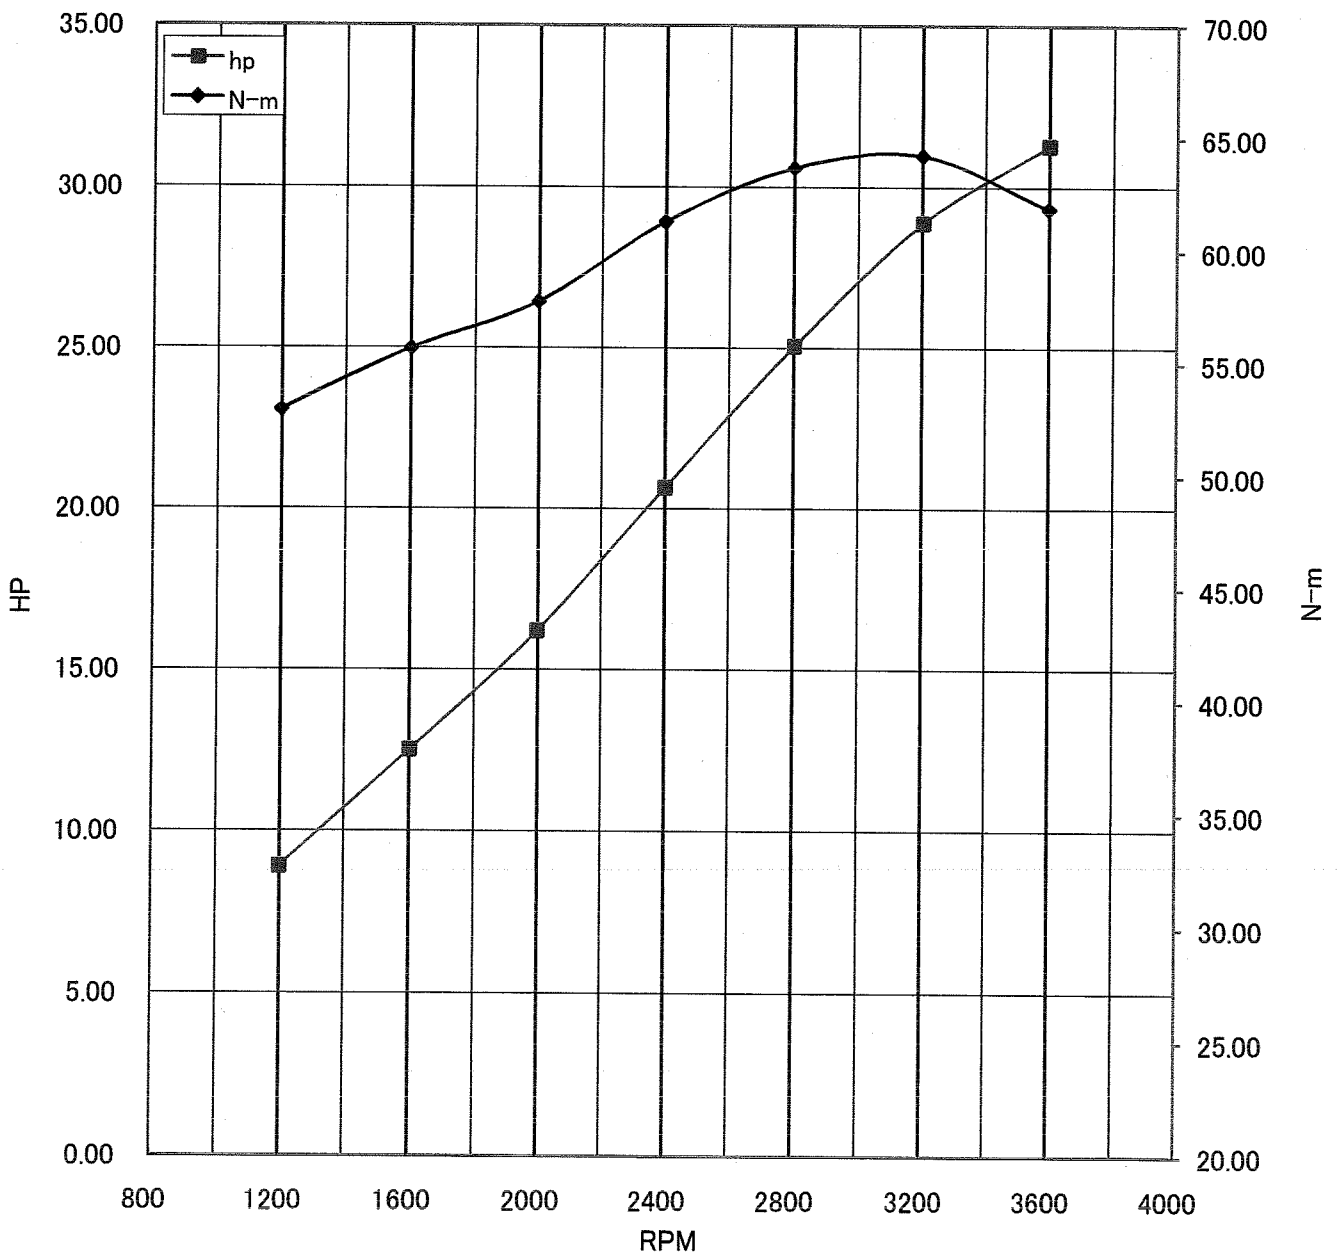

Kawasaki General Purpose Engine Gross Power Data According to SAE J1995

WOT ENGINE POWER PLOT

Kawasaki General purpose engine

Engine model/version : FD851D/AS00
Engine serial number : 000029
Test/run number : 21

Kawasaki General Purpose Engine Gross Power Data According to SAE J1995

WOT ENGINE POWER PLOT

Kawasaki General purpose engine

Engine model/version : FD851D/AS00
Engine serial number : 000029
Test/run number : 22

Kawasaki General Purpose Engine Gross Power Data According to SAE J1995

WOT ENGINE POWER PLOT

Kawasaki General purpose engine

Engine model/version : FD851D/AS00
Engine serial number : 000029
Test/run number : 23

Kawasaki General Purpose Engine Gross Power Data According to SAE J1995

WOT ENGINE POWER PLOT

Kawasaki General purpose engine

Engine model/version : FD851D/AS00
Engine serial number : 000037
Test/run number : 25