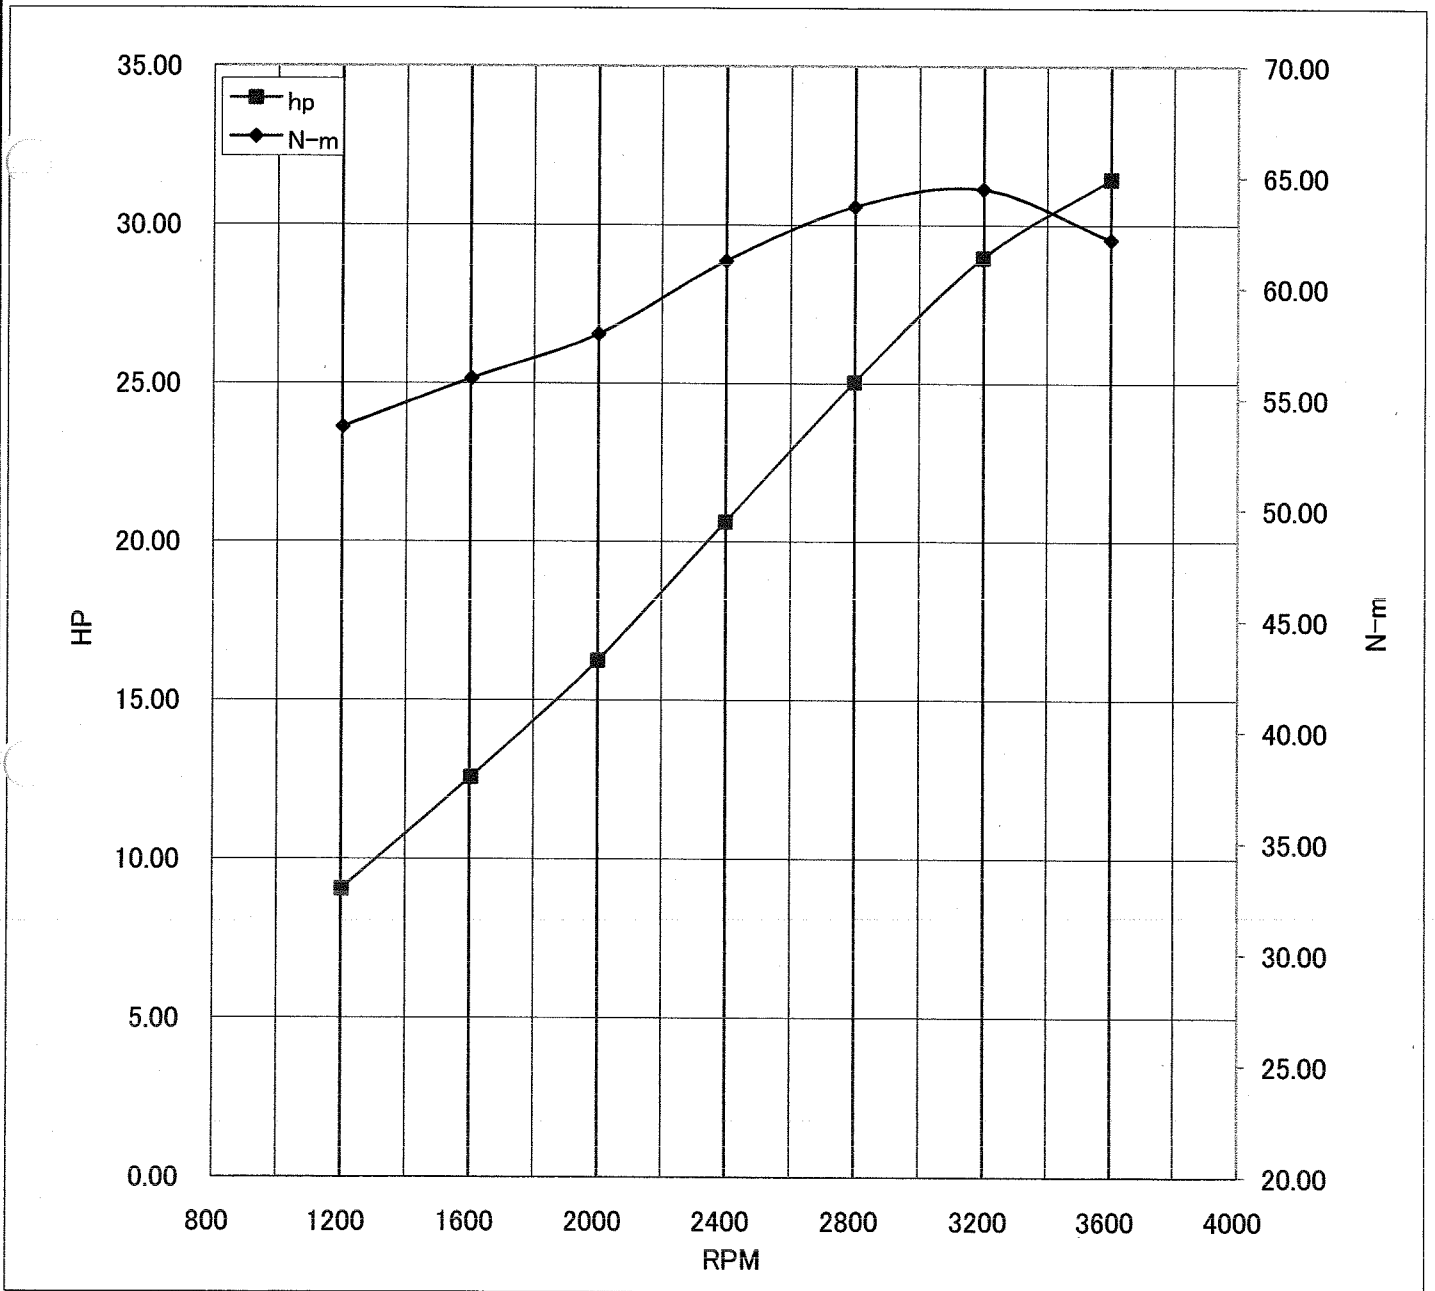

Kawasaki General Purpose Engine Gross Power Data According to SAE J1995

WOT ENGINE POWER PLOT

Kawasaki General purpose engine

Engine model/version : FD851D/AS00
Engine serial number : 000029
Test/run number : 21

Kawasaki General Purpose Engine Gross Power Data According to SAE J1995

WOT ENGINE POWER PLOT

Kawasaki General purpose engine

Engine model/version : FD851D/AS00
Engine serial number : 000029
Test/run number : 22

Kawasaki General Purpose Engine Gross Power Data According to SAE J1995

WOT ENGINE POWER PLOT

Kawasaki General purpose engine

Engine model/version : FD851D/AS00
Engine serial number : 000029
Test/run number : 23

Kawasaki General Purpose Engine Gross Power Data According to SAE J1995

WOT ENGINE POWER PLOT

Kawasaki General purpose engine

Engine model/version : FD851D/AS00
Engine serial number : 000037
Test/run number : 25