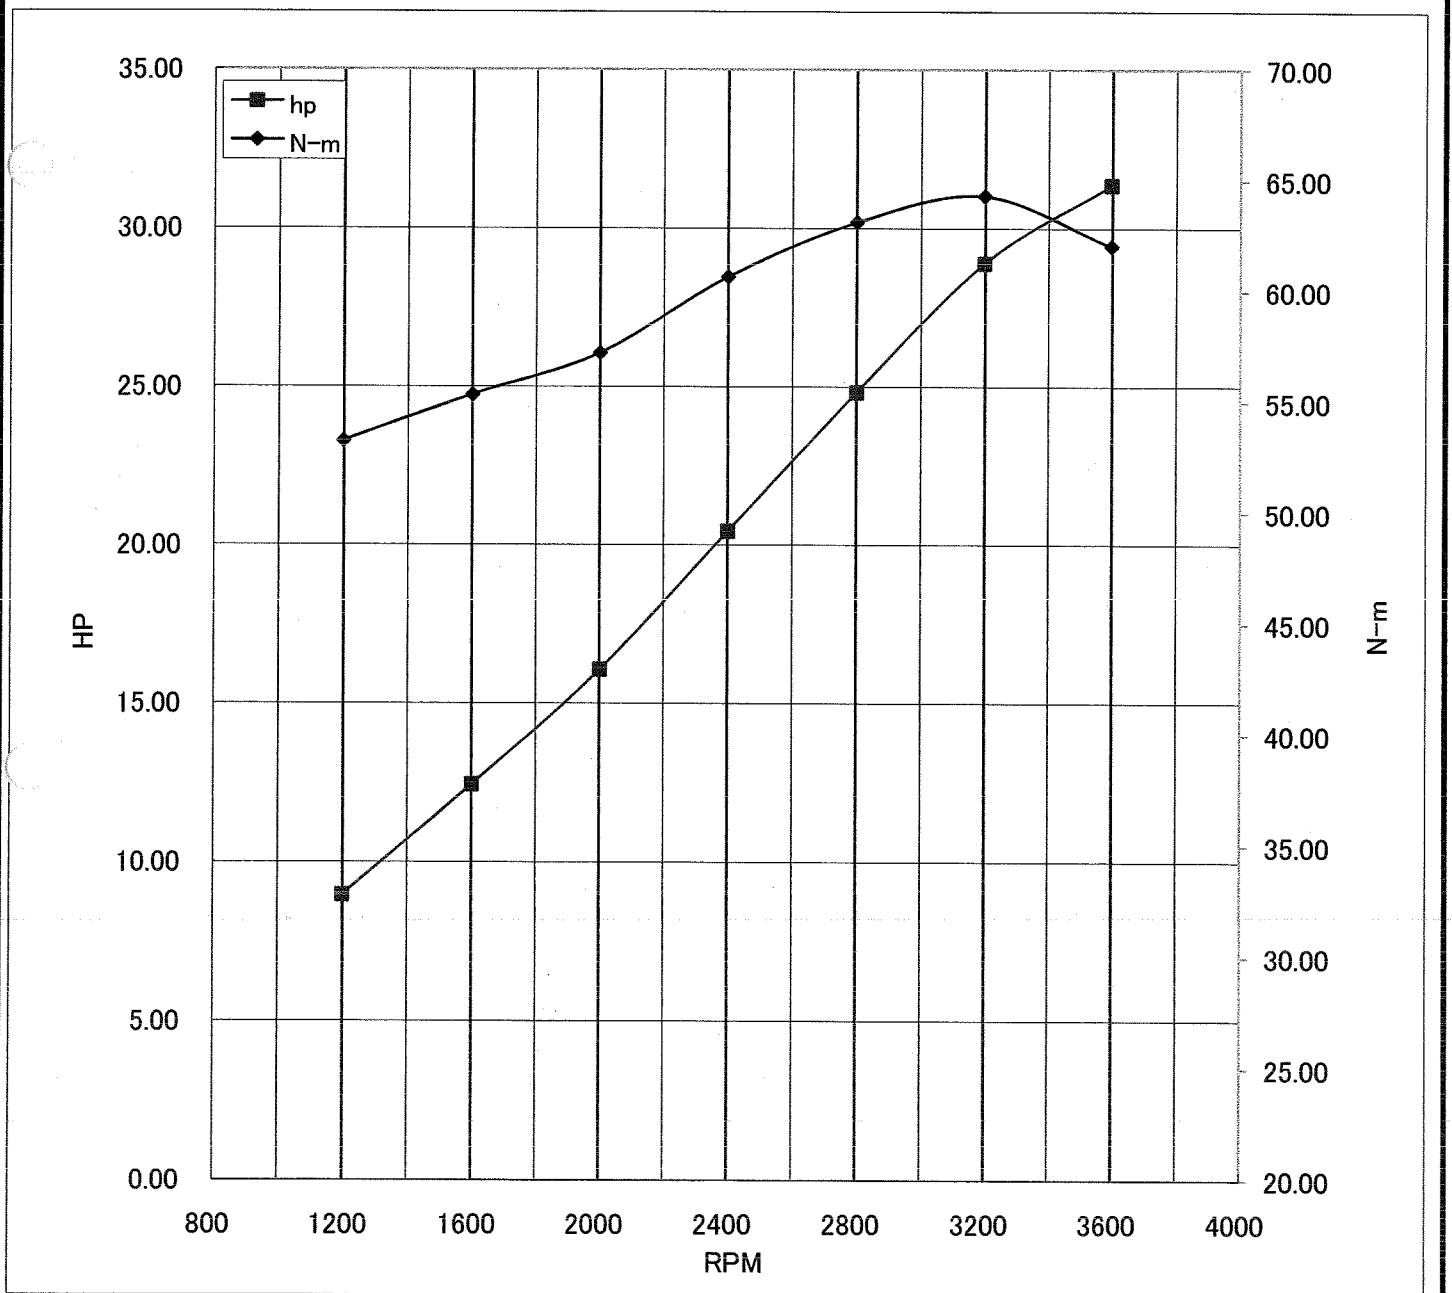

Kawasaki General Purpose Engine Gross Power Data According to SAE J1995

WOT ENGINE POWER PLOT

Kawasaki General purpose engine

Engine model/version : FD851D/AS00
Engine serial number : 000029
Test/run number : 21

Kawasaki General Purpose Engine Gross Power Data According to SAE J1995

WOT ENGINE POWER PLOT

Kawasaki General purpose engine

Engine model/version : FD851D/AS00
Engine serial number : 000029
Test/run number : 22

Kawasaki General Purpose Engine Gross Power Data According to SAE J1995

WOT ENGINE POWER PLOT

Kawasaki General purpose engine

Engine model/version : FD851D/AS00
Engine serial number : 000029
Test/run number : 23

Kawasaki General Purpose Engine Gross Power Data According to SAE J1995

WOT ENGINE POWER PLOT

Kawasaki General purpose engine

Engine model/version : FD851D/AS00
Engine serial number : 000037
Test/run number : 25