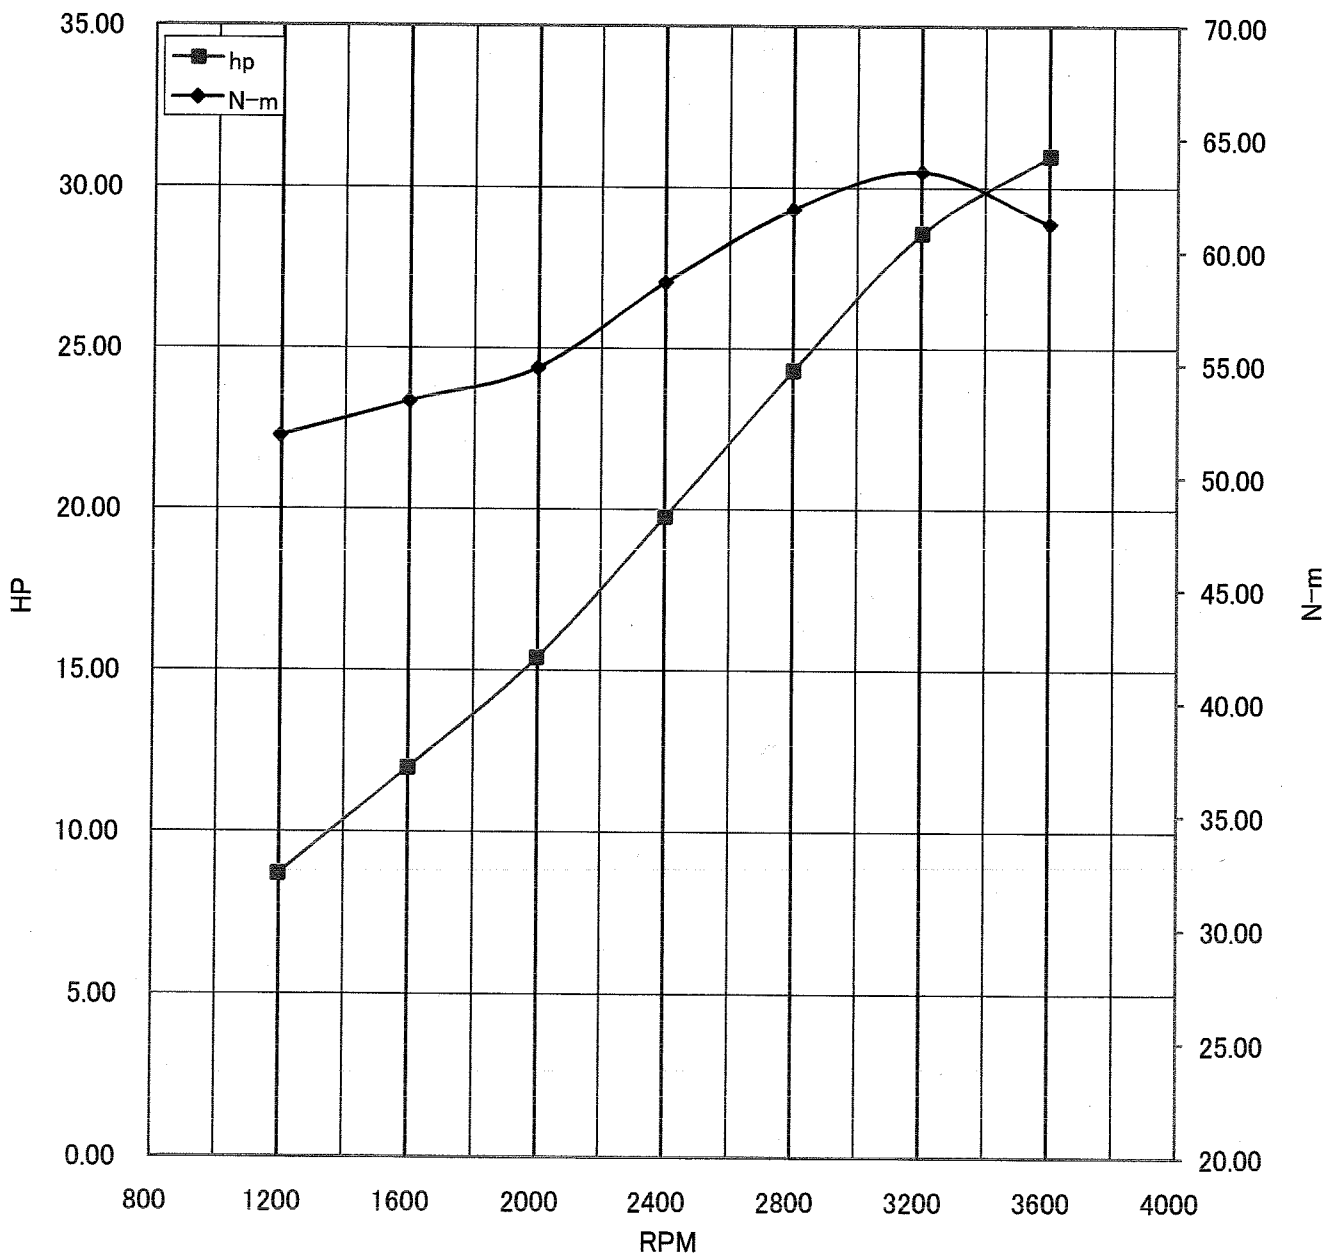

Kawasaki General Purpose Engine Gross Power Data According to SAE J1995

WOT ENGINE POWER PLOT

Kawasaki General purpose engine

Engine model/version : FD851D/AS00
Engine serial number : 000037
Test/run number : 25