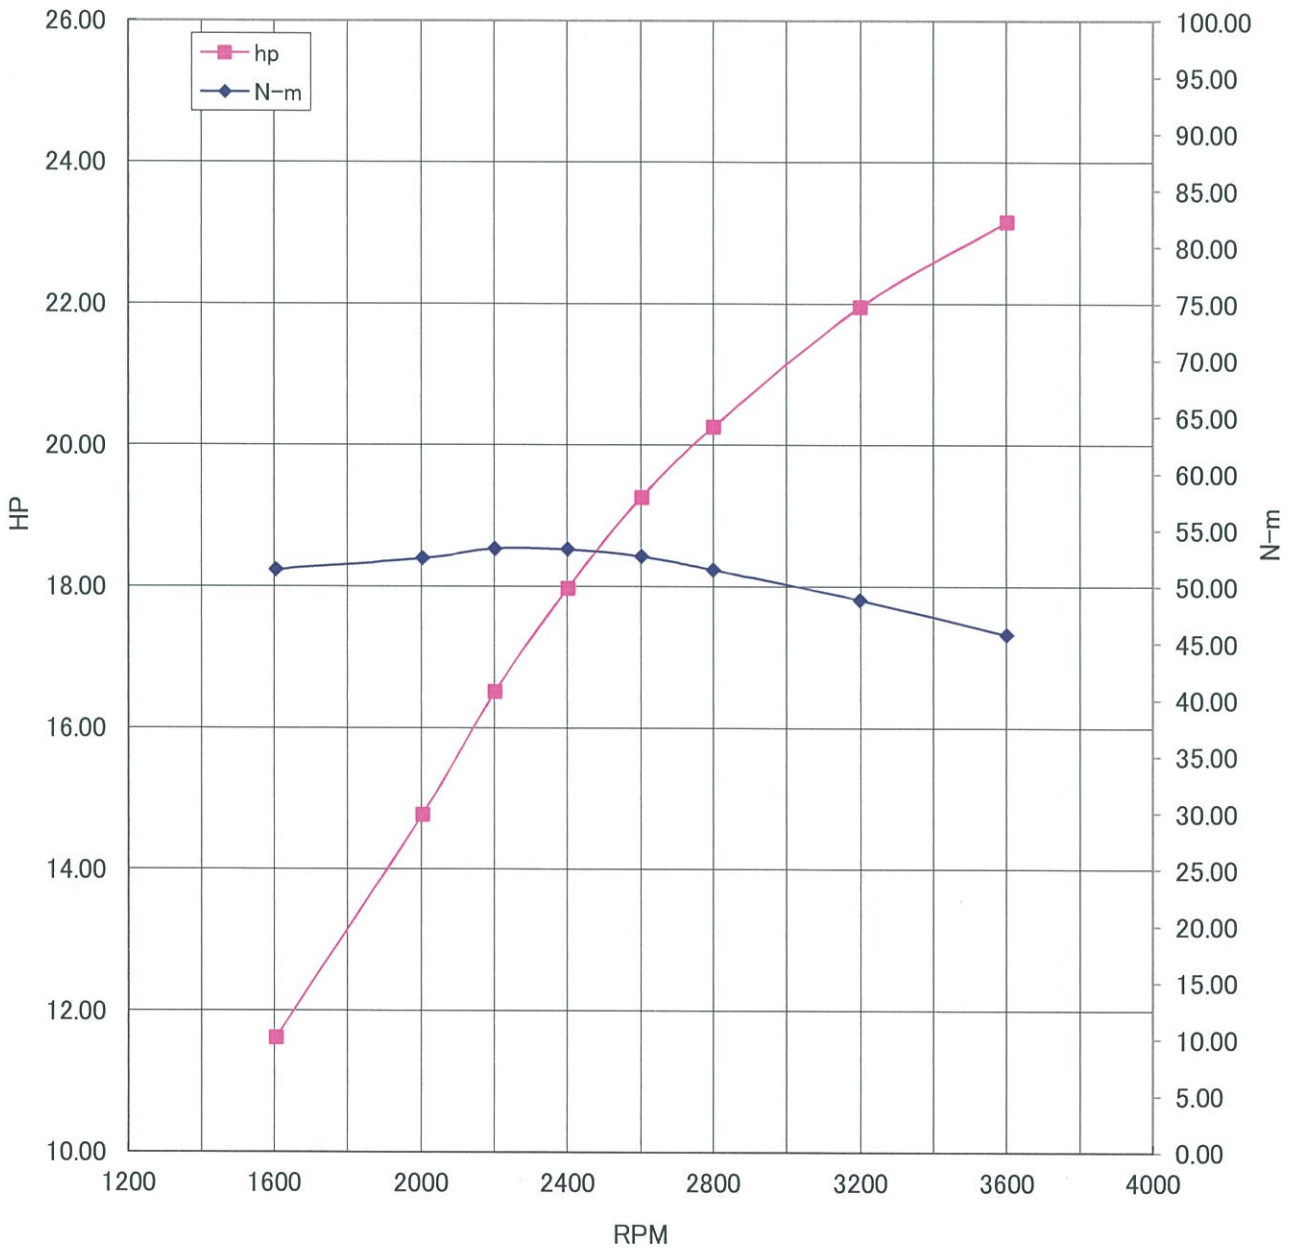

WOT ENGINE POWER PLOT

Kawasaki General purpose engine

Engine model/version : FT691V (Carburetor)
Engine serial number : A03100
Test/run number : 818

WOT ENGINE POWER PLOT

Kawasaki General purpose engine

Engine model/version : FT691V (Carburetor)
Engine serial number : A03098
Test/run number : 748

Kawasaki General Purpose Engine Gross Power Data According to SAE J1995

WOT ENGINE POWER PLOT

Kawasaki General purpose engine

Engine model/version : FT691V (Carburetor)
Engine serial number : A03095
Test/run number : 773

Kawasaki General Purpose Engine Gross Power Data According to SAE J1995

WOT ENGINE POWER PLOT

Kawasaki General purpose engine

Engine model/version : FT691V (Carburetor)
Engine serial number : A03095
Test/run number : 774

WOT ENGINE POWER PLOT

Kawasaki General purpose engine

Engine model/version : FT691V (Carburetor)
Engine serial number : A03095
Test/run number : 775