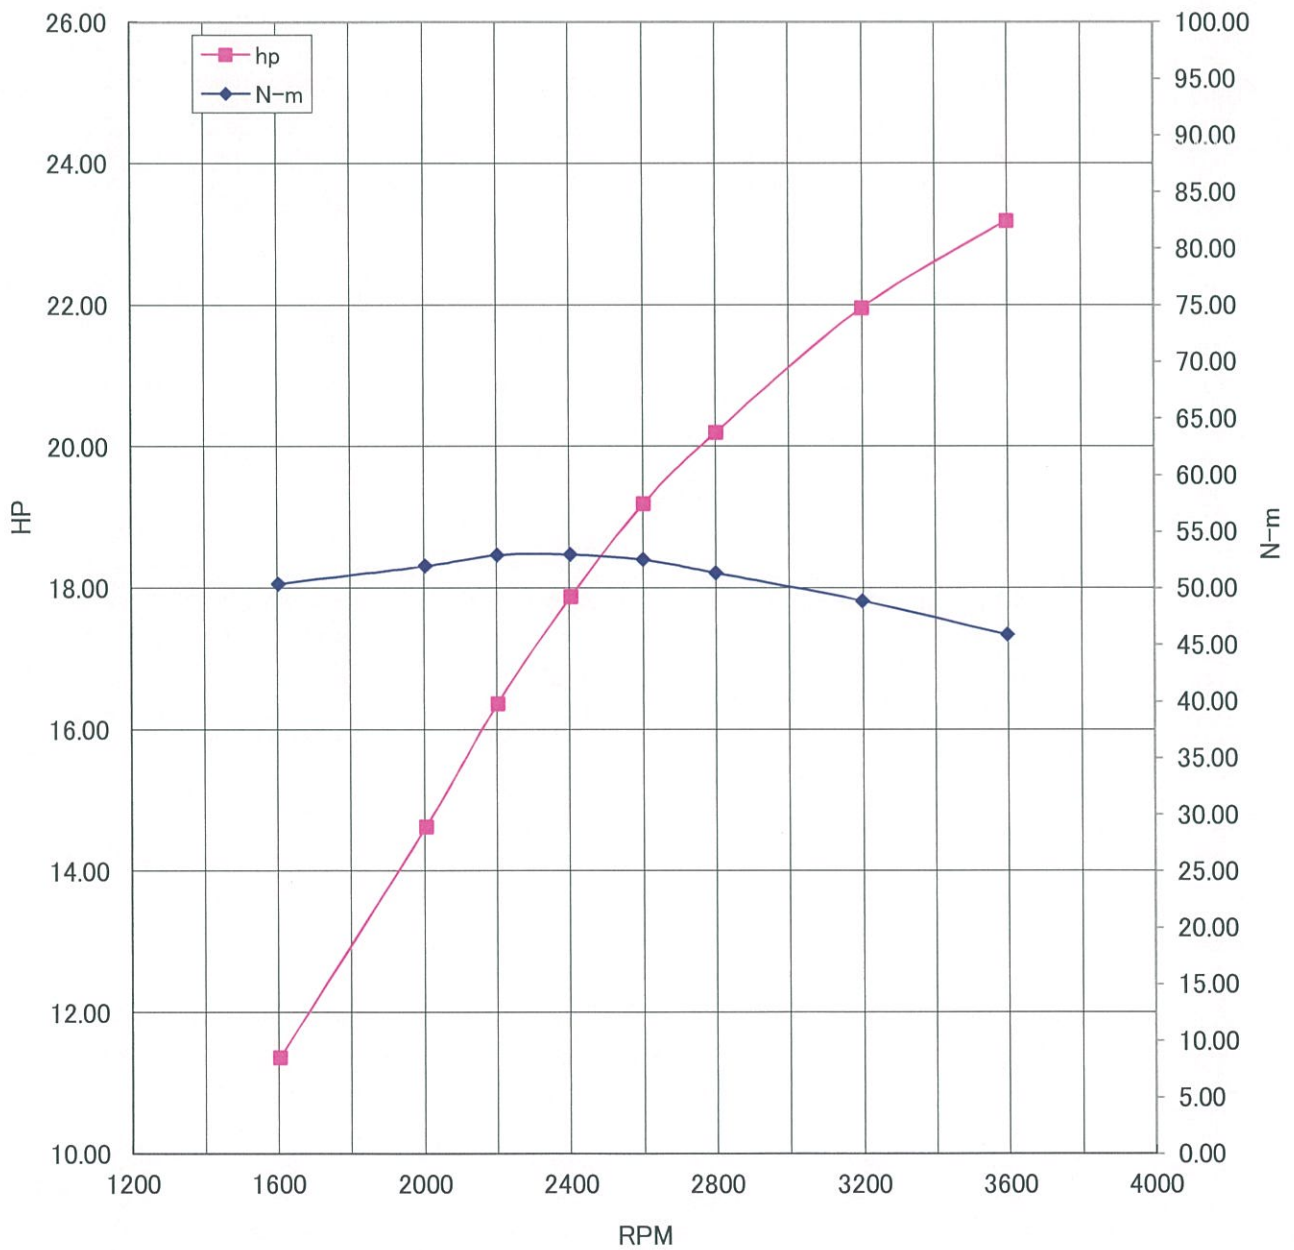

WOT ENGINE POWER PLOT

Kawasaki General purpose engine

Engine model/version : FT691V (Carburetor)
Engine serial number : A03100
Test/run number : 818

WOT ENGINE POWER PLOT

Kawasaki General purpose engine

Engine model/version : FT691V (Carburetor)
Engine serial number : A03098
Test/run number : 748

Kawasaki General Purpose Engine Gross Power Data According to SAE J1995

WOT ENGINE POWER PLOT

Kawasaki General purpose engine

Engine model/version : FT691V (Carburetor)
Engine serial number : A03095
Test/run number : 773

Kawasaki General Purpose Engine Gross Power Data According to SAE J1995

WOT ENGINE POWER PLOT

Kawasaki General purpose engine

Engine model/version : FT691V (Carburetor)
Engine serial number : A03095
Test/run number : 774

WOT ENGINE POWER PLOT

Kawasaki General purpose engine

Engine model/version : FT691V (Carburetor)
Engine serial number : A03095
Test/run number : 775