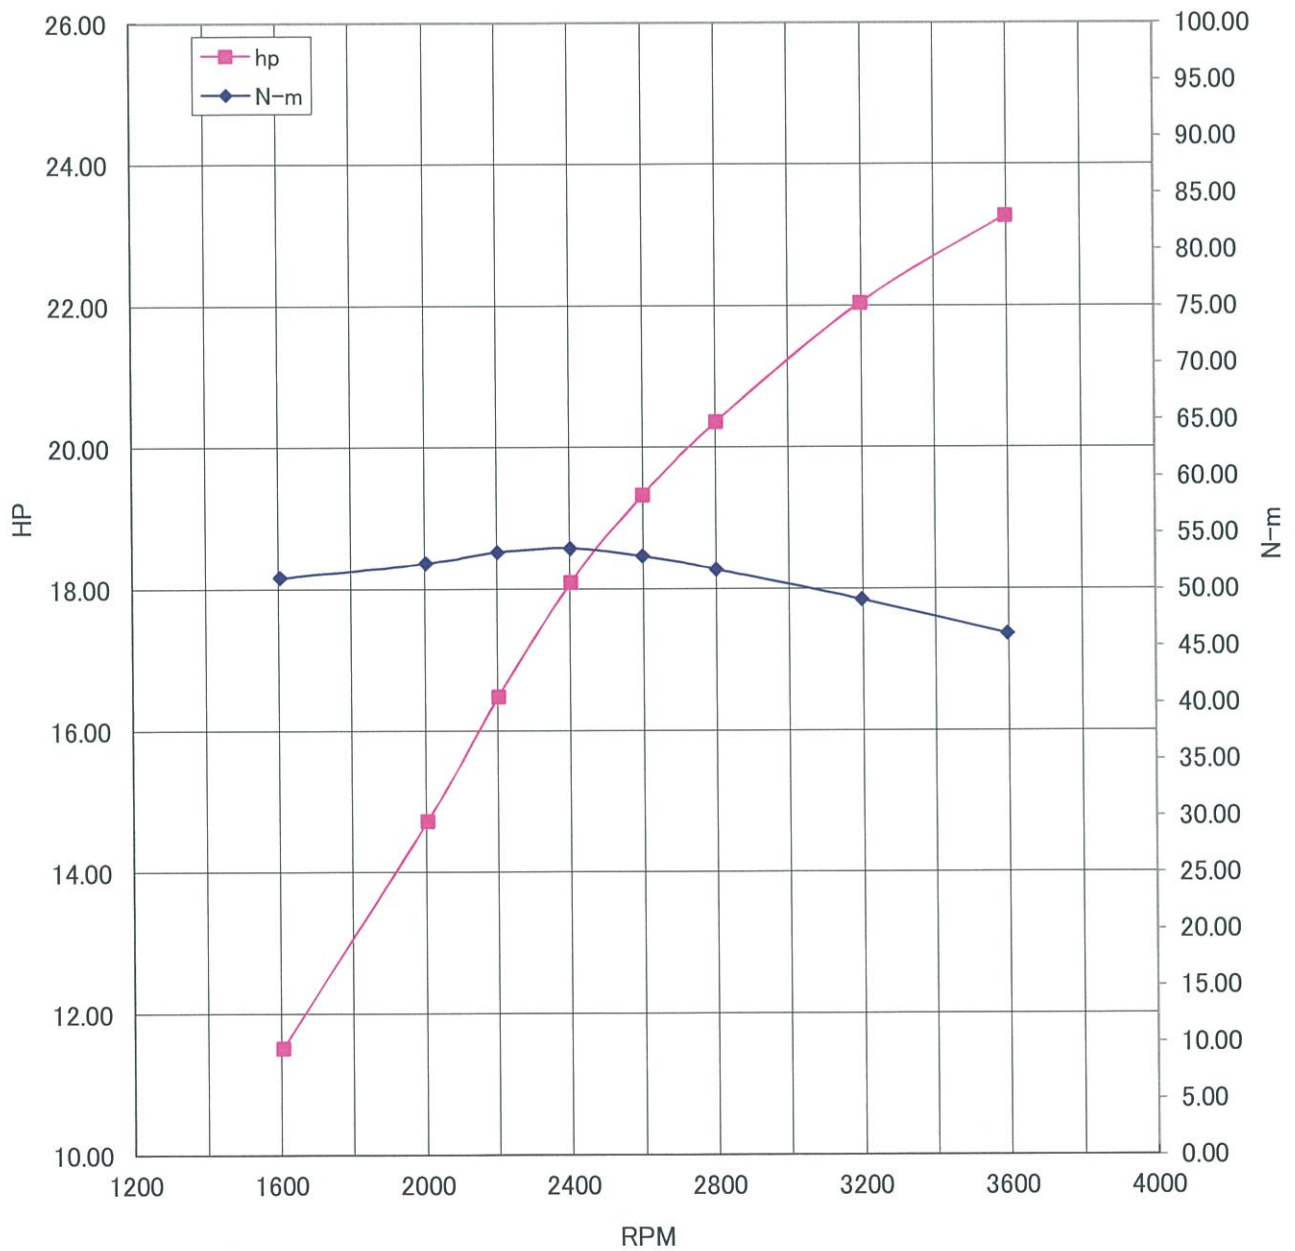

WOT ENGINE POWER PLOT

Kawasaki General purpose engine

Engine model/version : FT691V (Carburetor)
Engine serial number : A03100
Test/run number : 818

WOT ENGINE POWER PLOT

Kawasaki General purpose engine

Engine model/version : FT691V (Carburetor)
Engine serial number : A03098
Test/run number : 748

Kawasaki General Purpose Engine Gross Power Data According to SAE J1995

WOT ENGINE POWER PLOT

Kawasaki General purpose engine

Engine model/version : FT691V (Carburetor)
Engine serial number : A03095
Test/run number : 773

Kawasaki General Purpose Engine Gross Power Data According to SAE J1995

WOT ENGINE POWER PLOT

Kawasaki General purpose engine

Engine model/version : FT691V (Carburetor)
Engine serial number : A03095
Test/run number : 774

WOT ENGINE POWER PLOT

Kawasaki General purpose engine

Engine model/version : FT691V (Carburetor)
Engine serial number : A03095
Test/run number : 775