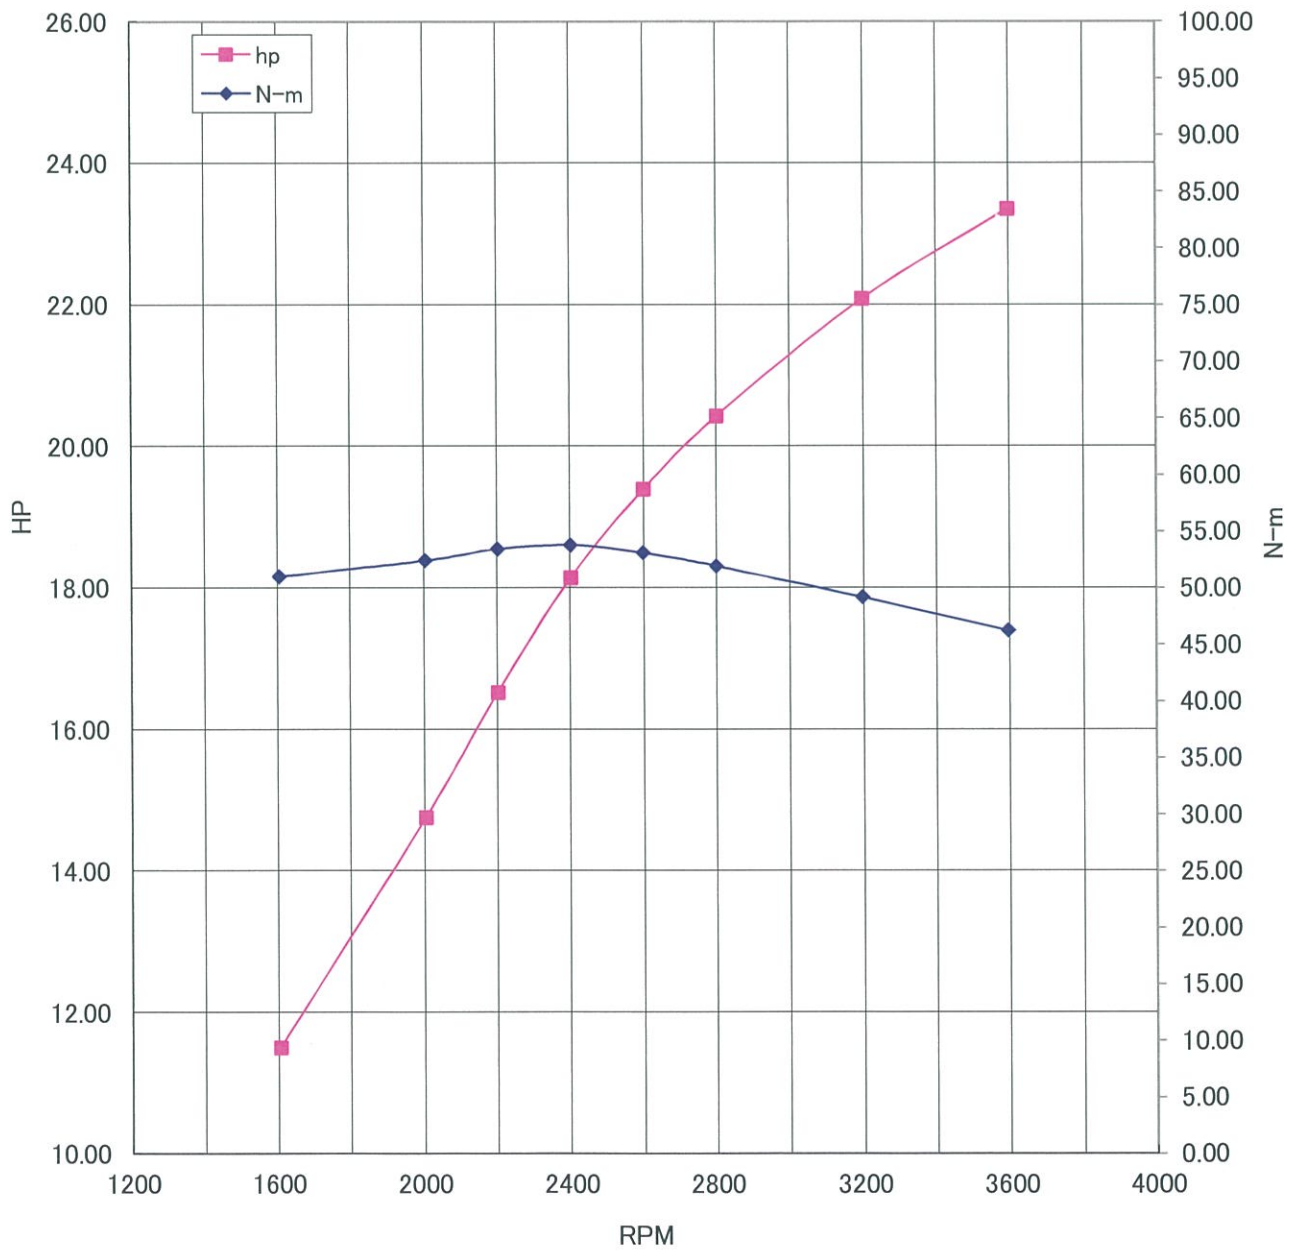

WOT ENGINE POWER PLOT

Kawasaki General purpose engine

Engine model/version : FT691V (Carburetor)
Engine serial number : A03100
Test/run number : 818

WOT ENGINE POWER PLOT

Kawasaki General purpose engine

Engine model/version : FT691V (Carburetor)
Engine serial number : A03098
Test/run number : 748

Kawasaki General Purpose Engine Gross Power Data According to SAE J1995

WOT ENGINE POWER PLOT

Kawasaki General purpose engine

Engine model/version : FT691V (Carburetor)
Engine serial number : A03095
Test/run number : 773

Kawasaki General Purpose Engine Gross Power Data According to SAE J1995

WOT ENGINE POWER PLOT

Kawasaki General purpose engine

Engine model/version : FT691V (Carburetor)
Engine serial number : A03095
Test/run number : 774

WOT ENGINE POWER PLOT

Kawasaki General purpose engine

Engine model/version : FT691V (Carburetor)
Engine serial number : A03095
Test/run number : 775