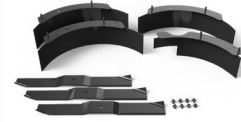

10-GAUGE WELDED DECK

Fully fabricated 5 1/2" deck offers superior airflow and exceptional cutting performance.

SOLID FRAME

Industry-leading, fully-welded tubular frame supports the overall design.

DECK LIFT SYSTEM

Foot-operated spring-assisted lift lets you effortlessly adjust between 15 cutting positions.

SELF-ADJUSTING BELT DRIVE

Minimizes wear and tear with little to no maintenance required.

LARGE TIRES

22" rear and 13" front tires provide solid traction and a comfortable ride.

COMFORT FEATURES

High-back plush seats with padded arm rests provide all-day comfort.

PARTS & ACCESSORIES

ROPS

POWERED BAGGER

MULCH KIT

HITCH KIT

L.E.D. HEADLIGHT KIT