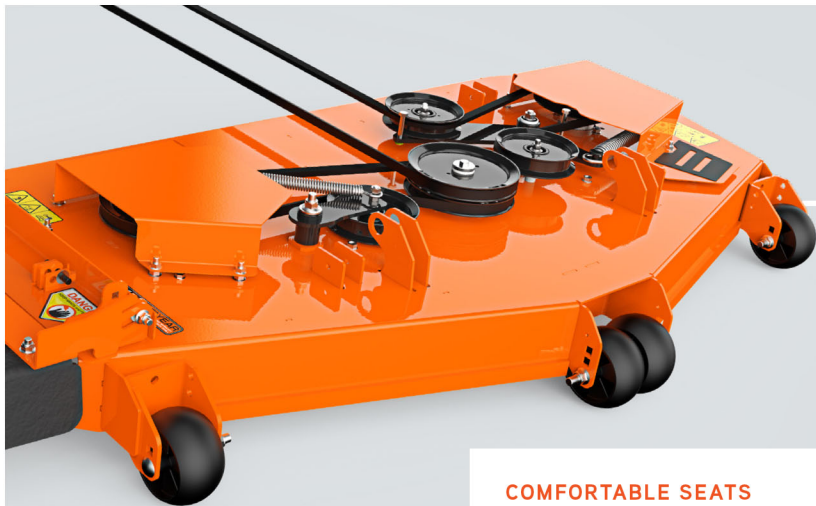

APEX

2020 APEX SERIES

ARIENS®

COMMERCIAL-GRADE DECK

Steel decks are welded together for superior strength, durability and impact resistance.

COMFORTABLE SEATS

Options like the plush, adjustable high-back seat with padded armrests allows for longer use and greater comfort.

MODEL OVERVIEW

DESIGNATION	APEX 48	APEX 52	APEX 60
MODEL	991161	991159	991163
ENGINE	KOHLER® 7000 SERIES 23 HP / 725 CC	KAWASAKI® FR691 23 HP / 726 CC	KAWASAKI® FR730 24 HP / 726 CC
CUTTING WIDTH	48 IN	52 IN	60 IN
GROUND SPEED (FWD/REV)	8 MPH / 4 MPH	8 MPH / 4 MPH	8 MPH / 4 MPH
FUEL CAPACITY	5.1 GALLON	5.1 GALLON	5.1 GALLON

10-GAUGE WELDED DECK

Fully fabricated 5 1/2" deck offers superior airflow and exceptional cutting performance.

SOLID FRAME

Industry-leading, fully-welded tubular frame supports the overall design.

DECK LIFT SYSTEM

Foot-operated spring-assisted lift lets you effortlessly adjust between 15 cutting positions.

SELF-ADJUSTING BELT DRIVE

Minimizes wear and tear with little to no maintenance required.

LARGE TIRES

22" rear and 13" front tires provide solid traction and a comfortable ride.