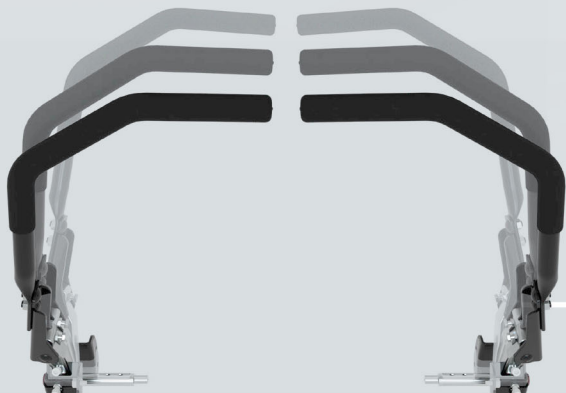

COMMERCIAL-GRADE DECK

Steel decks are welded together for superior strength, durability and impact resistance.

COMFORTABLE SEATS

Options like the plush, adjustable high-back seat with padded armrests allows for longer use and greater comfort.

STEERING TECHNOLOGY

Two independent steering levers provide infinite maneuverability.