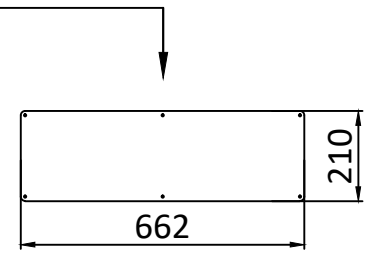

View B

Dash

View A

Item	Designation	Part Number	Qty
1	Console	SUS700ST-03	1
2	Cushion	SUS700ST-D-03	1
3	Backrest	SUS700ST-R-03	1
4	Handrail	SUS700ST-H1-03	1
5	Steering wheel assembly		1
6	Windshield	SUS700-挡风玻璃-V3	1

	SUS700ST-03		DWN: XQC
			APPROVED: LXL
info@highfieldboats.com	DWG:	SCALE:	DATE: 2020.11.20

(C) Copyright reserved. No unauthorized use allowed.
All intellect - ideas - concepts remain the property of Highfield Boats