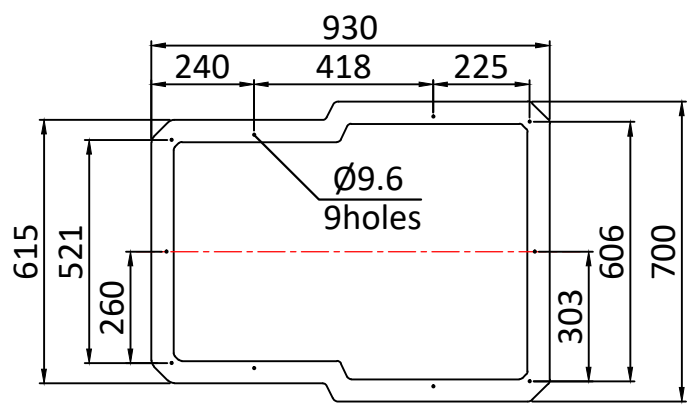

View B

Dash

View A

Item	Designation	Part Number	Qty
1	Console	SUS700ST-03	1
2	Cushion	SUS700ST-D-03	1
3	Backrest	SUS700ST-R-03	1
4	Handrail	SUS700ST-H1-03	1
5	Steering wheel assembly		1
6	Windshield	SUS700-挡风玻璃-V3	1

	SUS700ST-03		DWN: XQC
			APPROVED: LXL
info@highfieldboats.com	DWG:	SCALE:	DATE: 2020.11.20

(C) Copyright reserved. No unauthorized use allowed.
All intellect - ideas - concepts remain the property of Highfield Boats