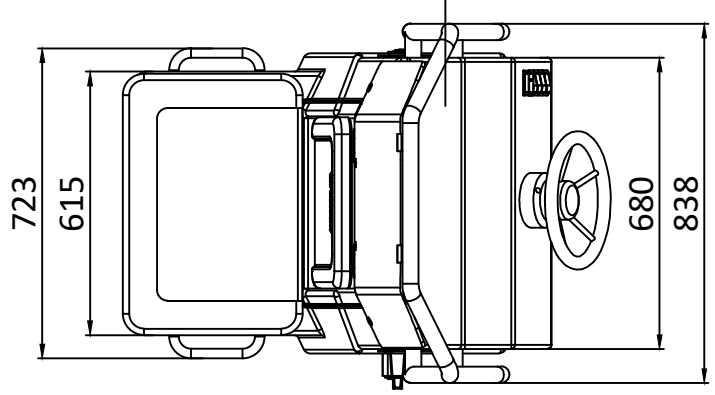

View B

Dash

View A

Item	Designation	Part Number	Qty
1	Console	SUS700ST-03	1
2	Cushion	SUS700ST-D-03	1
3	Backrest	SUS700ST-R-03	1
4	Handrail	SUS700ST-H1-03	1
5	Steering wheel assembly		1
6	Windshield	SUS700-挡风玻璃-V3	1

	SUS700ST-03		DWN: XQC
			APPROVED: LXL
info@highfieldboats.com	DWG:	SCALE:	DATE: 2020.11.20

(C) Copyright reserved. No unauthorized use allowed.
All intellect - ideas - concepts remain the property of Highfield Boats