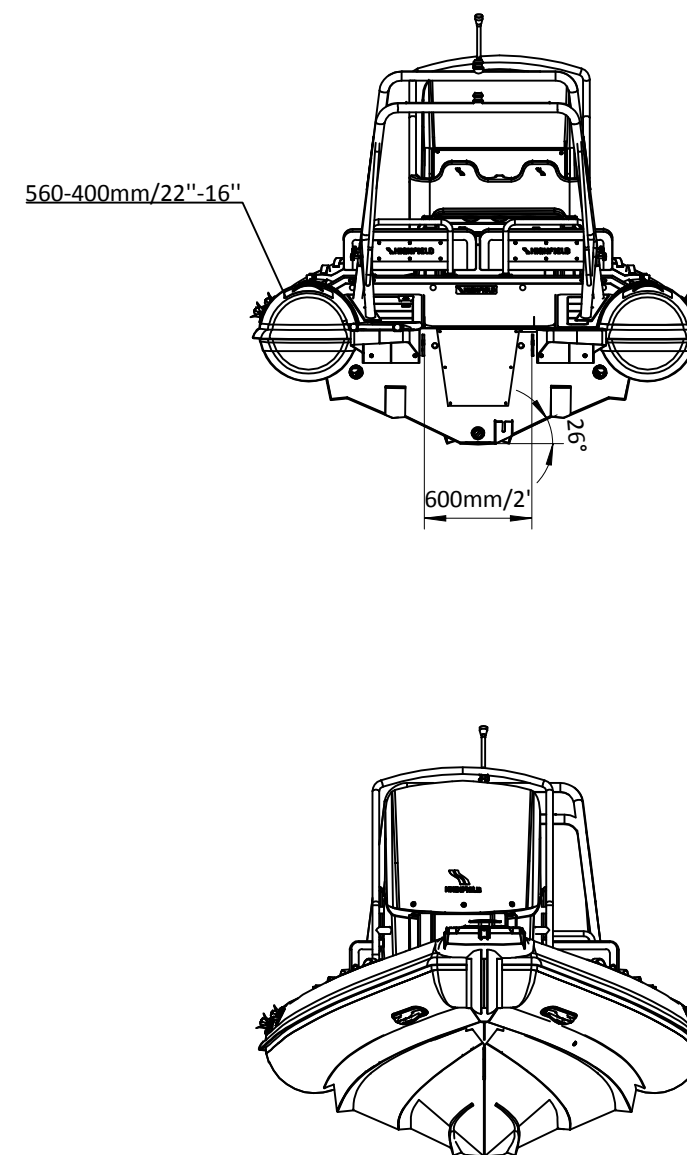

SPORT 660

SPECIFICATIONS

SPECIFICATIONS AND MAXIMUM CAPACITIES (Subject to change without notice. Tolerances: dimensions ±2.5%, weights ±5%)

MODEL	ISO 6185 PART	ISO 6185	Crew		#	Weight		Shaft	Outboard Engine		Shower kit		Rollbar		/		Fuel tank Capacity		Wet Weight (Approximate) 200HP (149.2KW) +Fuel		AIR CHAMBERS	Pressure					
			KG	LB		KG	LB		KG	LB	KG	LB	KG	LB	KG	LB	KG	LB	KG	LB		PSI	BAR				
SP660	3	C	1590.7	3507	14	1050	2315	XL	149.2	200	260.7	575	780	1720	14.4	31.7	23	50.7	/	/	140	37	1173	2586	6	3.63	0.25

Boat weight includes: console, seat, sundeck, platform