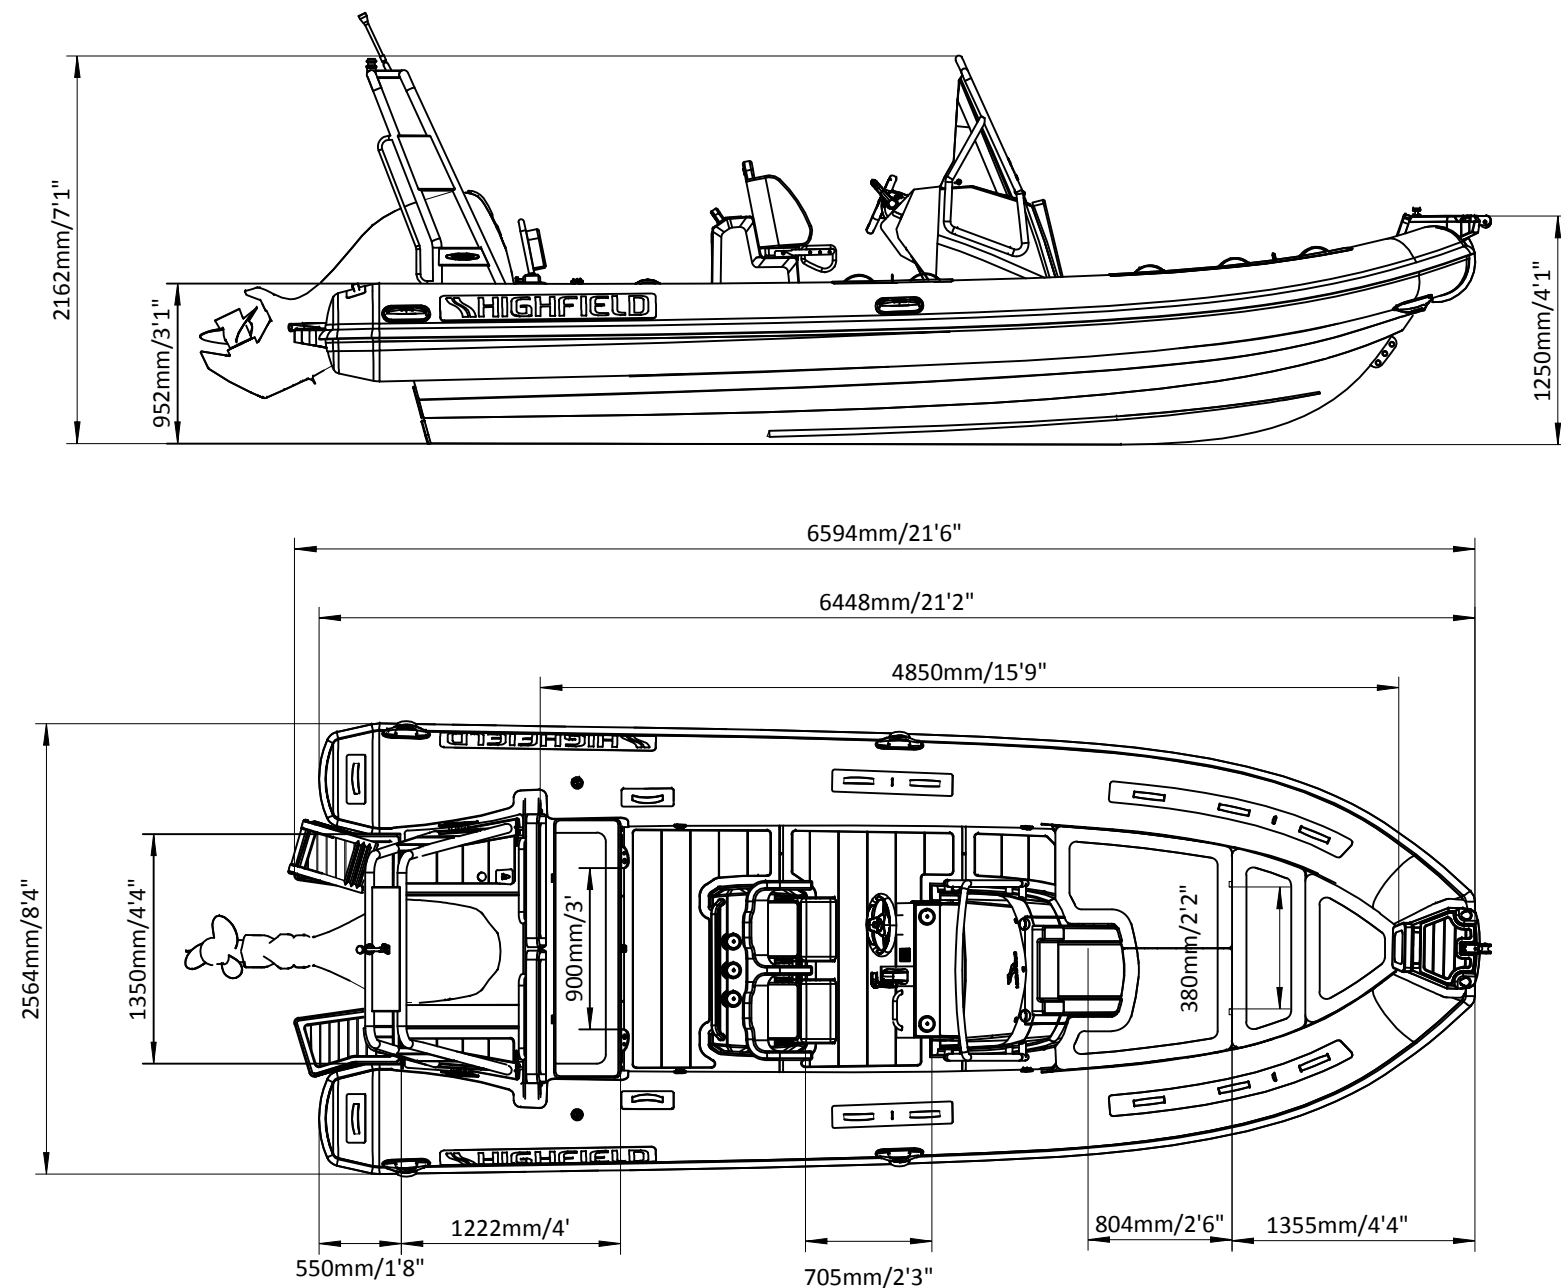

SPORT 660

SPECIFICATIONS

SPECIFICATIONS AND MAXIMUM CAPACITIES (Subject to change without notice. Tolerances: dimensions ±2.5%, weights ±5%)

MODEL	ISO 6185 PART	ISO 6185	Crew		#	Weight		Shaft	Outboard Engine		Shower kit		Rollbar		/		Fuel tank Capacity		Wet Weight (Approximate) 200HP (149.2KW) +Fuel		AIR CHAMBERS	Pressure					
			KG	LB		KG	LB		KG	LB	KG	LB	KG	LB	KG	LB	KG	LB	KG	LB		PSI	BAR				
SP660	3	C	1590.7	3507	14	1050	2315	XL	149.2	200	260.7	575	780	1720	14.4	31.7	23	50.7	/	/	140	37	1173	2586	6	3.63	0.25

Boat weight includes: console, seat, sundeck, platform