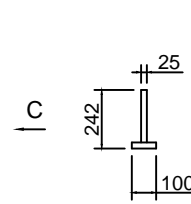

A-A

"C"view

B-B

"D"view

	SP 460		DWN: LG
	Chock		APPROVED: LXL
info@highfieldboats.com	DWG:	SCALE:	DATE: 2019.12.28

(C) Copyright reserved. No unauthorized use allowed.  
All intellect - ideas - concepts remain the property of Highfield Boats