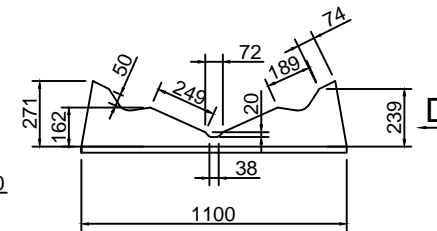

A-A

"C"view

B-B

"D"view

	SP 460		DWN: LG
	Chock		APPROVED: LXL
info@highfieldboats.com	DWG:	SCALE:	DATE: 2019.12.28

(C) Copyright reserved. No unauthorized use allowed.  
All intellect - ideas - concepts remain the property of Highfield Boats