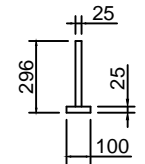

A-A

"C"view

B-B

"D"view

	SP 460		DWN: LG
	Chock		APPROVED: LXL
info@highfieldboats.com	DWG:	SCALE:	DATE: 2019.12.28

(C) Copyright reserved. No unauthorized use allowed.  
All intellect - ideas - concepts remain the property of Highfield Boats