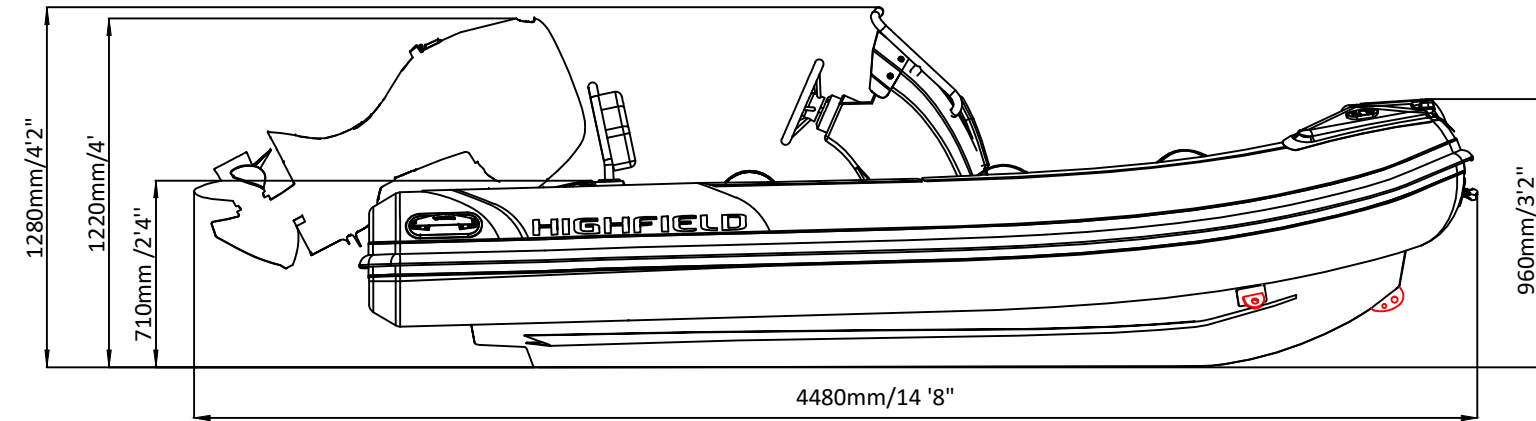

SPORT 390

SPECIFICATIONS

SPECIFICATIONS AND MAXIMUM CAPACITIES (Subject to change without notice. Tolerances: dimensions ±2.5%, weights ±5%)

MODEL	ISO 6185 PART	ISO 6185	Crew		#	Weight		Shaft	Outboard Engine		Sundeck		Fuel Tank Capacity		Tow post		Rollbar		Wet Weight (Approximate) 60HP Tohatsu + fuel no arch, +arch=+25lbs		AIR CHAMBERS	Pressure					
			KG	LB		KG	LB		KG	LB	KG	LB	L	GAL	KG	LB	KG	LB	KG	LB		PSI	BAR				
SPORT 390	3	C	716	1579	7	525	1157	L	44.76	60	161.7	356	226	497	6	13.2	30	8	6.5	14.3	17	37	361	795	3	3.63	0.25

Boat weight includes: console

2021V2