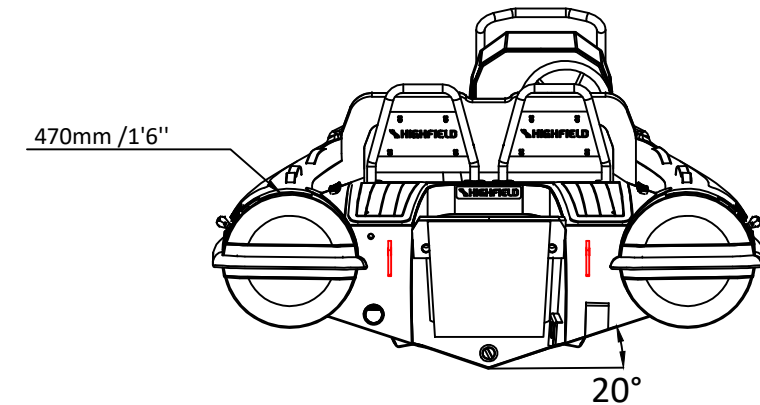

SPORT 390

SPECIFICATIONS

SPECIFICATIONS AND MAXIMUM CAPACITIES (Subject to change without notice. Tolerances: dimensions ±2.5%, weights ±5%)

MODEL	ISO 6185 PART	ISO 6185	Crew		#	Weight		Shaft	Outboard Engine		Sundeck		Fuel Tank Capacity		Tow post		Rollbar		Wet Weight (Approximate) 60HP Tohatsu + fuel no arch, +arch=+25lbs		AIR CHAMBERS	Pressure					
			KG	LB		KG	LB		KG	LB	KG	LB	L	GAL	KG	LB	KG	LB	KG	LB		PSI	BAR				
SPORT 390	3	C	716	1579	7	525	1157	L	44.76	60	161.7	356	226	497	6	13.2	30	8	6.5	14.3	17	37	361	795	3	3.63	0.25

Boat weight includes: console

2021V2