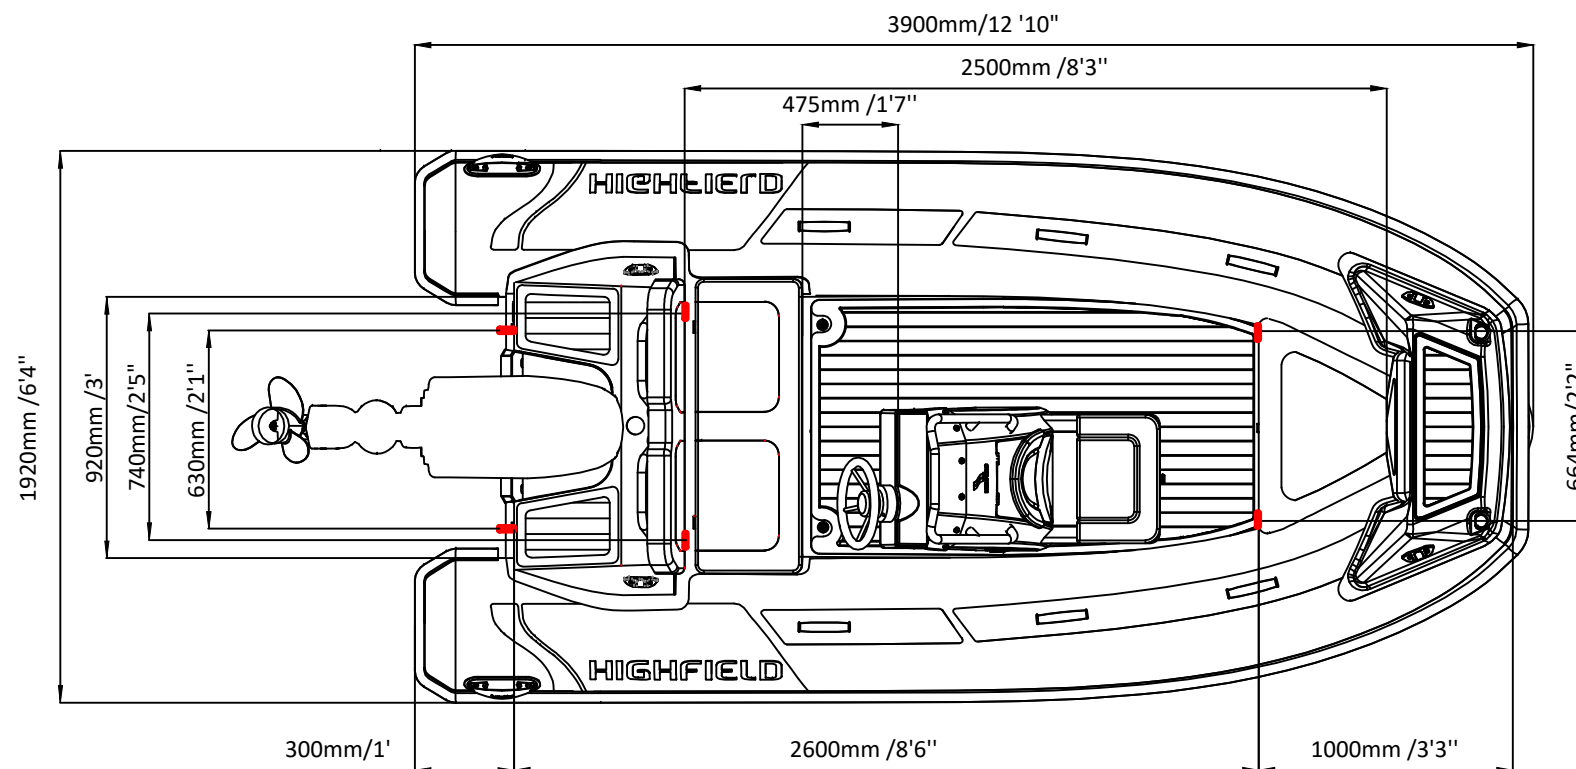

SPORT 390

SPECIFICATIONS

SPECIFICATIONS AND MAXIMUM CAPACITIES (Subject to change without notice. Tolerances: dimensions ±2.5%, weights ±5%)

MODEL	ISO 6185 PART	ISO 6185	Crew		#	Weight		Shaft	Outboard Engine		Sundeck		Fuel Tank Capacity		Tow post		Rollbar		Wet Weight (Approximate) 60HP Tohatsu + fuel no arch, +arch=+25lbs		AIR CHAMBERS	Pressure					
			KG	LB		KG	LB		KG	LB	KG	LB	L	GAL	KG	LB	KG	LB	KG	LB		PSI	BAR				
SPORT 390	3	C	716	1579	7	525	1157	L	44.76	60	161.7	356	226	497	6	13.2	30	8	6.5	14.3	17	37	361	795	3	3.63	0.25

Boat weight includes: console

2021V2