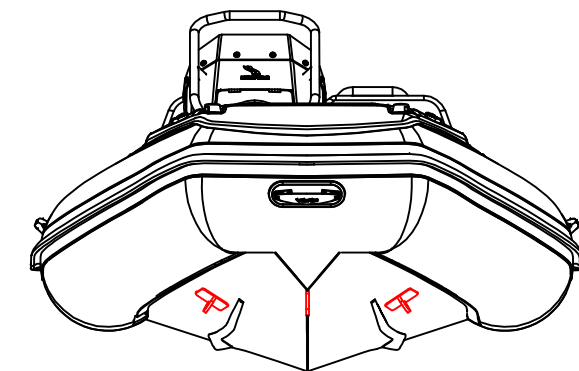

SPORT 390

SPECIFICATIONS

SPECIFICATIONS AND MAXIMUM CAPACITIES (Subject to change without notice. Tolerances: dimensions ±2.5%, weights ±5%)

MODEL	ISO 6185 PART	ISO 6185	Crew		#	Weight		Shaft	Outboard Engine		Sundeck		Fuel Tank Capacity		Tow post		Rollbar		Wet Weight (Approximate) 60HP Tohatsu + fuel no arch, +arch=+25lbs		AIR CHAMBERS	Pressure					
			KG	LB		KG	LB		KG	LB	KG	LB	L	GAL	KG	LB	KG	LB	KG	LB		PSI	BAR				
SPORT 390	3	C	716	1579	7	525	1157	L	44.76	60	161.7	356	226	497	6	13.2	30	8	6.5	14.3	17	37	361	795	3	3.63	0.25

Boat weight includes: console

2021V2