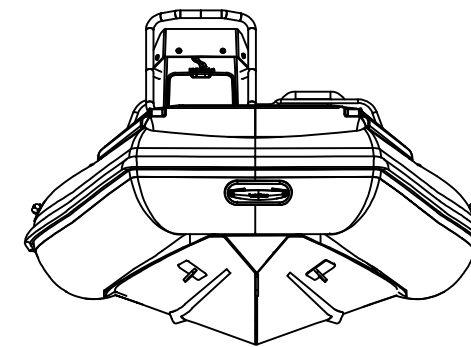

SPORT 330

SPECIFICATIONS

SPECIFICATIONS AND MAXIMUM CAPACITIES (Subject to change without notice. Tolerances: dimensions ±2.5%, weights ±5%)

MODEL	ISO 6185 PART	ISO 6185	Occupants		#	Weight		Shaft	Outboard Engine		Sundeck		Fuel Tank Capacity		Tow post		Rollbar		Wet Weight (Approximate) 25HP Yamaha +Fuel		AIR CHAMBERS	Pressure					
			KG	LB		KG	LB		KG	LB	KG	LB	L	GAL	KG	LB	KG	LB	PSI	BAR							
			Max power	Max weight		KG	LB		KG	LB	KG	LB	KG	LB	KG	LB	KG	LB	KG	LB							
SPORT 330	3	C	549	1211	5	375	827	L	22.38	30	124.1	274	199	439	6	13.2	30	8	6.5	14.3	/	/	282	620	3	3.63	0.25

Boat weight includes: console