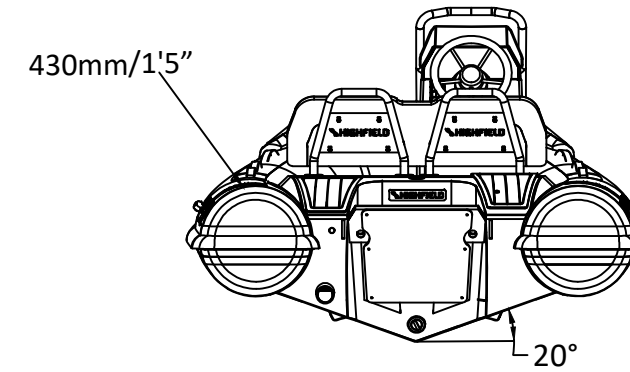

SPORT 330

SPECIFICATIONS

SPECIFICATIONS AND MAXIMUM CAPACITIES (Subject to change without notice. Tolerances: dimensions ±2.5%, weights ±5%)

MODEL	ISO 6185 PART	ISO 6185	Occupants		#	Weight		Shaft	Outboard Engine		Sundeck		Fuel Tank Capacity		Tow post		Rollbar		Wet Weight (Approximate) 25HP Yamaha +Fuel		AIR CHAMBERS	Pressure					
			KG	LB		KG	LB		KG	LB	KG	LB	L	GAL	KG	LB	KG	LB	PSI	BAR							
			Max power	Max weight		KG	LB		KG	LB	KG	LB	KG	LB	KG	LB	KG	LB	KG	LB							
SPORT 330	3	C	549	1211	5	375	827	L	22.38	30	124.1	274	199	439	6	13.2	30	8	6.5	14.3	/	/	282	620	3	3.63	0.25

Boat weight includes: console