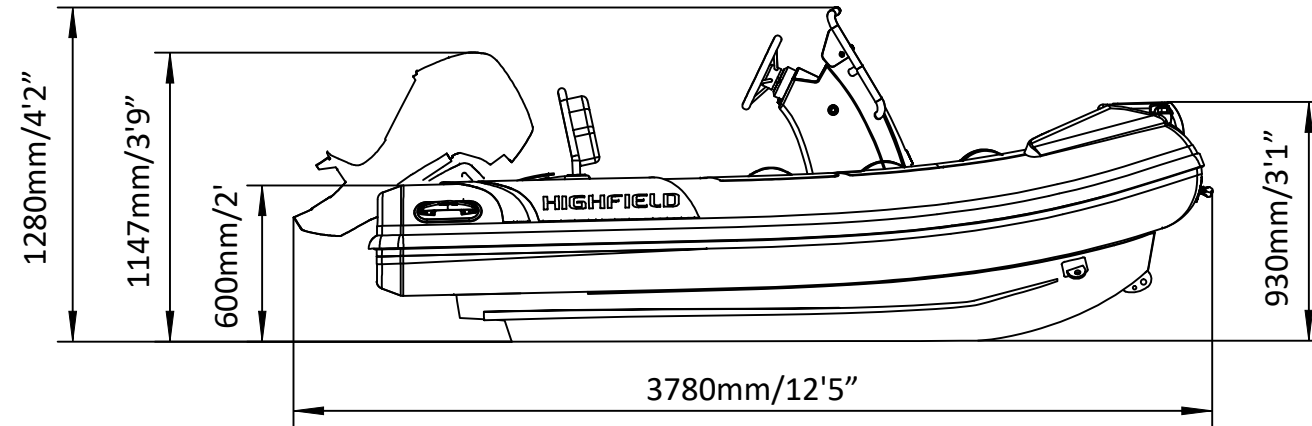

SPORT 330

SPECIFICATIONS

SPECIFICATIONS AND MAXIMUM CAPACITIES (Subject to change without notice. Tolerances: dimensions ±2.5%, weights ±5%)

MODEL	ISO 6185 PART	ISO 6185	Occupants		#	Weight		Shaft	Outboard Engine		Sundeck		Fuel Tank Capacity		Tow post		Rollbar		Wet Weight (Approximate) 25HP Yamaha +Fuel		AIR CHAMBERS	Pressure					
			KG	LB		KG	LB		KG	LB	KG	LB	L	GAL	KG	LB	KG	LB	PSI	BAR							
			Max power	Max weight		KG	LB		KG	LB	KG	LB	KG	LB	KG	LB	KG	LB	KG	LB							
SPORT 330	3	C	549	1211	5	375	827	L	22.38	30	124.1	274	199	439	6	13.2	30	8	6.5	14.3	/	/	282	620	3	3.63	0.25

Boat weight includes: console