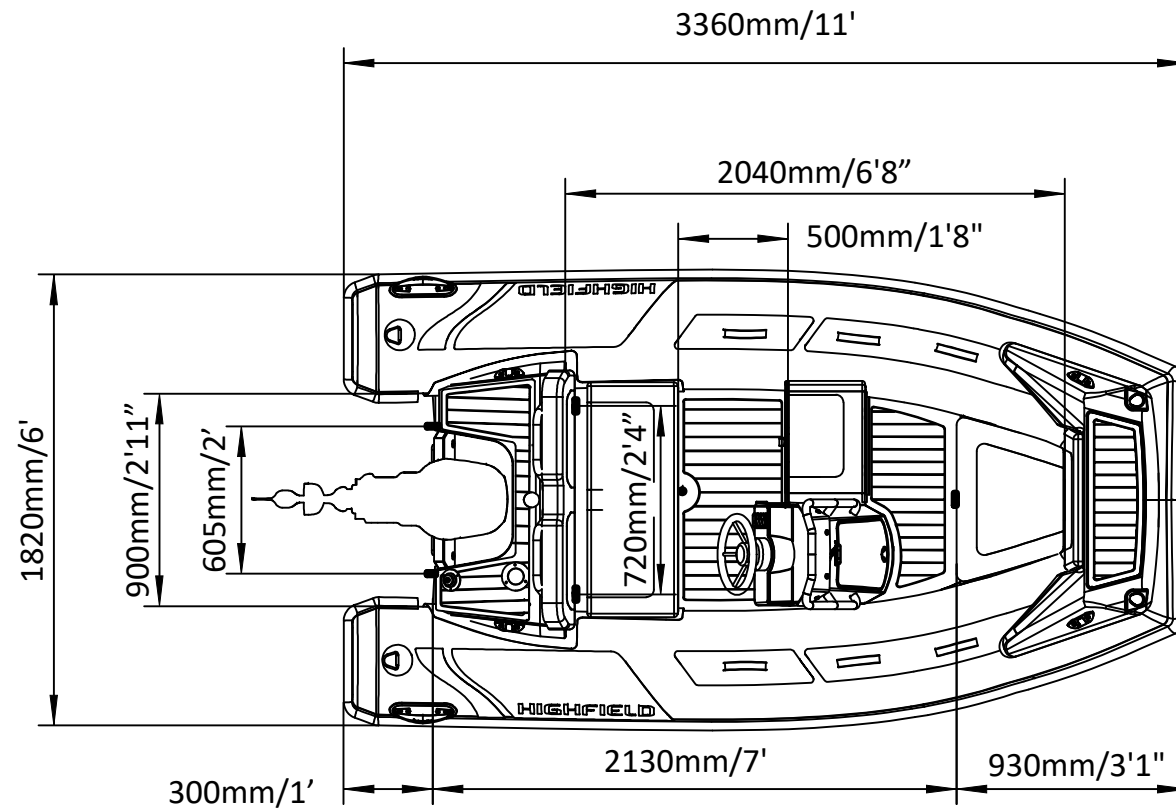

SPORT 330

SPECIFICATIONS

SPECIFICATIONS AND MAXIMUM CAPACITIES (Subject to change without notice. Tolerances: dimensions ±2.5%, weights ±5%)

MODEL	ISO 6185 PART	ISO 6185	Occupants		#	Weight		Shaft	Outboard Engine		Sundeck		Fuel Tank Capacity		Tow post		Rollbar		Wet Weight (Approximate) 25HP Yamaha +Fuel		AIR CHAMBERS	Pressure					
			KG	LB		KG	LB		KG	LB	KG	LB	L	GAL	KG	LB	KG	LB	PSI	BAR							
			Max power	Max weight		KG	LB		KG	LB	KG	LB	KG	LB	KG	LB	KG	LB	KG	LB							
SPORT 330	3	C	549	1211	5	375	827	L	22.38	30	124.1	274	199	439	6	13.2	30	8	6.5	14.3	/	/	282	620	3	3.63	0.25

Boat weight includes: console