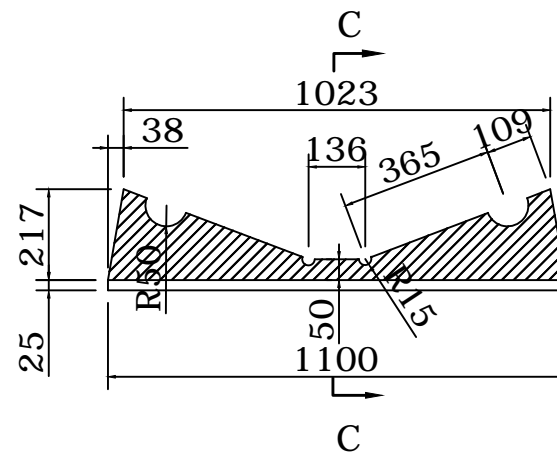

LONGITUDINAL PROFILE

TRANSVERSAL SECTION "A"

TRANSVERSAL SECTION "B"

TRANSVERSAL SECTION "C"

	CB 460 CHOCK		DWN: WL
			APPROVED: LXL
info@highfieldboats.com	DWG:	SCALE:	DATE: 2019.03.12
(C) Copyright reserved. No unauthorized use allowed. All intellect - ideas - concepts remain the property of Highfield Boats			