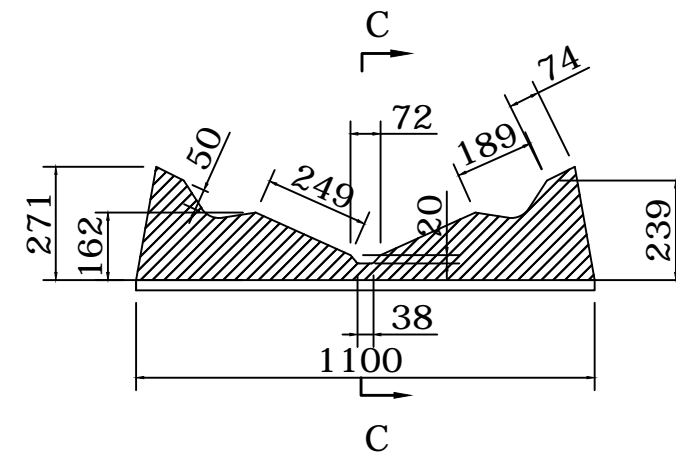

LONGITUDINAL PROFILE

TRANSVERSAL SECTION "A"

TRANSVERSAL SECTION "B"

TRANSVERSAL SECTION "C"

	CB 460 CHOCK		DWN: WL
			APPROVED: LXL
info@highfieldboats.com	DWG:	SCALE:	DATE: 2019.03.12
(C) Copyright reserved. No unauthorized use allowed. All intellect - ideas - concepts remain the property of Highfield Boats			