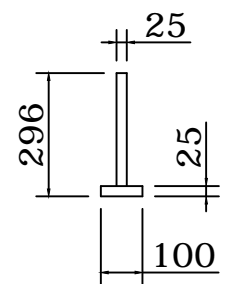

LONGITUDINAL PROFILE

TRANSVERSAL SECTION "A"

TRANSVERSAL SECTION "B"

TRANSVERSAL SECTION "C"

	CB 460 CHOCK		DWN: WL
			APPROVED: LXL
info@highfieldboats.com	DWG:	SCALE:	DATE: 2019.03.12
(C) Copyright reserved. No unauthorized use allowed. All intellect - ideas - concepts remain the property of Highfield Boats			