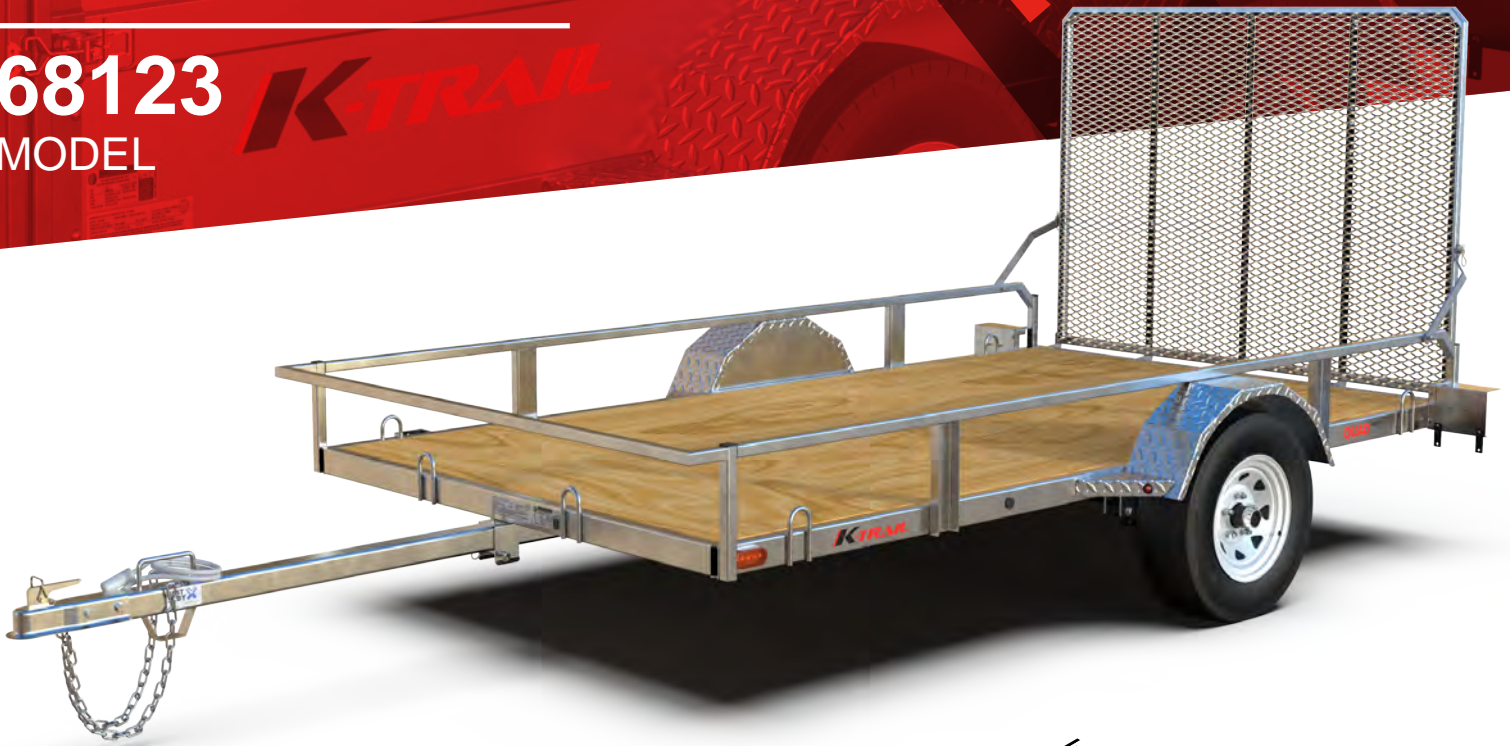

K-TRAIL

HIGH QUALITY - TOUGH - DURABLE

68123
MODEL

QUAD SERIES

68123-VTT-S shown

GALVANISED

OPEN SIDES

SINGLE

TANDEM

You guessed it: These trailers are for sports enthusiasts just like you!

These trailers are designed to haul ATVs and side-by-side vehicles.

We have two models to choose from: single or tandem axle.

SIZE

Interior (length x width x height in ")	123 x 68 x 9
Total (length x width in ")	176 x 84
Coupler	2"

CAPACITY

	68123-VTT-S	68123-VTT-T
Type	Single	Tandem
Tires / Rims	175-80-R13 (8 Ply)	
Payload	2000 lb.	2000 lb.
Trailer weight	617 lb.	763 lb.
Axles	1 X 3500 lb.	2 X 3500 lb.

FEATURES

- 6 welded D-rings.
- Welded footsteps.
- Treated plywood deck.
- Steel diamond fenders.

HARNESS

- Incandescent lights.
- Harness embedded in the frame

FRAME

- 1.5" x 3" x 0.125" tubing frame.
- 2" x 2" x 1/8" angle iron cross members.
- 2½" x 2½" x 3/16" tube poles.
- Straight 49" ramp.