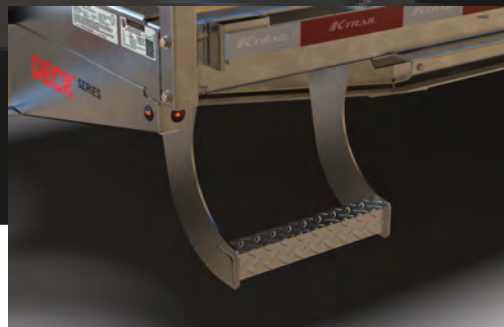

K-TRAIL

HIGH QUALITY - TOUGH - DURABLE

DKO
MODEL

DECK SERIES

DKO20-14 shown

GALVANISED TANDEM

You've got large loads to haul? Our 10,000 lb and 14,000 lb Deck-Over-Bumper trailers can handle it all!

Available in 16-, 18-, 20- and 24-foot lengths.

K-TRAIL

K-TRAIL.CA

INFO@K-TRAIL.CA | 877 248-7018

Specifications may change without notice

DECK SERIES

DKO MODEL

FEATURES

- Toolbox integrated in the tongue.
- Winch track.
- Front guard.
- Treated wood deck.
- Adjustable coupler.

HARNESS

- LED lights.
- Double contact 7-way plug

FRAME

- W8x10 frame.
- C3 cross members every 16" C/C.
- W8x10 lb/ft tongue.

FOOTSTEP

TOOLBOX

**INTEGRATED SPARE TIRE
MOUNT**

SLIDE-IN RAMPS