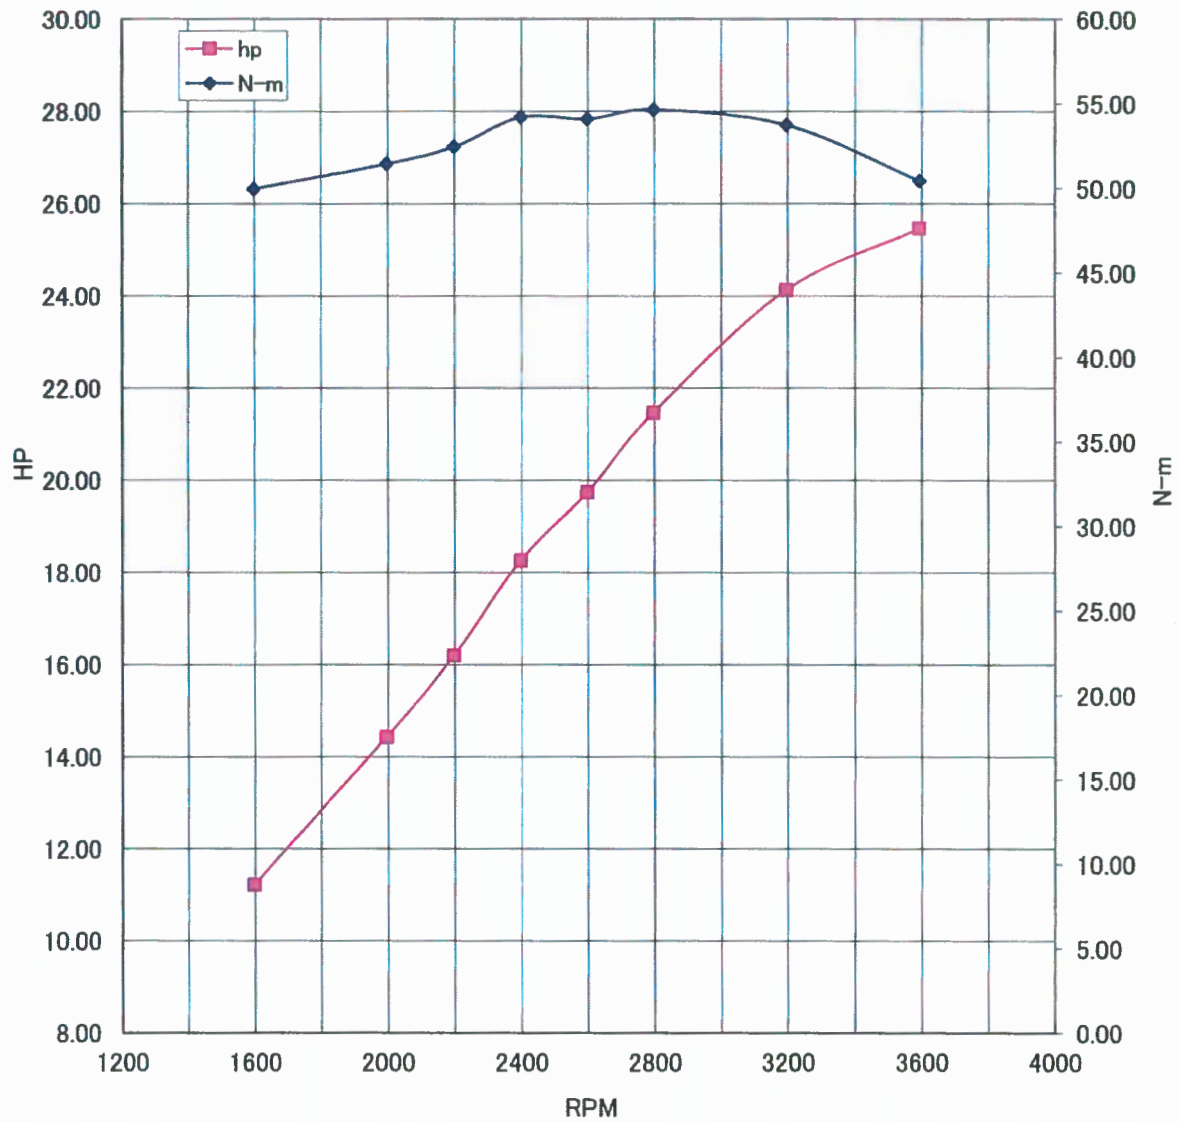

Kawasaki General Purpose Engine Gross Power Data According to SAE J1995

WOT ENGINE POWER PLOT

Kawasaki General purpose engine

Engine model/version : FX730V/AS01
Engine serial number : B24906
Test/run number : 375

Kawasaki General Purpose Engine Gross Power Data According to SAE J1995

WOT ENGINE POWER PLOT

Kawasaki General purpose engine

Engine model/version : FX730V/AS01
Engine serial number : B24906
Test/run number : 377

Kawasaki General Purpose Engine Gross Power Data According to SAE J1995

WOT ENGINE POWER PLOT

Kawasaki General purpose engine

Engine model/version : FX730V/AS01
Engine serial number : B24906
Test/run number : 379

Kawasaki General Purpose Engine Gross Power Data According to SAE J1995

WOT ENGINE POWER PLOT

Kawasaki General purpose engine

Engine model/version : FX730V/AS01
Engine serial number : B24912
Test/run number : 393