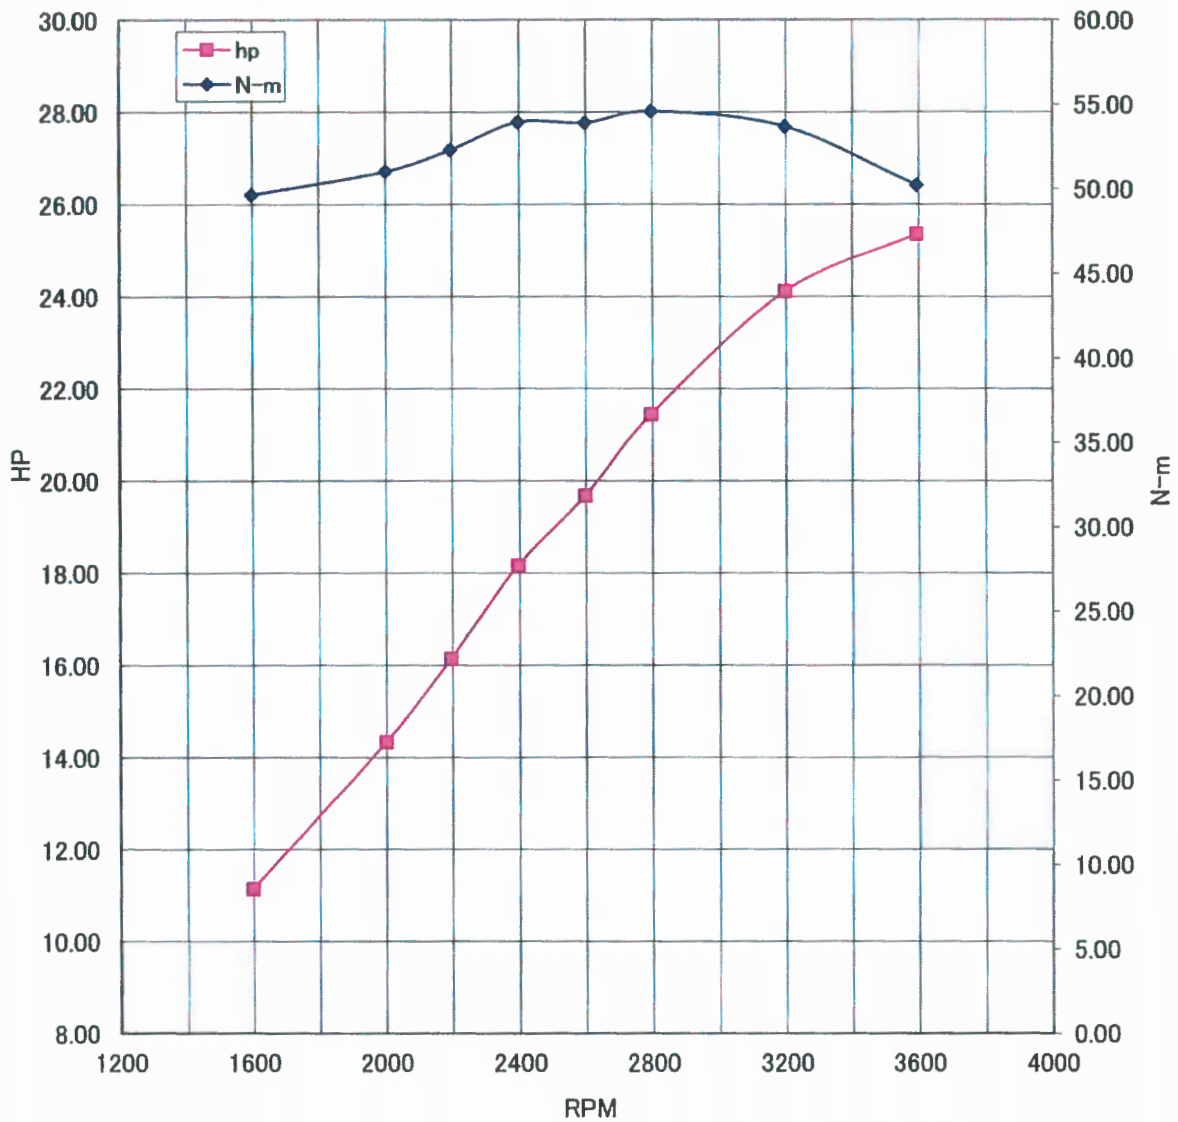

Kawasaki General Purpose Engine Gross Power Data According to SAE J1995

WOT ENGINE POWER PLOT

Kawasaki General purpose engine

Engine model/version : FX730V/AS01
Engine serial number : B24906
Test/run number : 375

Kawasaki General Purpose Engine Gross Power Data According to SAE J1995

WOT ENGINE POWER PLOT

Kawasaki General purpose engine

Engine model/version : FX730V/AS01
Engine serial number : B24906
Test/run number : 377

Kawasaki General Purpose Engine Gross Power Data According to SAE J1995

WOT ENGINE POWER PLOT

Kawasaki General purpose engine

Engine model/version : FX730V/AS01
Engine serial number : B24906
Test/run number : 379

Kawasaki General Purpose Engine Gross Power Data According to SAE J1995

WOT ENGINE POWER PLOT

Kawasaki General purpose engine

Engine model/version : FX730V/AS01
Engine serial number : B24912
Test/run number : 393