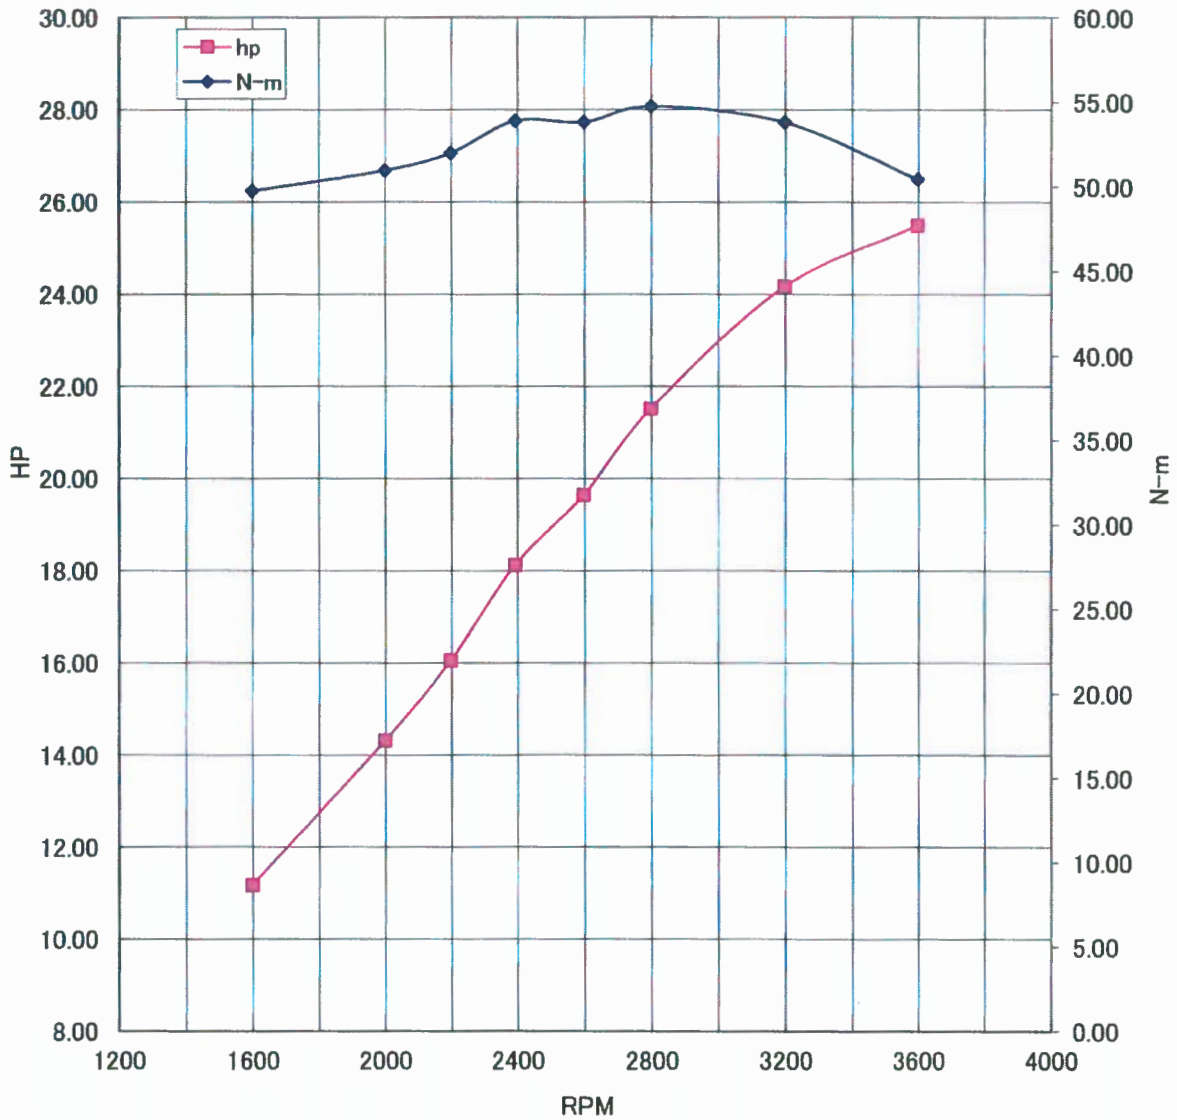

Kawasaki General Purpose Engine Gross Power Data According to SAE J1995

WOT ENGINE POWER PLOT

Kawasaki General purpose engine

Engine model/version : FX730V/AS01
Engine serial number : B24906
Test/run number : 375

Kawasaki General Purpose Engine Gross Power Data According to SAE J1995

WOT ENGINE POWER PLOT

Kawasaki General purpose engine

Engine model/version : FX730V/AS01
Engine serial number : B24906
Test/run number : 377

Kawasaki General Purpose Engine Gross Power Data According to SAE J1995

WOT ENGINE POWER PLOT

Kawasaki General purpose engine

Engine model/version : FX730V/AS01
Engine serial number : B24906
Test/run number : 379

Kawasaki General Purpose Engine Gross Power Data According to SAE J1995

WOT ENGINE POWER PLOT

Kawasaki General purpose engine

Engine model/version : FX730V/AS01
Engine serial number : B24912
Test/run number : 393