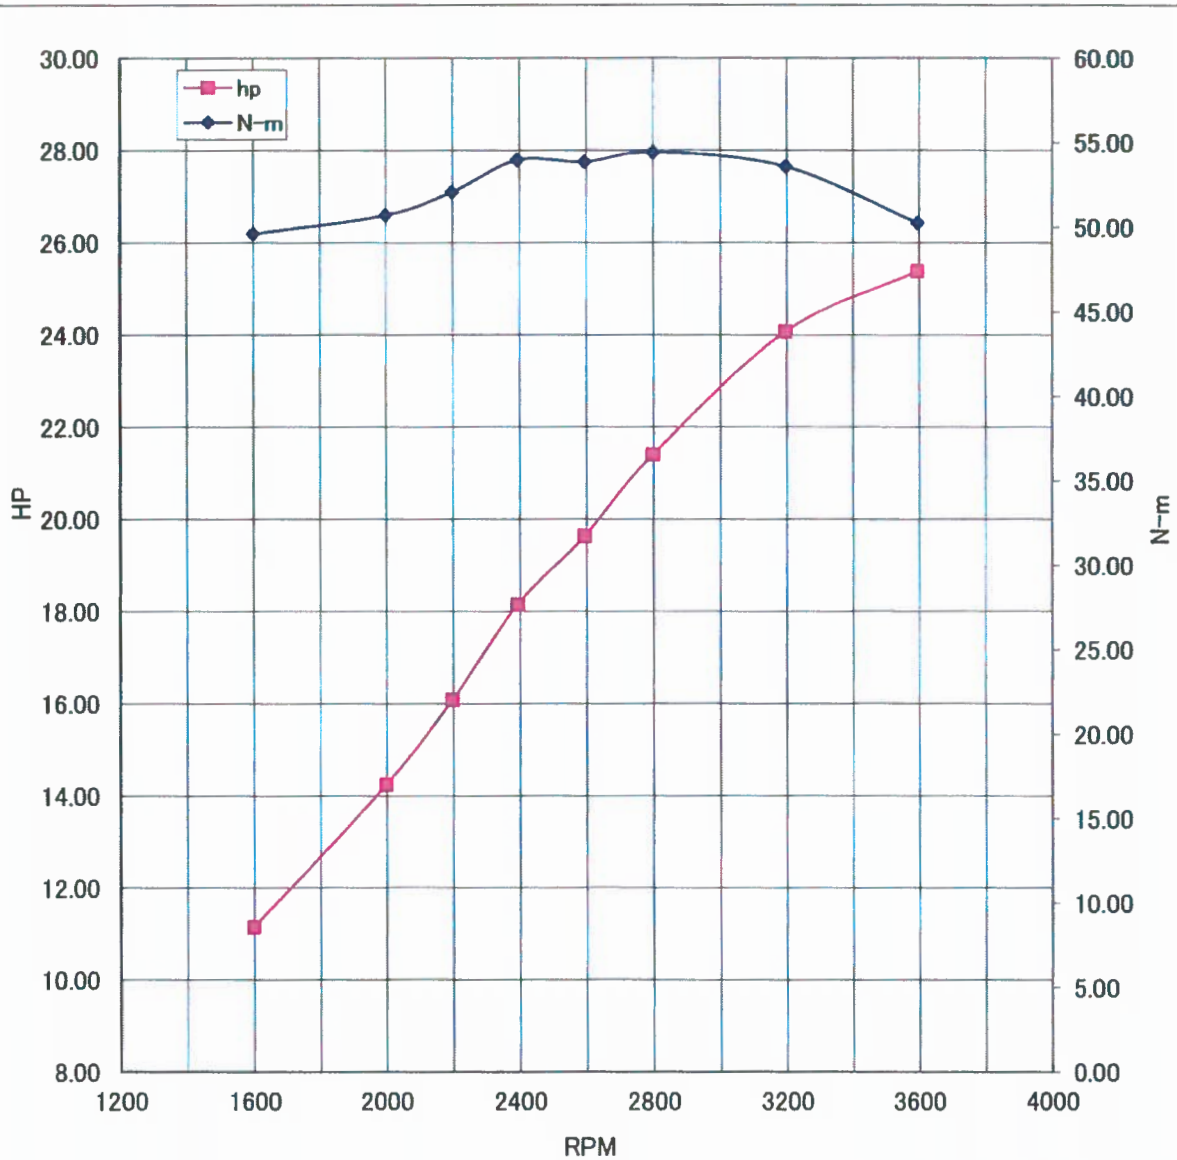

Kawasaki General Purpose Engine Gross Power Data According to SAE J1995

WOT ENGINE POWER PLOT

Kawasaki General purpose engine

Engine model/version : FX730V/AS01
Engine serial number : B24906
Test/run number : 375

Kawasaki General Purpose Engine Gross Power Data According to SAE J1995

WOT ENGINE POWER PLOT

Kawasaki General purpose engine

Engine model/version : FX730V/AS01
Engine serial number : B24906
Test/run number : 377

Kawasaki General Purpose Engine Gross Power Data According to SAE J1995

WOT ENGINE POWER PLOT

Kawasaki General purpose engine

Engine model/version : FX730V/AS01
Engine serial number : B24906
Test/run number : 379

Kawasaki General Purpose Engine Gross Power Data According to SAE J1995

WOT ENGINE POWER PLOT

Kawasaki General purpose engine

Engine model/version : FX730V/AS01
Engine serial number : B24912
Test/run number : 393