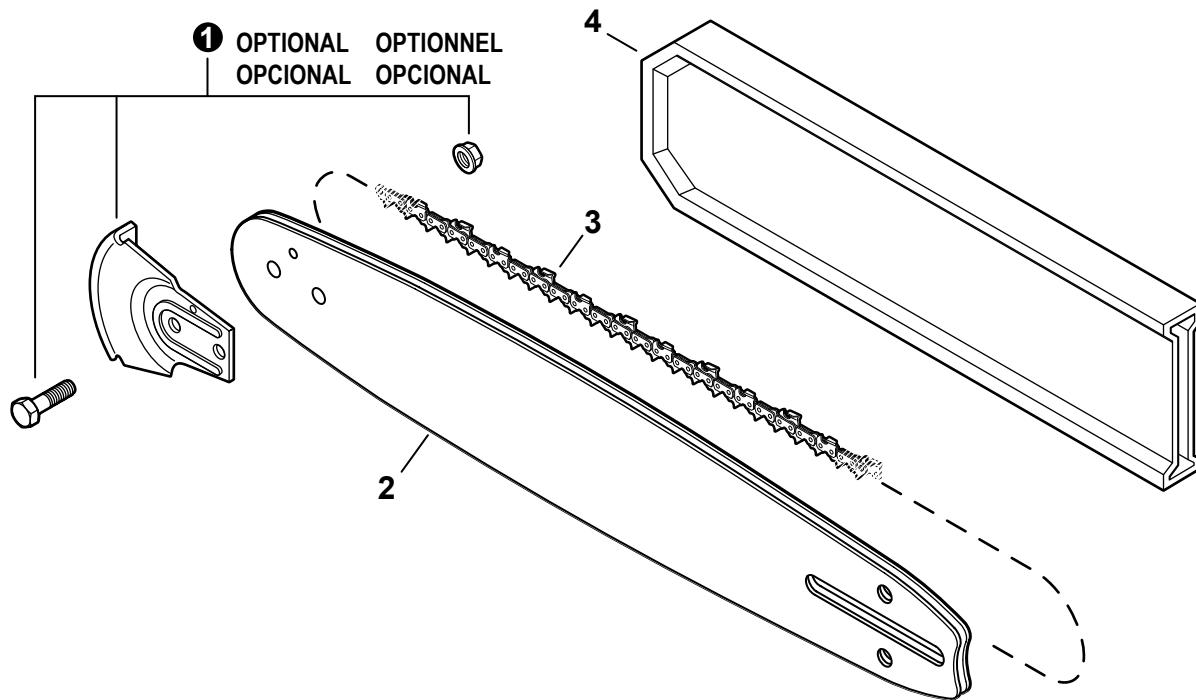

NO.	PART NUMBER	QTY.	DESCRIPTION	DESCRIPCIÓN
1	2894902	1	KICK GUARD™ KIT	KICK GUARD™ KIT
2	12A0CD3745C	1	GUIDE BAR, 12" DOUBLE-GUARD	BARRA DE GUÍA 30 CM DOUBLE-GUARD
2	14A0CD3752C	1	GUIDE BAR, 14" DOUBLE-GUARD	BARRA DE GUÍA 35 CM DOUBLE-GUARD
2	16A0CD3757C	1	GUIDE BAR, 16"	BARRA DE GUÍA 40 CM
3	91PX45CQ	1	SAW CHAIN 12"	CADENA 30 CM
3	91PX52CQ	1	SAW CHAIN 14"	CADENA 35 CM
3	91PX57CQ	1	SAW CHAIN 16"	CADENA 40 CM
4	X490000050	1	SCABBARD 12"	FUNDA 30 CM
4	X490000220	1	SCABBARD 14"	FUNDA 35 CM
4	X490000730	1	SCABBARD 16"	FUNDA 40 CM