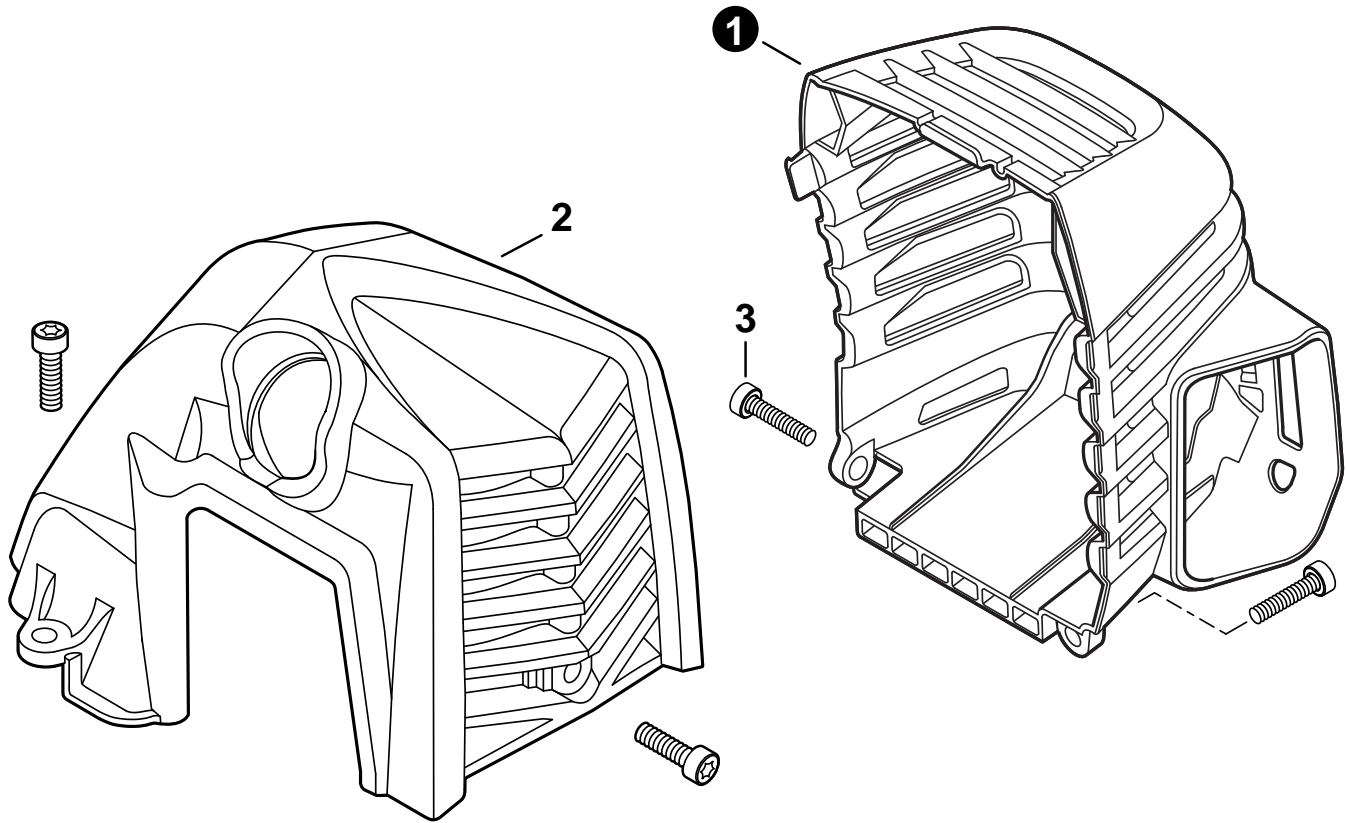

NO.	PART NUMBER	QTY.	DESCRIPTION	NOM DE LA PIÈCE
1	A320001201	1	COVER, MUFFLER	COUVERCLE DU SILENCIEUX
2	A160003280	1	COVER, ENGINE	COUVERCLE DE MOTEUR
3	V835000010	4	BOLT, TORX 5x12	BOULON TORX 5x12