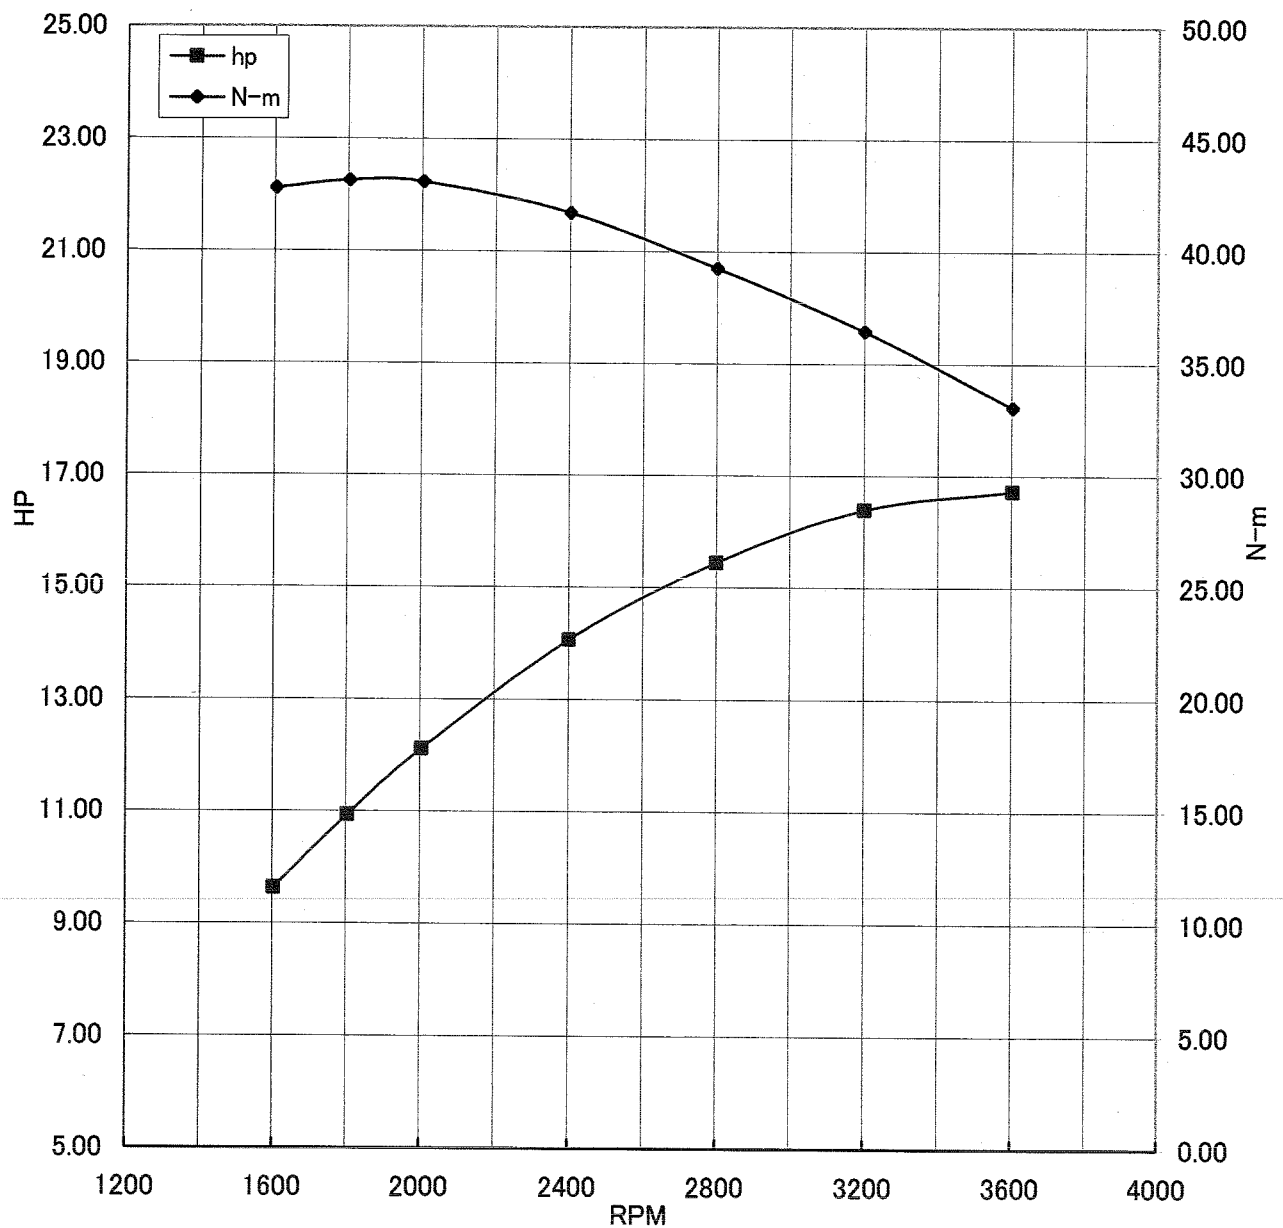

Kawasaki General Purpose Engine Gross Power Data According to SAE J1995

WOT ENGINE POWER PLOT

Kawasaki General purpose engine

Engine model/version : FX481V/BS00
Engine serial number : A07588
Test/run number : 295

Kawasaki General Purpose Engine Gross Power Data According to SAE J1995

WOT ENGINE POWER PLOT

Kawasaki General purpose engine

Engine model/version : FX481V/BS00
Engine serial number : A07588
Test/run number : 296

Kawasaki General Purpose Engine Gross Power Data According to SAE J1995

WOT ENGINE POWER PLOT

Kawasaki General purpose engine

Engine model/version : FX481V/BS00
Engine serial number : A07588
Test/run number : 297