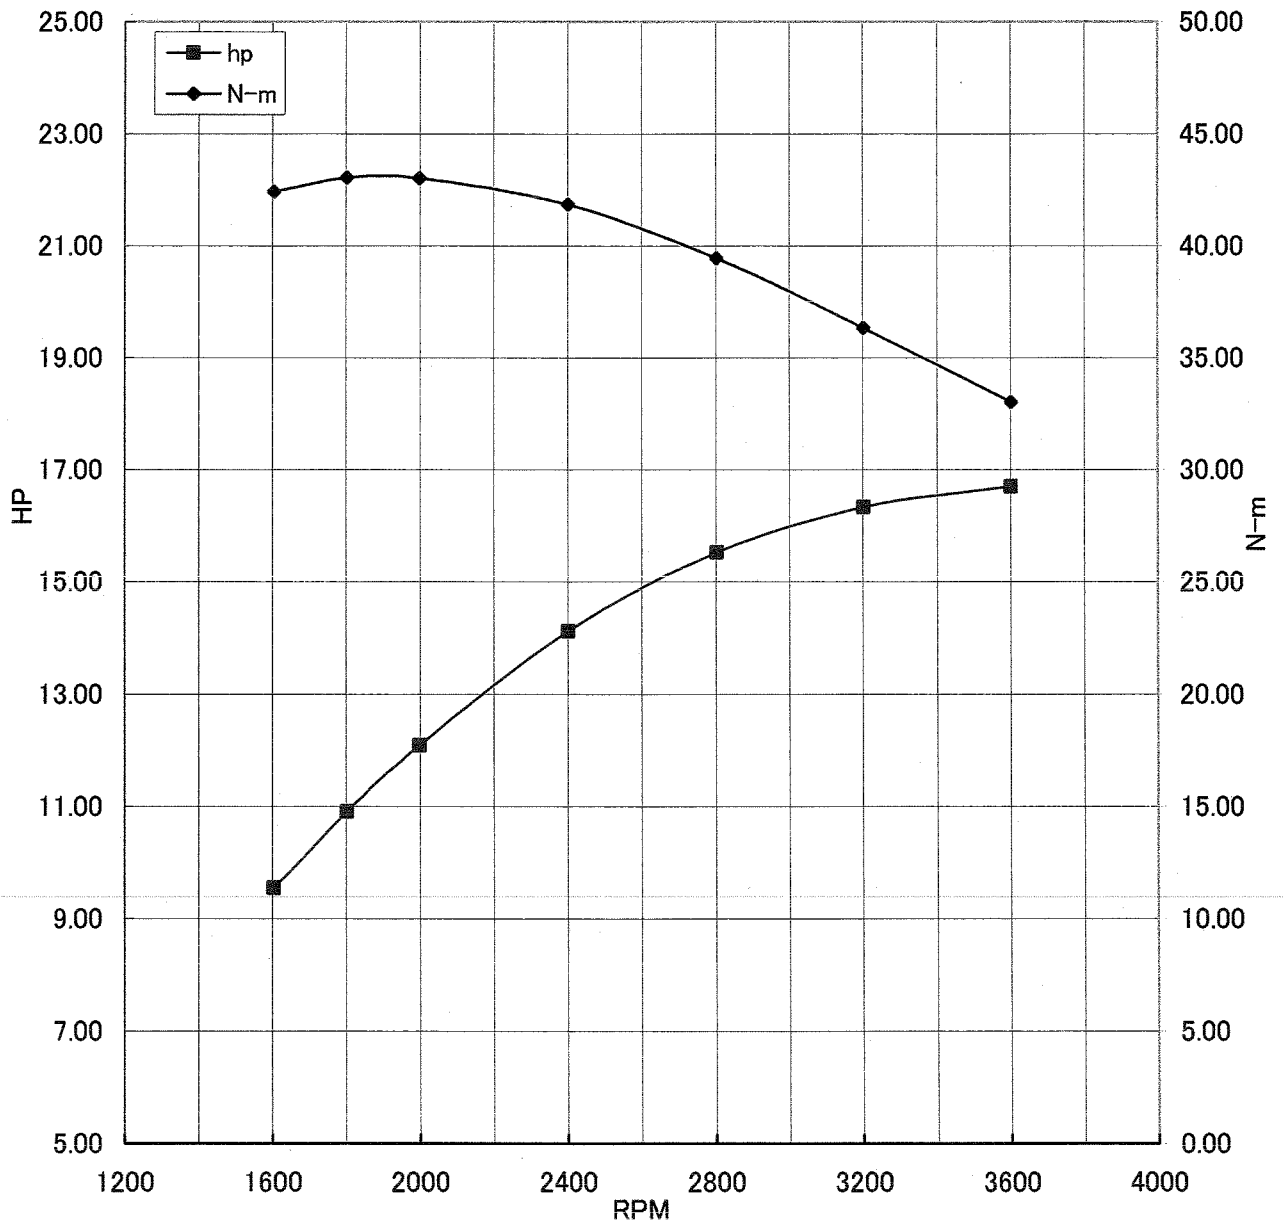

Kawasaki General Purpose Engine Gross Power Data According to SAE J1995

WOT ENGINE POWER PLOT

Kawasaki General purpose engine

Engine model/version : FX481V/BS00
Engine serial number : A07588
Test/run number : 295

Kawasaki General Purpose Engine Gross Power Data According to SAE J1995

WOT ENGINE POWER PLOT

Kawasaki General purpose engine

Engine model/version : FX481V/BS00
Engine serial number : A07588
Test/run number : 296

Kawasaki General Purpose Engine Gross Power Data According to SAE J1995

WOT ENGINE POWER PLOT

Kawasaki General purpose engine

Engine model/version : FX481V/BS00
Engine serial number : A07588
Test/run number : 297