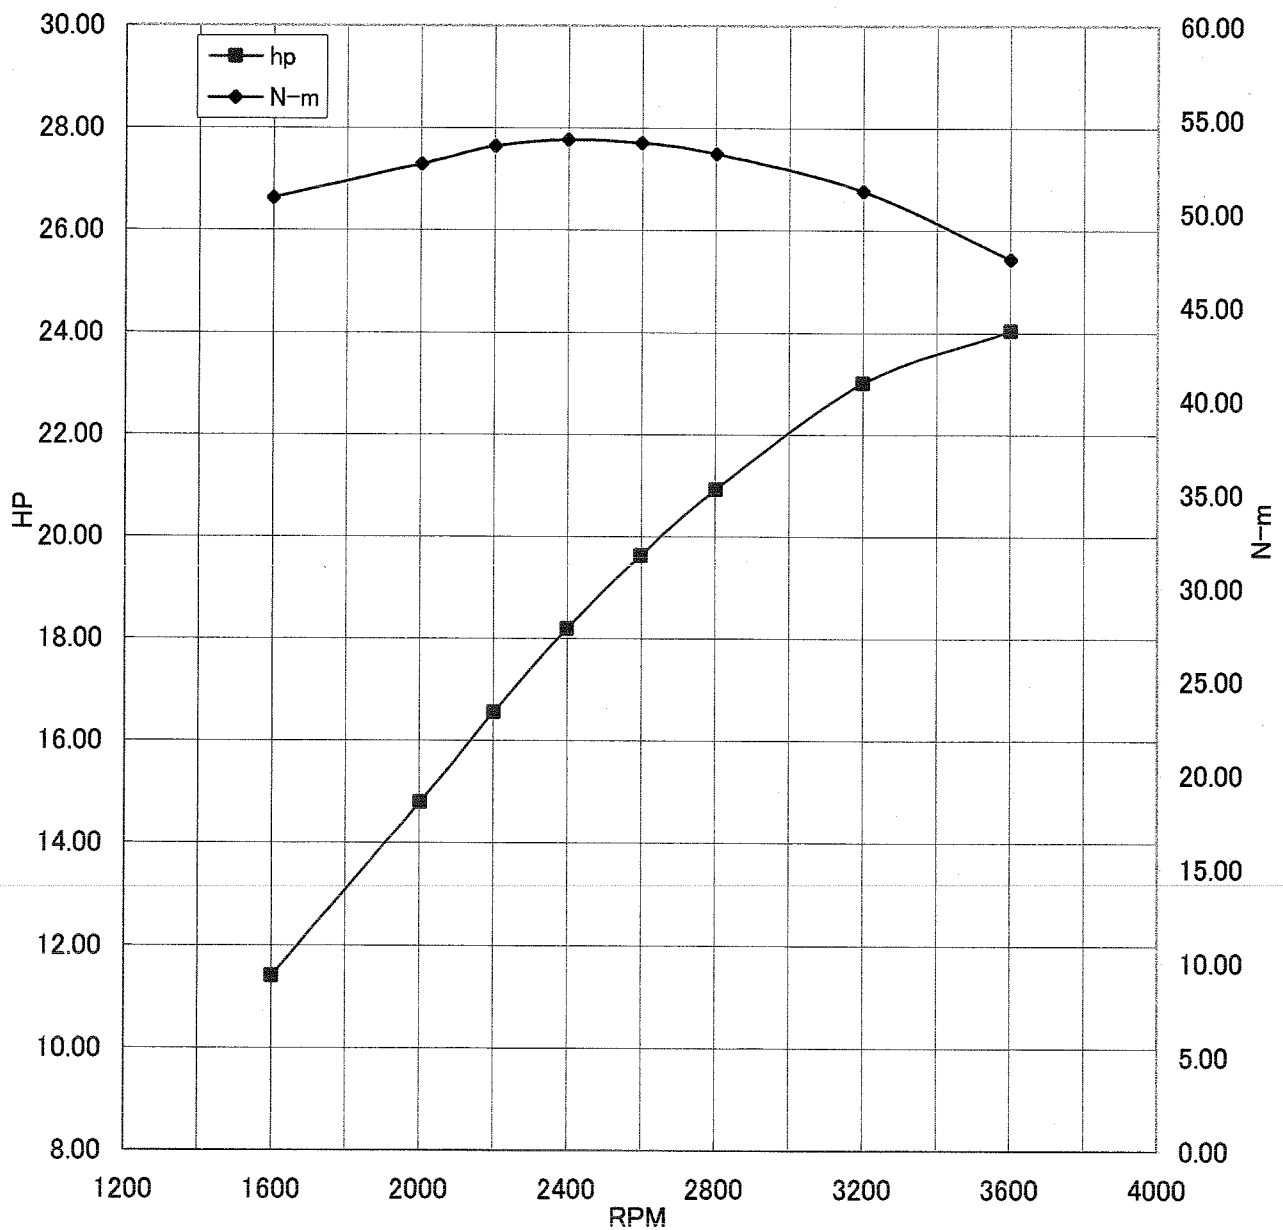

Kawasaki General Purpose Engine Gross Power Data According to SAE J1995

WOT ENGINE POWER PLOT

Kawasaki General purpose engine

Engine model/version : FR730V/DS00
Engine serial number : A12935
Test/run number : 214