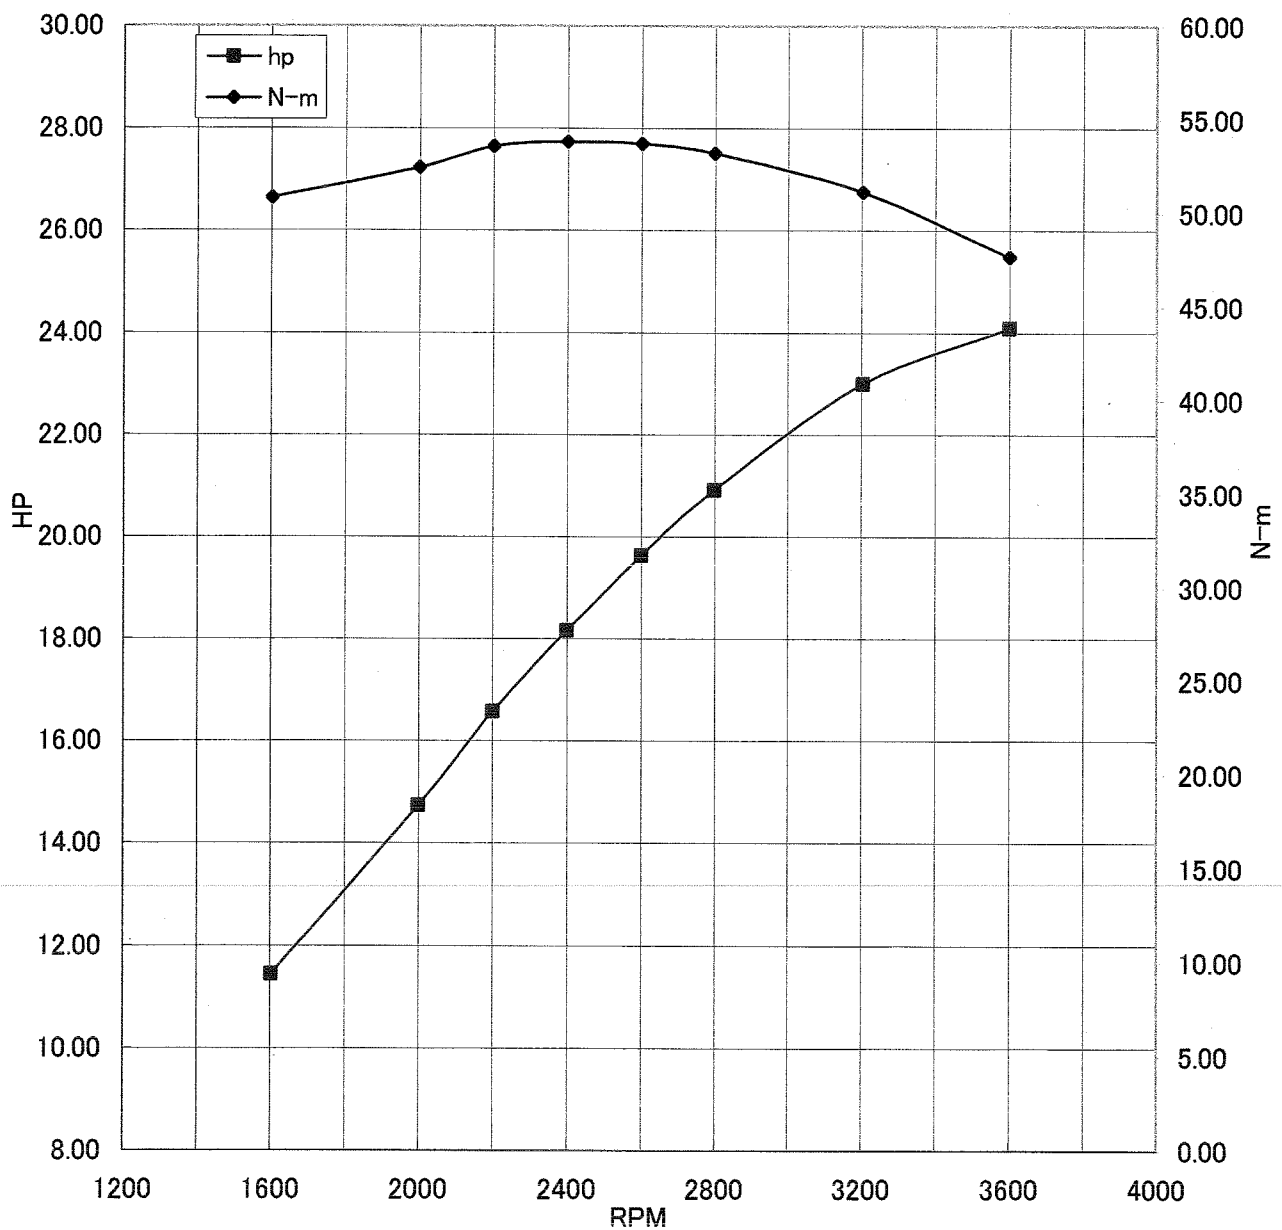

# Kawasaki General Purpose Engine Gross Power Data According to SAE J1995

## WOT ENGINE POWER PLOT

### Kawasaki General purpose engine

Engine model/version : FR730V/DS00  
Engine serial number : A12935  
Test/run number : 213