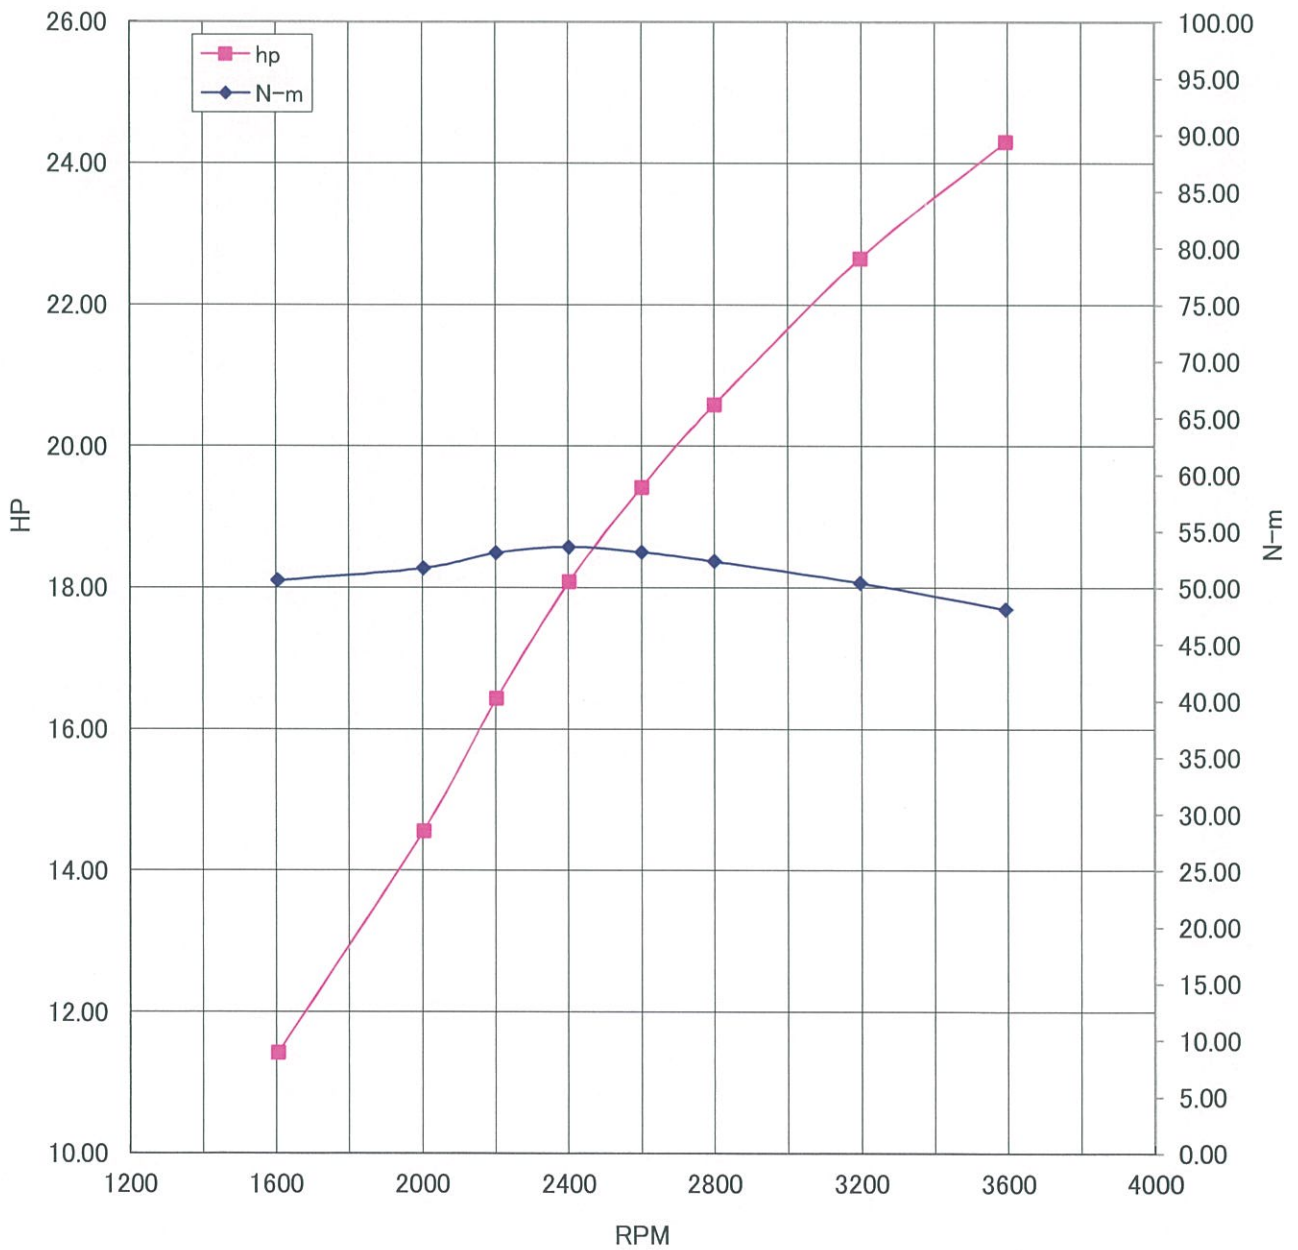

WOT ENGINE POWER PLOT

Kawasaki General purpose engine

Engine model/version : FT730V (Carburetor)
Engine serial number : A03100
Test/run number : 817

Kawasaki General Purpose Engine Gross Power Data According to SAE J1995

WOT ENGINE POWER PLOT

Kawasaki General purpose engine

Engine model/version : FT730V (Carburetor)
Engine serial number : A03098
Test/run number : 769

Kawasaki General Purpose Engine Gross Power Data According to SAE J1995

WOT ENGINE POWER PLOT

Kawasaki General purpose engine

Engine model/version : FT730V (Carburetor)
Engine serial number : A03095
Test/run number : 770

Kawasaki General Purpose Engine Gross Power Data According to SAE J1995

WOT ENGINE POWER PLOT

Kawasaki General purpose engine

Engine model/version : FT730V (Carburetor)
Engine serial number : A03095
Test/run number : 771

Kawasaki General Purpose Engine Gross Power Data According to SAE J1995