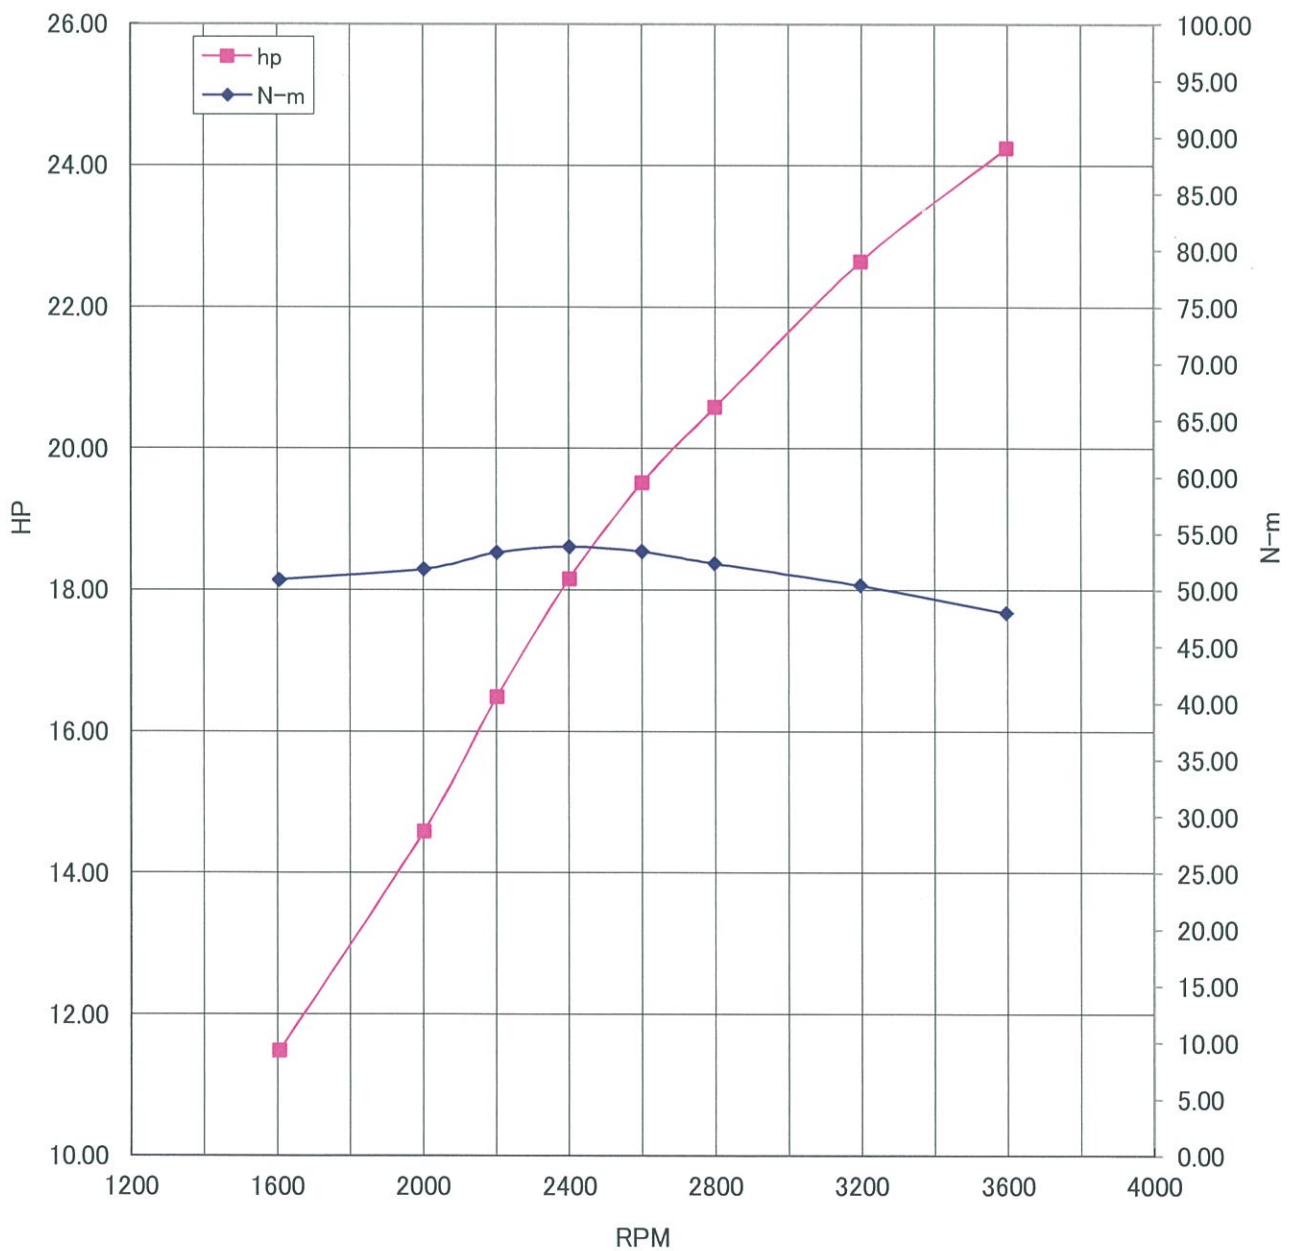

WOT ENGINE POWER PLOT

Kawasaki General purpose engine

Engine model/version : FT730V (Carburetor)
Engine serial number : A03100
Test/run number : 817

Kawasaki General Purpose Engine Gross Power Data According to SAE J1995

WOT ENGINE POWER PLOT

Kawasaki General purpose engine

Engine model/version : FT730V (Carburetor)
Engine serial number : A03098
Test/run number : 769

Kawasaki General Purpose Engine Gross Power Data According to SAE J1995

WOT ENGINE POWER PLOT

Kawasaki General purpose engine

Engine model/version : FT730V (Carburetor)
Engine serial number : A03095
Test/run number : 770

Kawasaki General Purpose Engine Gross Power Data According to SAE J1995

WOT ENGINE POWER PLOT

Kawasaki General purpose engine

Engine model/version : FT730V (Carburetor)
Engine serial number : A03095
Test/run number : 771

Kawasaki General Purpose Engine Gross Power Data According to SAE J1995