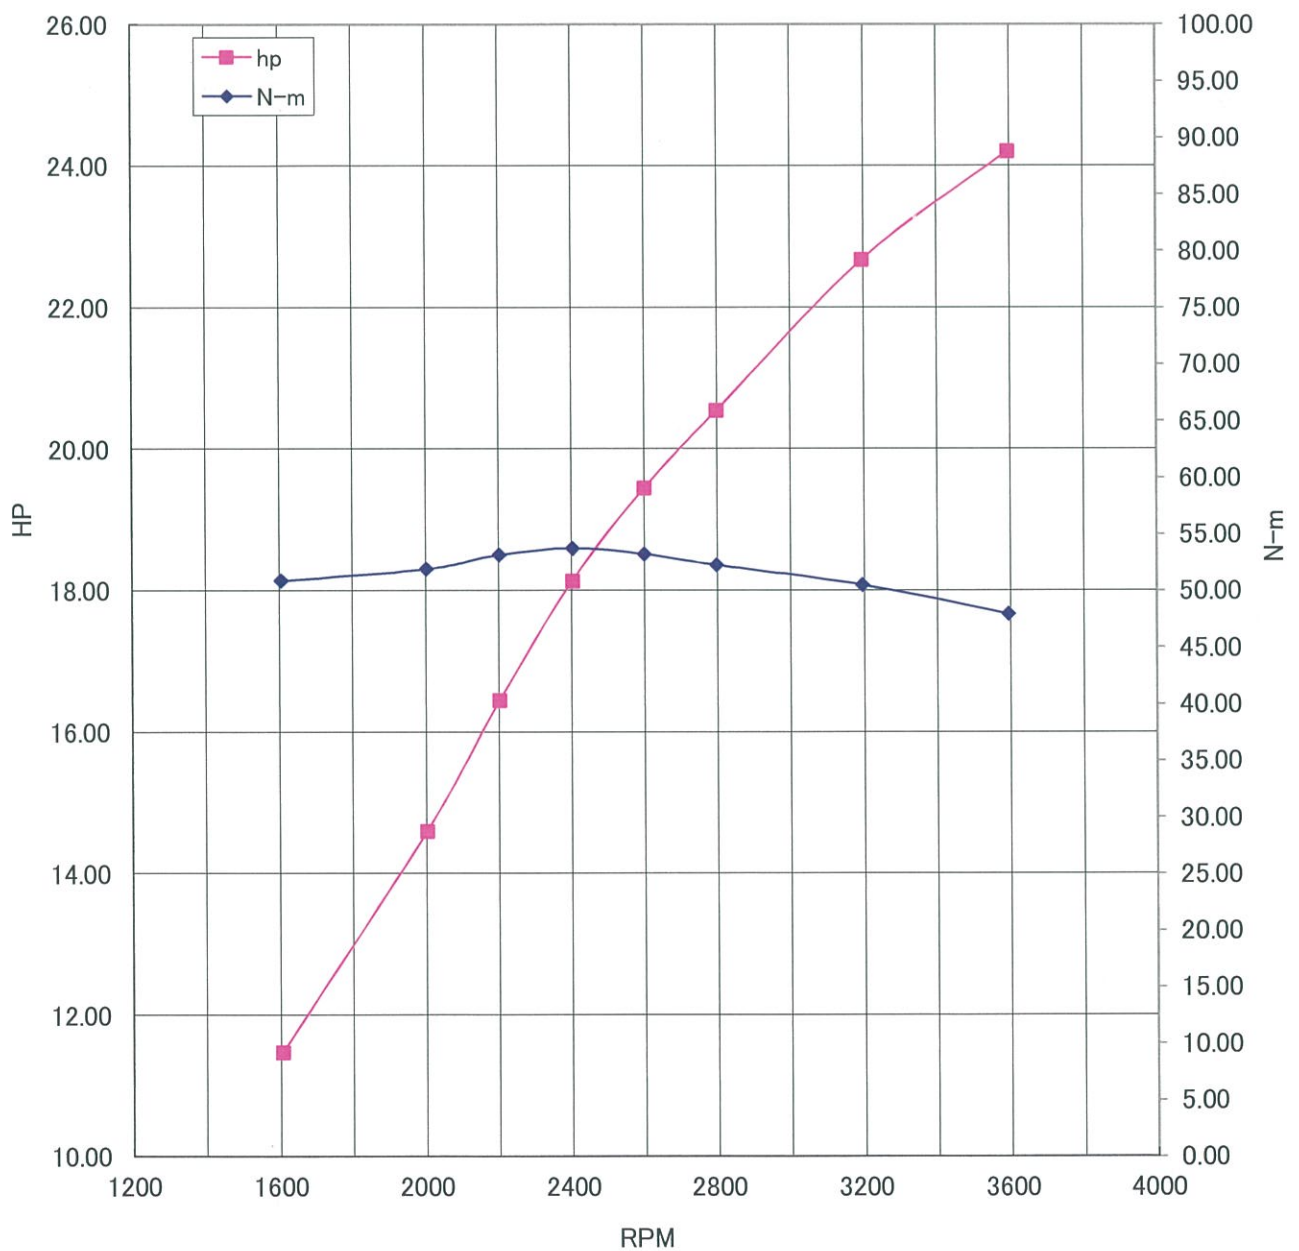

WOT ENGINE POWER PLOT

Kawasaki General purpose engine

Engine model/version : FT730V (Carburetor)
Engine serial number : A03100
Test/run number : 817

Kawasaki General Purpose Engine Gross Power Data According to SAE J1995

WOT ENGINE POWER PLOT

Kawasaki General purpose engine

Engine model/version : FT730V (Carburetor)
Engine serial number : A03098
Test/run number : 769

Kawasaki General Purpose Engine Gross Power Data According to SAE J1995

WOT ENGINE POWER PLOT

Kawasaki General purpose engine

Engine model/version : FT730V (Carburetor)
Engine serial number : A03095
Test/run number : 770

Kawasaki General Purpose Engine Gross Power Data According to SAE J1995

WOT ENGINE POWER PLOT

Kawasaki General purpose engine

Engine model/version : FT730V (Carburetor)
Engine serial number : A03095
Test/run number : 771

Kawasaki General Purpose Engine Gross Power Data According to SAE J1995