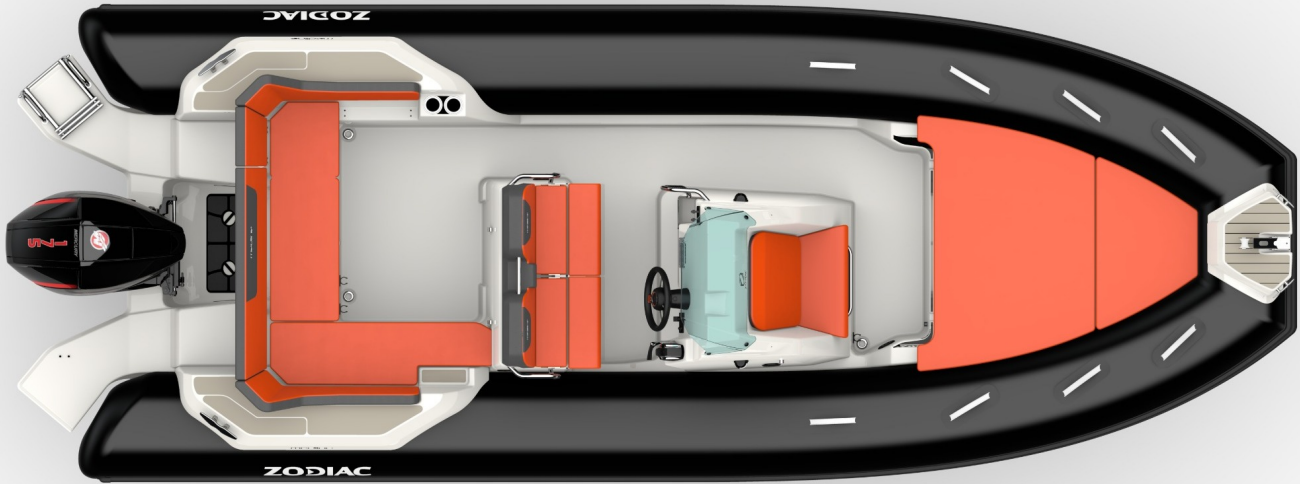

NEW

Only one program : Pleasure ! It has been created for your wishes of escape, the Medline 6.8 is THE perfect boat to share precious moments with your family and friends. Designed to enjoy friendly days at sea, full of emotions. It will delight anyone with its exclusive comfort and its onboard security. Icing on the cake : its iconic hull provides a high stability even on a rough sea.

TECHNICAL FEATURES

OVERALL LENGTH (m-ft)	6.88m-21'8"	SCHAFT	XL
INSIDE LENGTH (m-ft)	6.34m-20'8"	MAXIMUM ALLOWED POWER (HP)	250
OVERALL BEAM (m-ft)	2.54m-8'4"	RECOMMENDED POWER (HP)	200
INSIDE BEAM (m-ft)	1.39m-4'7"	MAX. ALLOWED ENGINE WEIGHT (Kg-Lbs)	300-661,3
TUBE DIAMETER (m-ft)	0,57-1'11"	HULL LENGTH (m - ft)	6m-19'8"
WEIGHT (Kg-Lbs)	950-2094	HULL WIDTH (m - ft)	1.8m-5'11"
NUMBER OF PASSENGERS (CAT. C)	14	HULL HEIGHT (m - ft)	2.04m-6'8"
MAXIMUM PAYLOAD (CAT. C) (Kg-Lbs)	1910-4211	DEADRISE	24th
NUMBER OF WATERTIGHT COMPARTMENTS	5	TANK [L - Gal]	200-52,8

STANDARD EQUIPMENT

HULL & DECK: 4 Cleats, 5 Lockers, Bow Locker, Built-in Fuel Tank 200L , Modern Console w/ Integrated Front Seat , Platforms x2, Self Bailing Cockpit, Ski & Wakeboard Locker , Tilting Bolster, Windshield, Wings.