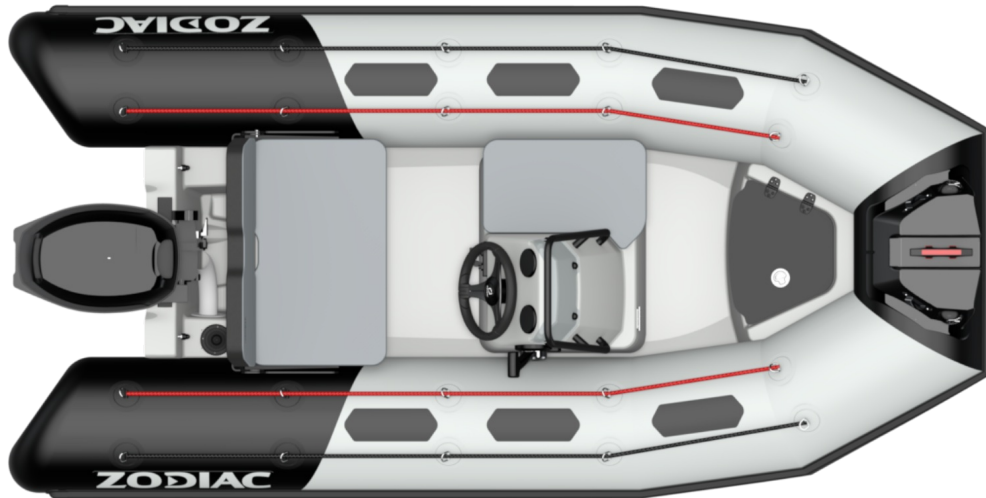

THE NEW ZODIAC OPEN RANGE IS COMING !

A nice collection of small boats for having fun, they are compact and practical ! Real toy with a racing look, easy to store, easy to drive, easy to launch, easy to tow, 4 seats minimum, 4 colors and materials of tubes are available. Tubes are available in PVC or Neoprene, and the tank allows long time navigation.

TECHNICAL FEATURES

OVERALL LENGTH (m-ft)	3.1m-10'2"	SCHAFT	S
INSIDE LENGTH (m-ft)	2m-6'7"	MAXIMUM ALLOWED POWER (HP)	25
OVERALL BEAM (m-ft)	1.65m-5'5"	RECOMMENDED POWER (HP)	15
INSIDE BEAM (m-ft)	0.71m-2'4"	MAX. ALLOWED ENGINE WEIGHT (Kg-Lbs)	57-126
TUBE DIAMETER (m-ft)	0,45m	HULL LENGTH (m - ft)	2.58m-8'6"
WEIGHT (Kg-Lbs)	135-298	HULL WIDTH (m - ft)	1.01-3'4"
NUMBER OF PASSENGERS (CAT. C)	4	HULL HEIGHT (m - ft)	1.13m-3'8"
MAXIMUM PAYLOAD (CAT. C) (Kg-Lbs)	370-816	DEADRISE	18°
NUMBER OF WATERTIGHT COMPARTMENTS	3	TANK (L - Gal)	Optional 24L-6Gal

STANDARD EQUIPMENT

HULL & DECK: Bow Storage + Cushion , Fairleads, GRP Deep V-Hull, Lockable Mooring Storage , Console with Wheel, 1 Bow Cleat.

COMFORT: 2 USB Plugs, Bench w/ Tilting Backrest, Bow Cushion, Side Seat, Under Bench Storage , Windshield, Handrail.

TUBE: 1 GRP Bow Roller, 100mm Rubstrake, Double Lashings, Easy Push valves, Fishtails Cones, Glued Tube w/ Antiskid Patches , Zodiac Logo on the Tube .

OTHER: Mechanical Steering, Navigation Lights, Repair Kit / Owner's Manual .