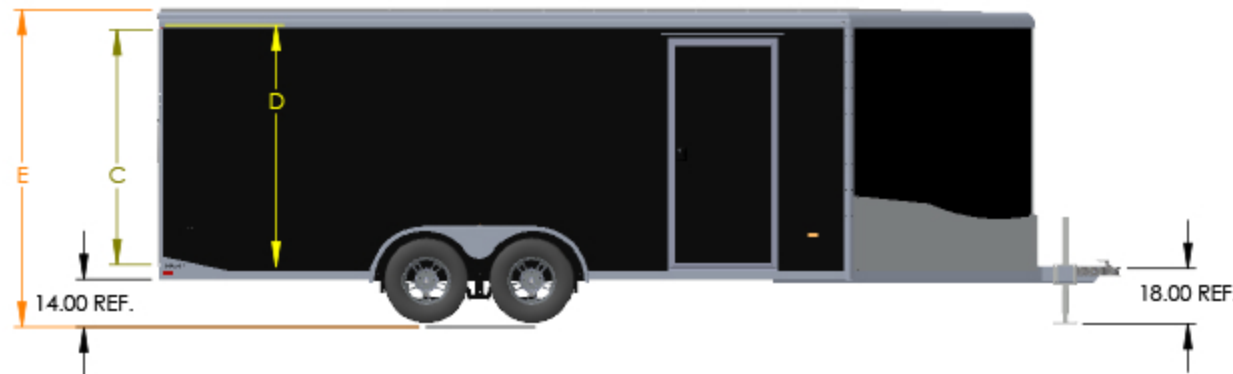

Model	Outside Box Length (A)	Inside Box Length (B)
NAS167TR	144"	142"
NAS187TR	168"	166"
NAS207TR	192"	190"
NAS227TR	216"	214"
NAS247TR	240"	238"
NAS267TR	264"	262"
NAS287TR	288"	286"

7 Wide Round Top	Rear Door Hgt (C)	Front Door Hgt	Int Hgt @ Center (D)	Overall Hgt (E)
STD Height	73.25"	69.25"	78.50"	99.25"
6" Plus Height	79.25"	75.25"	84.50"	105.25"
12" Plus Height	85.25"	81.25"	90.50"	111.25"

DRAWN BY: TYLER A BOURASSA  
DATE: 8/15/2019

TRAILER MODEL:	NASR 7 WIDE
TITLE:	<b>TRAILER DIMENSIONS</b>
DO NOT SCALE DRAWING	