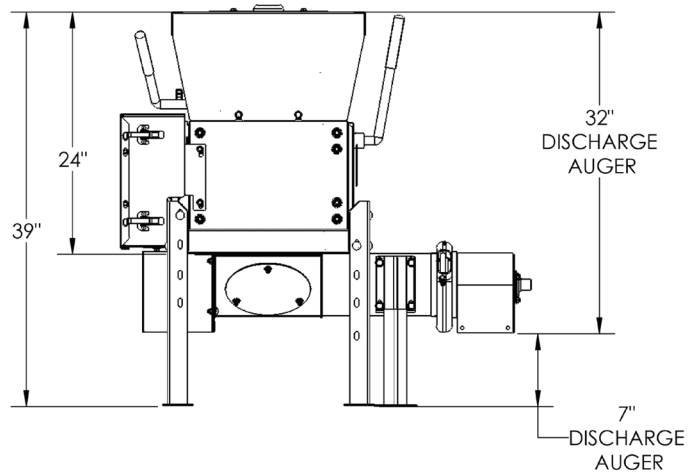

Automatic

Grain Mills

LPE500

Features

- Economical and versatile
- Mount under low discharge outlets
- Auger options for discharge
- Set rolls with a single lever

Roll Configuration	Dry Corn	High Moisture Corn	Soybeans	Milo	Small Grains
4	450 bsh/hr	400 bsh/hr			
6.5	330 bsh/hr	300 bsh/hr	260 bsh/hr	320 bsh/hr	200 bsh/hr
8	260 bsh/hr	290 bsh/hr	230 bsh/hr	280 bsh/hr	180 bsh/hr
10	250 bsh/hr	220 bsh/hr	200 bsh/hr	260 bsh/hr	160 bsh/hr

Specifications

Roll Size: 9"x 10"

Weight: 480 lbs

Horsepower: 5-7.5

Email: info@automaticag.com
 800-336-4336 • automaticag.com