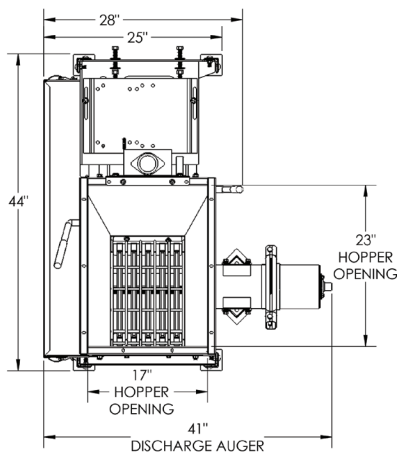

Automatic

Grain Mills

LPE500

Features

- Economical and versatile
- Mount under low discharge outlets
- Auger options for discharge
- Set rolls with a single lever

Roll Configuration	Dry Corn	High Moisture Corn	Soybeans	Milo	Small Grains
4	450 bsh/hr	400 bsh/hr			
6.5	330 bsh/hr	300 bsh/hr	260 bsh/hr	320 bsh/hr	200 bsh/hr
8	260 bsh/hr	290 bsh/hr	230 bsh/hr	280 bsh/hr	180 bsh/hr
10	250 bsh/hr	220 bsh/hr	200 bsh/hr	260 bsh/hr	160 bsh/hr

Specifications

Roll Size: 9"x 10"

Weight: 480 lbs

Horsepower: 5-7.5

Email: info@automaticag.com
 800-336-4336 • automaticag.com