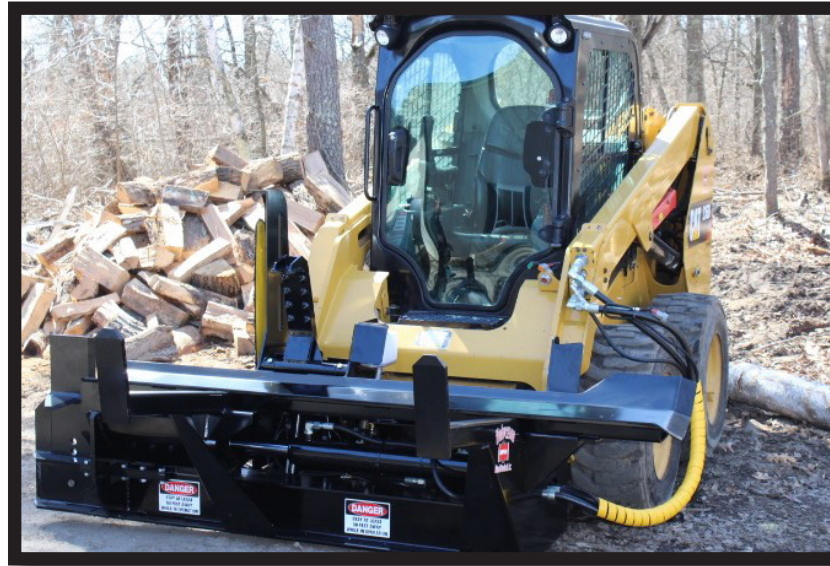

Wood Products, Inc.

Firewood Processors

Proudly designed, engineered, manufactured,
and assembled in the USA.

The New Halverson Family of Firewood Processors is here!

Compare us to the competition and you'll see why wood cutting and splitting is experiencing a revolution!

FEATURES:

- One-man operation
- In-cab safety and comfort
- Processes 1 to 2 cords per hour
- Simple controls
- Easy to set up and easy to store
- Mobile — goes to the wood
- Processes wood into truck or trailer
- Quick attach/detach
- Fast factory support