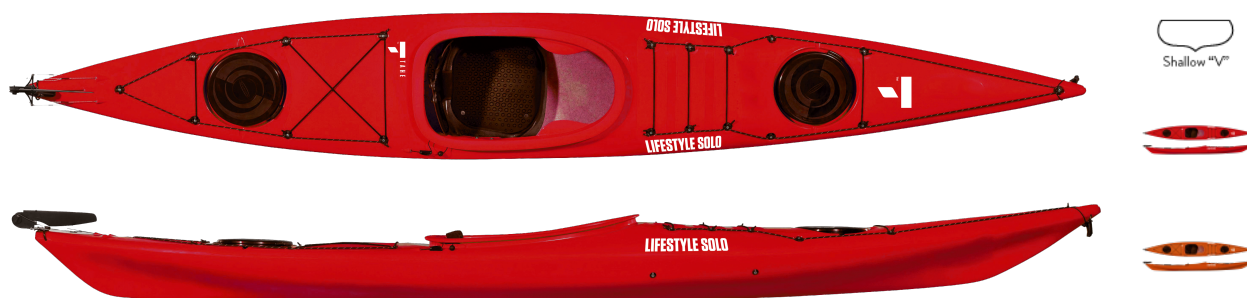

TAHE MARINE LIFESTYLE SOLO PE

ABOUT LIFESTYLE SOLO PE

Lifestyle Solo PE is suitable for smaller size paddlers, who appreciate stability and safety.

Lifestyle Solo is extremely stable with an oversized cockpit that provides easy entry and exit. Lifestyle Solo has an exceptional handling, but also a surprising amount of speed to keep things fun. Lifestyle Solo is equipped with two round hatches for easier packing and access to your equipment.

Standard Lifestyle Solo has a complete rudder set installed.

See the review [HERE](#) (Swedish)

FEATURES

Material	PE
PCS	No
Length	382 cm (12'6")
Width	54 cm (21¼")
volume	No
Capacity Approx	90 kg (198 lbs)

Cockpit	72x42 cm (28¼"x16½")
Cockpit depth	21,5 (8¼")
Weight PE	21-23 kg (46-51 lbs)
Storage: Front	round hatch 24 cm (10")
Storage: Rear	round hatch 24 cm (10")
Rudder/SKEG	No
Purpose	sea / touring
Sprayskirt size	M: 81,5 x 51 cm (32" x 20")