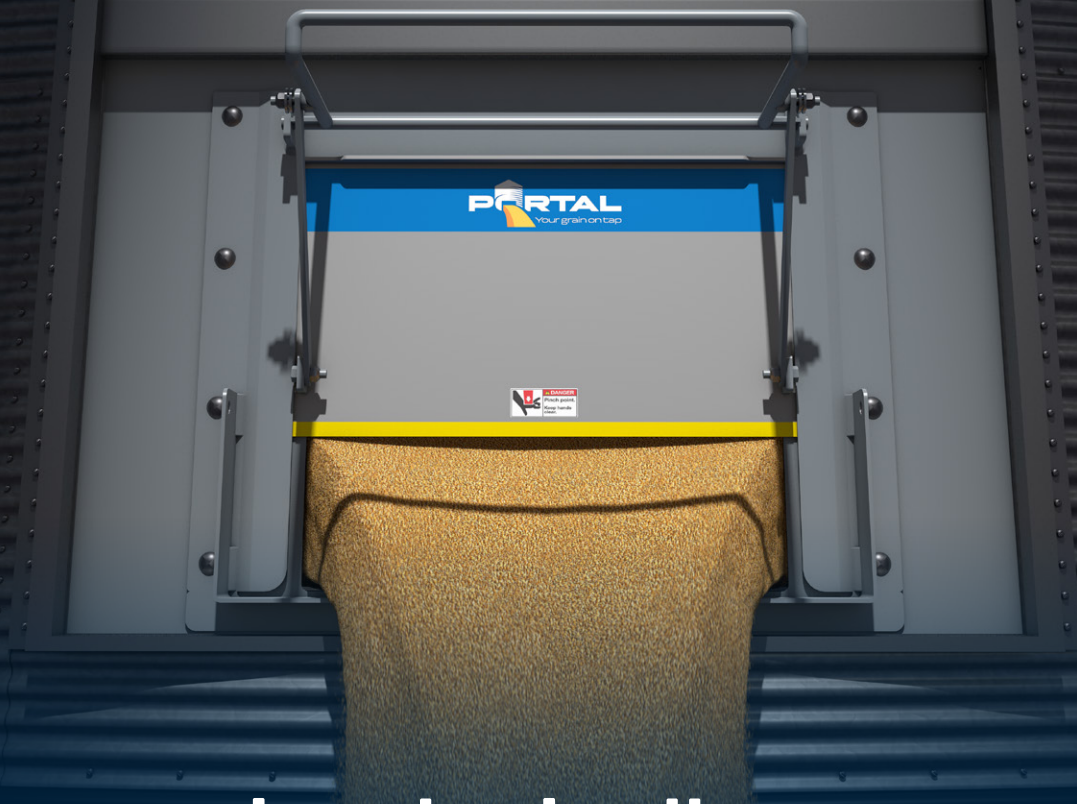

No more messes, rodents or friction fights

...just let it all out.

2180 Oman Drive  
P.O. Box 1207  
Swift Current SK S9H 3X4  
Toll Free 844-441-2020  
[S3AirSystems.com](http://S3AirSystems.com)

- Easily adaptable for most bin types
- Flow can accommodate 12" auger capacity
- Optional chute prevents auger overflow
- Easy to seal for aeration