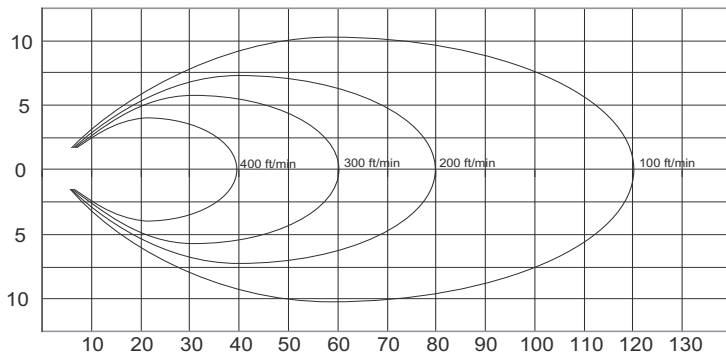

EFFECTIVE COOLING • LOW COST • INNOVATIVE
Ideal for Cow and Poultry Cooling

FEATURES

- 36" diameter
- Strong, versatile wall/ceiling mount included
- Versatile - hangs quickly and points anywhere
- Strong, powder coated steel guards
- 1/2 hp, 230 volt single or 3 phase motor
- Durable poly wrapper

PERFORMANCE DATA & SPECIFICATIONS

MODEL	SIZE	H.P.	BLADE PADDLE	VOLTS	AMPS	Phs	RPM	SPEED	CFM O" SP	CARTON DIMENSIONS
PRF36-09	36"	1/2	3	115/230	6.6/3.3	1	850	Single	11,500	43" x 43" x 12.5"
PRF363-09	36"	1/2	3	230/460	5.4/2.7	3	850	Single	11,500	43" x 43" x 12.5"

VELOCITY MAPPING CHART

*This chart indicates the air distribution pattern.
 It is a graphic illustration of air velocity in feet per minute.*

PRF36-09 & PRF363-09

WARRANTY

- 1 year warranty on fan

AVAILABILITY