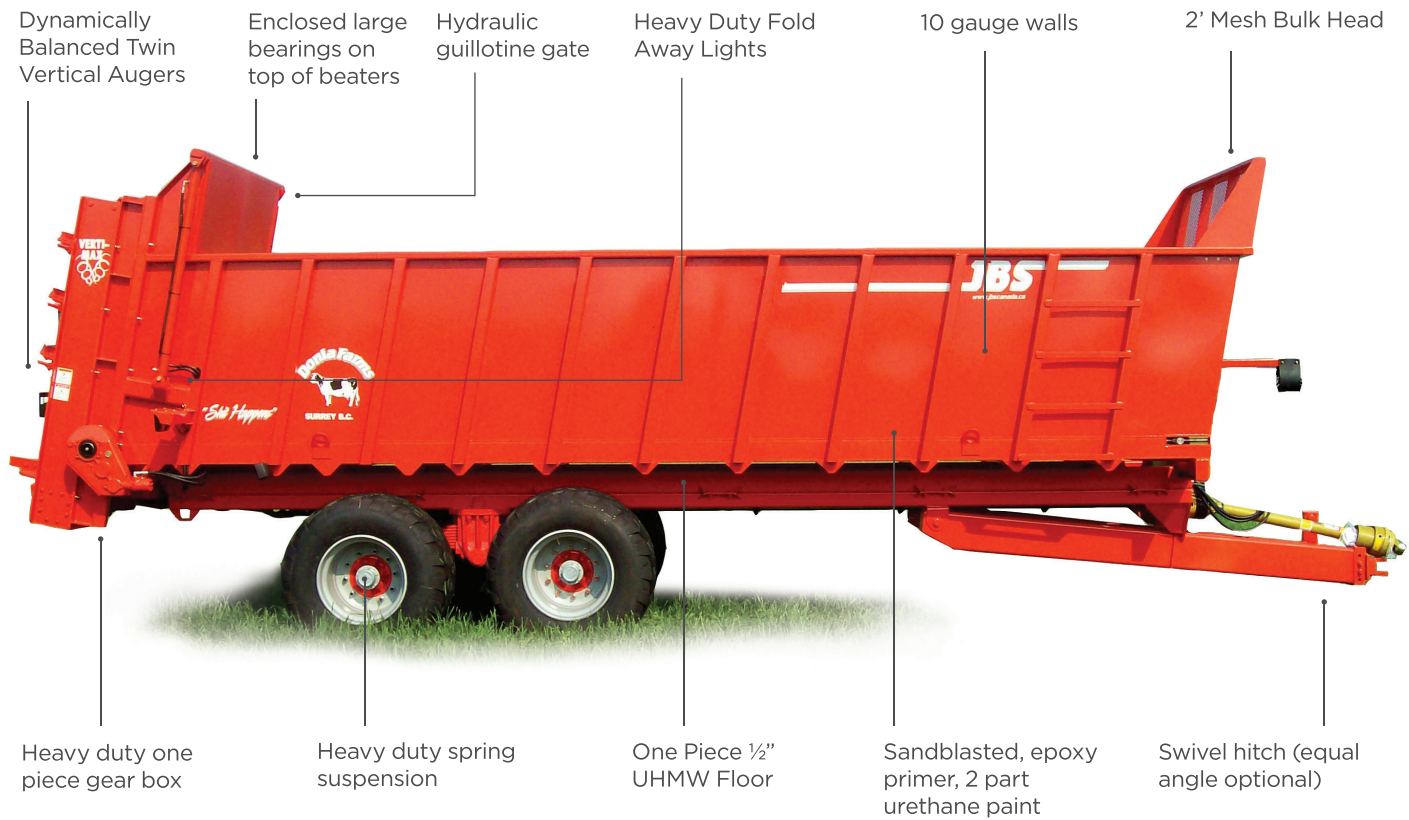

JBS NARROW BODY MANURE SPREADER

JBS ltd.
J.Bond & Sons Ltd.

The JBS Narrow Body Manure Spreader is fully welded, heavy duty and spreads all manure types up to 55 feet wide. The Narrow Body is 6 feet 6 inches inside and can range in length from 20 feet to 30 feet. It is available in either tandem or tridem axle. The Narrow Body Manure Spreader comes standard with Vertimax attachment with dynamically balanced vertical augers and a guillotine gate.

- Auger gearbox protection via Shear bolt
- Reversible Cutters
- Size 8 CV Head on tractor PTO shaft
- Spinner cowling
- Steel idler sprockets with bronze bushings
- 2 3/16 inch diameter rear drive shaft
- Long lasting composite floor shaft bearings
- ½ inch one piece UHMW flooring
- WR78 floor chain
- Spring Suspension
- Helico Gearbox

OPTIONS

- Hurricane Attachment
- Wall extensions
- Equal angle hitch
- Hydraulic brakes
- Front and rear steering axles
- Multiple tire options
- Paint and decal packages

JBS NARROW BODY MANURE SPREADER

MODEL:	VM2048-23	VM2248-23	VM2448-23	VM3048-36
AXLE	Tandem	Tandem	Tandem	Tridem
LENGTH	20 ft	22 ft	24 ft	30 ft
CARRYING CAPACITY	65,000 lbs	65,000 lbs	65,000 lbs	85,000 lbs
LEVEL CAPACITY	520 ft ³	572 ft ³	624 ft ³	780 ft ³
HEAPED CAPACITY	650 ft ³	715 ft ³	780 ft ³	975 ft ³
FLOOR DRIVE	Single	Single	Dual	Dual
TIRE SIZE	550/45X22.5	550/45X22.5	620/40X22.5	700/40X22.5
EMPTY WEIGHT	15,500 lbs	16,500 lbs	17,500 lbs	25,000 lbs