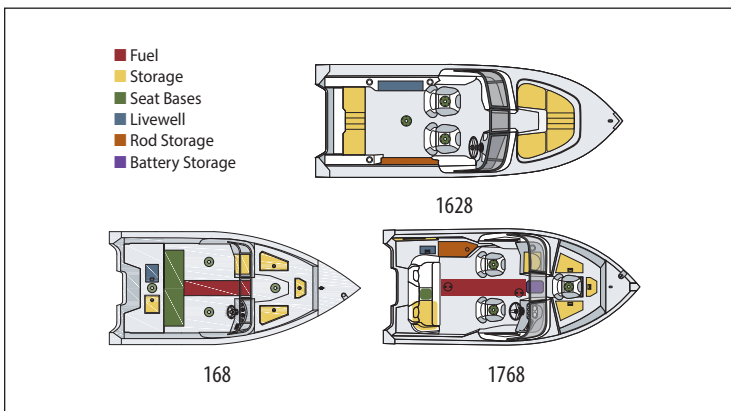

HOLIDAY

- Rear Flip Bench
- High-Performance
- Built-in Fuel Tank
- 40 Qt. Aerated Livewell
- Excellent Storage

MODEL SPECS	1628	168	1768
Length	16' 0"	16' 9"	17' 5"
Beam	70"	85"	93"
Bow Depth	31"	34"	36½"
Transom Height	20"	20"	20"
BIA Max. H.P.	60 HP	90 HP	150 HP
BIA Capacity/Persons	1140*/5	1250*/6	1475*/6
Approx. Weight	640*	1200*	1450*
Alum. Side Thickness	.080	.080	.080
Alum. Bottom Thickness	.080	.100	.100

US Coast Guard / NMMA Specifications

MirroCraft

2024 ALUMINUM BOATS

MirroCraft by Northport Marine, LLC
 P.O. Box 380 / Gillett, Wisconsin 54124
 Email: info@mirrocraft.com • www.mirrocraft.com

FEATURES

	1628	168	1768	
Accessories	"No Feedback" Steering	✓	●	●
	Removable Table	✓	✓	●
	Deck Hardware	✓	✓	●
	Battery Tray/Box	●	●	●
	Glove Box	✓	✓	●
	Horn	✓	●	●
	Bilge Pump w/Auto Float Switch	✓	✓	●
Electrical	Bilge Pump	✓	●	●
	Bow Rail	●	✓	●
	12V Power Point	✓	●	●
	12V Trolling Plug	✓	●	●
Instruments	12V/24V Trolling Plug	●	●	●
	Switches w/Fuse	●	●	●
	Switches w/Circuit Breaker	●	●	●
Storage	Volt	●	●	●
	Fuel	✓	●	●
	Tachometer	✓	●	●
Lighting	Speedometer	●	●	●
	Rod Locker	●	●	●
	Stern	●	●	●
Livewells	Bow	●	●	●
	Lighted Livewell	✓	●	●
	Courtesy	✓	●	●
Seating	Navigation	✓	●	●
	40 Qt. Aerated Livewell (17"L x 12"W x 2"D)	●	●	●
	60 Qt. Aerated Livewell (24"L x 15"W x 9"D)	●	●	●
General Features	67 Qt. Aerated Livewell (26"L x 10"W x 15"D)	●	●	●
	Stern Seat	●	●	●
	Pedestal Bases	3	4	4
General Features	Removable Pedestal Seats	2	2	2
	Cockpit Floor Vinyl	●	●	●
	19 Gallon Plastic Fuel Tank	●	●	●
	29 Gallon Plastic Fuel Tank	●	●	●
	Full Walk-Thru Windshield	●	●	●
General Features	Fiberglass Console	●	●	●
	Level Flotation	●	●	●