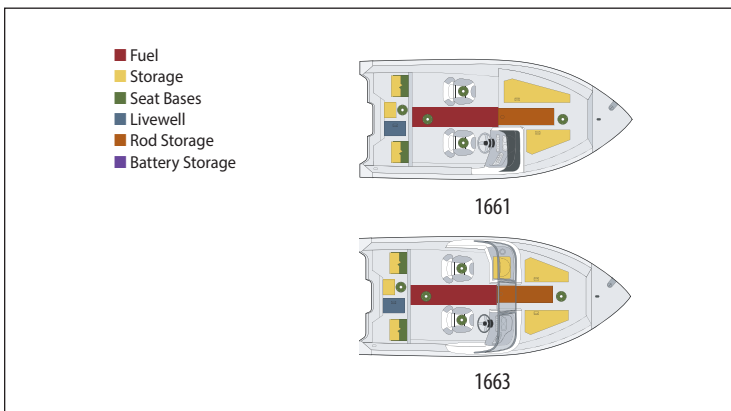

AGGRESSOR PRO X

- Available with Side or Dual Console
 - High-Performance
 - Fiberglass Console
- Optional Seating Configurations
 - 60 Qt. Aerated Livewell
 - Excellent Storage

MODEL SPECS	1661	1663
Length	16' 9"	16' 9"
Beam	85"	85"
Bow Depth	34"	34"
Transom Height	20"	20"
BIA Max. H.P.	90 HP	90 HP
BIA Capacity/Persons	1345*/6	1330*/6
Approx. Weight	1005#	1075#
Alum. Side Thickness	.080	.080
Alum. Bottom Thickness	.100	.100

US Coast Guard / NMMA Specifications

MirroCraft

2024 ALUMINUM BOATS

MirroCraft by Northport Marine, LLC
 P.O. Box 380 / Gillett, Wisconsin 54124
 Email: info@mirrocraft.com • www.mirrocraft.com

FEATURES		1661	1663
Accessories	Deck Hardware	●	●
	Battery Tray/Box	●	●
	Bilge Pump	●	●
Electrical	12V/24V Trolling Receptacle	●	●
	Switches w/Breakers	●	●
Instruments	Volt	●	●
	Horn	●	●
	Tachometer	●	●
	Speedometer	●	●
Storage	Center Rod Locker 8'	●	●
	60 Qt. Aerated Livewell (22"L x 12"W x 14"D)	●	●
Seating	Pedestal Bases	5	5
	Removable Lockable Pedestal Seats	2	2
General Features	No Feedback Steering	●	●
	Navigational Lighting	●	●
	Cockpit Floor Vinyl	●	●
	Fiberglass Console	●	●
	Level Flotation	●	●
	19 Gallon Plastic Fuel Tank	●	●
	Full Walk-Thru Windshield	●	●
	Removable Windshield	●	●