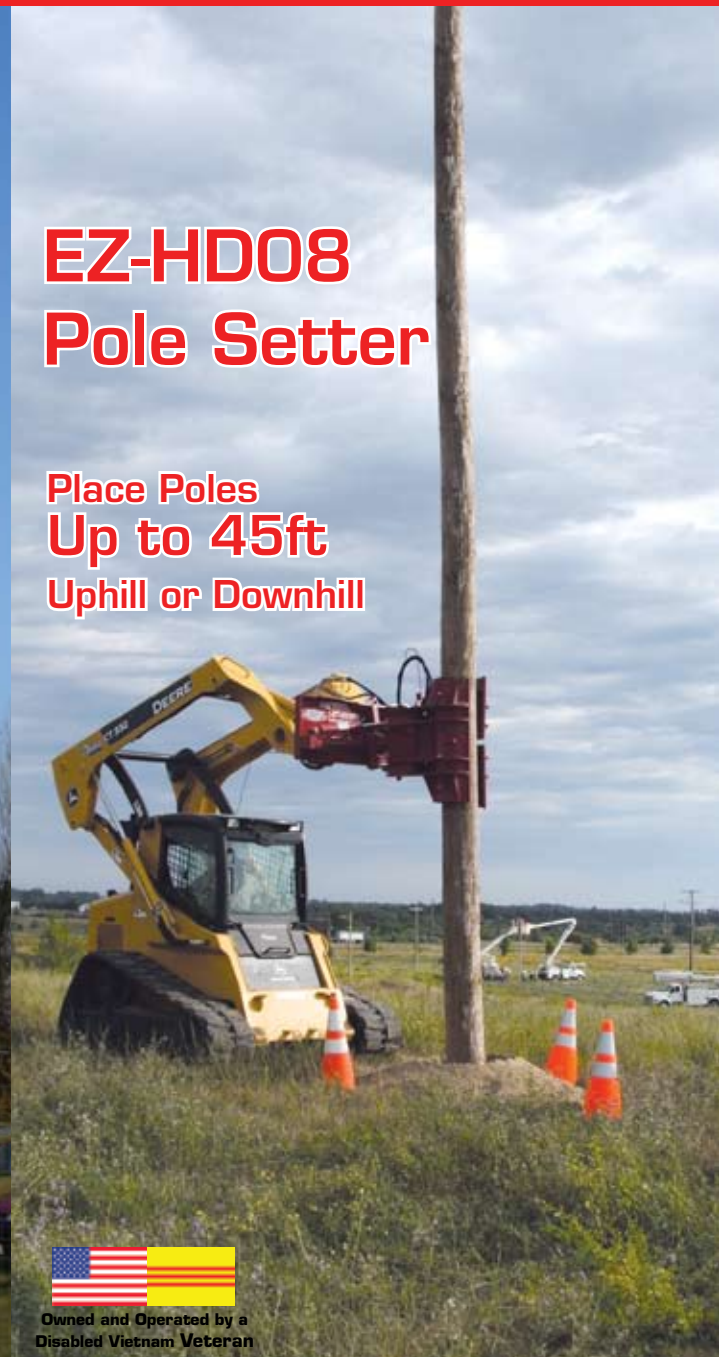

## **EZ-HD08 Pole Setter**

**Place Poles  
Up to 45ft  
Uphill or Downhill**

Owned and Operated by a  
Disabled Vietnam Veteran

**Carry & Load Poles**

**Call for a  
Catalog & DVD**

**Safe & Secure**

## Making Believers Out of Utilities

The local utility contracted Griffith Excavation to help remove the sheered poles and replace them. With eight employees, and two skid steer loaders equipped with EZ Spot UR's pole-setting claw attachments, Ken Griffith replaced 800 d poles near Bison and Buffalo South Dakota in about 20 days. The local electric cooperative amassed crews totalling about 100 workers. Using conventional trucks and equipment, they replaced 500 poles in the same amount of time, Griffith said.